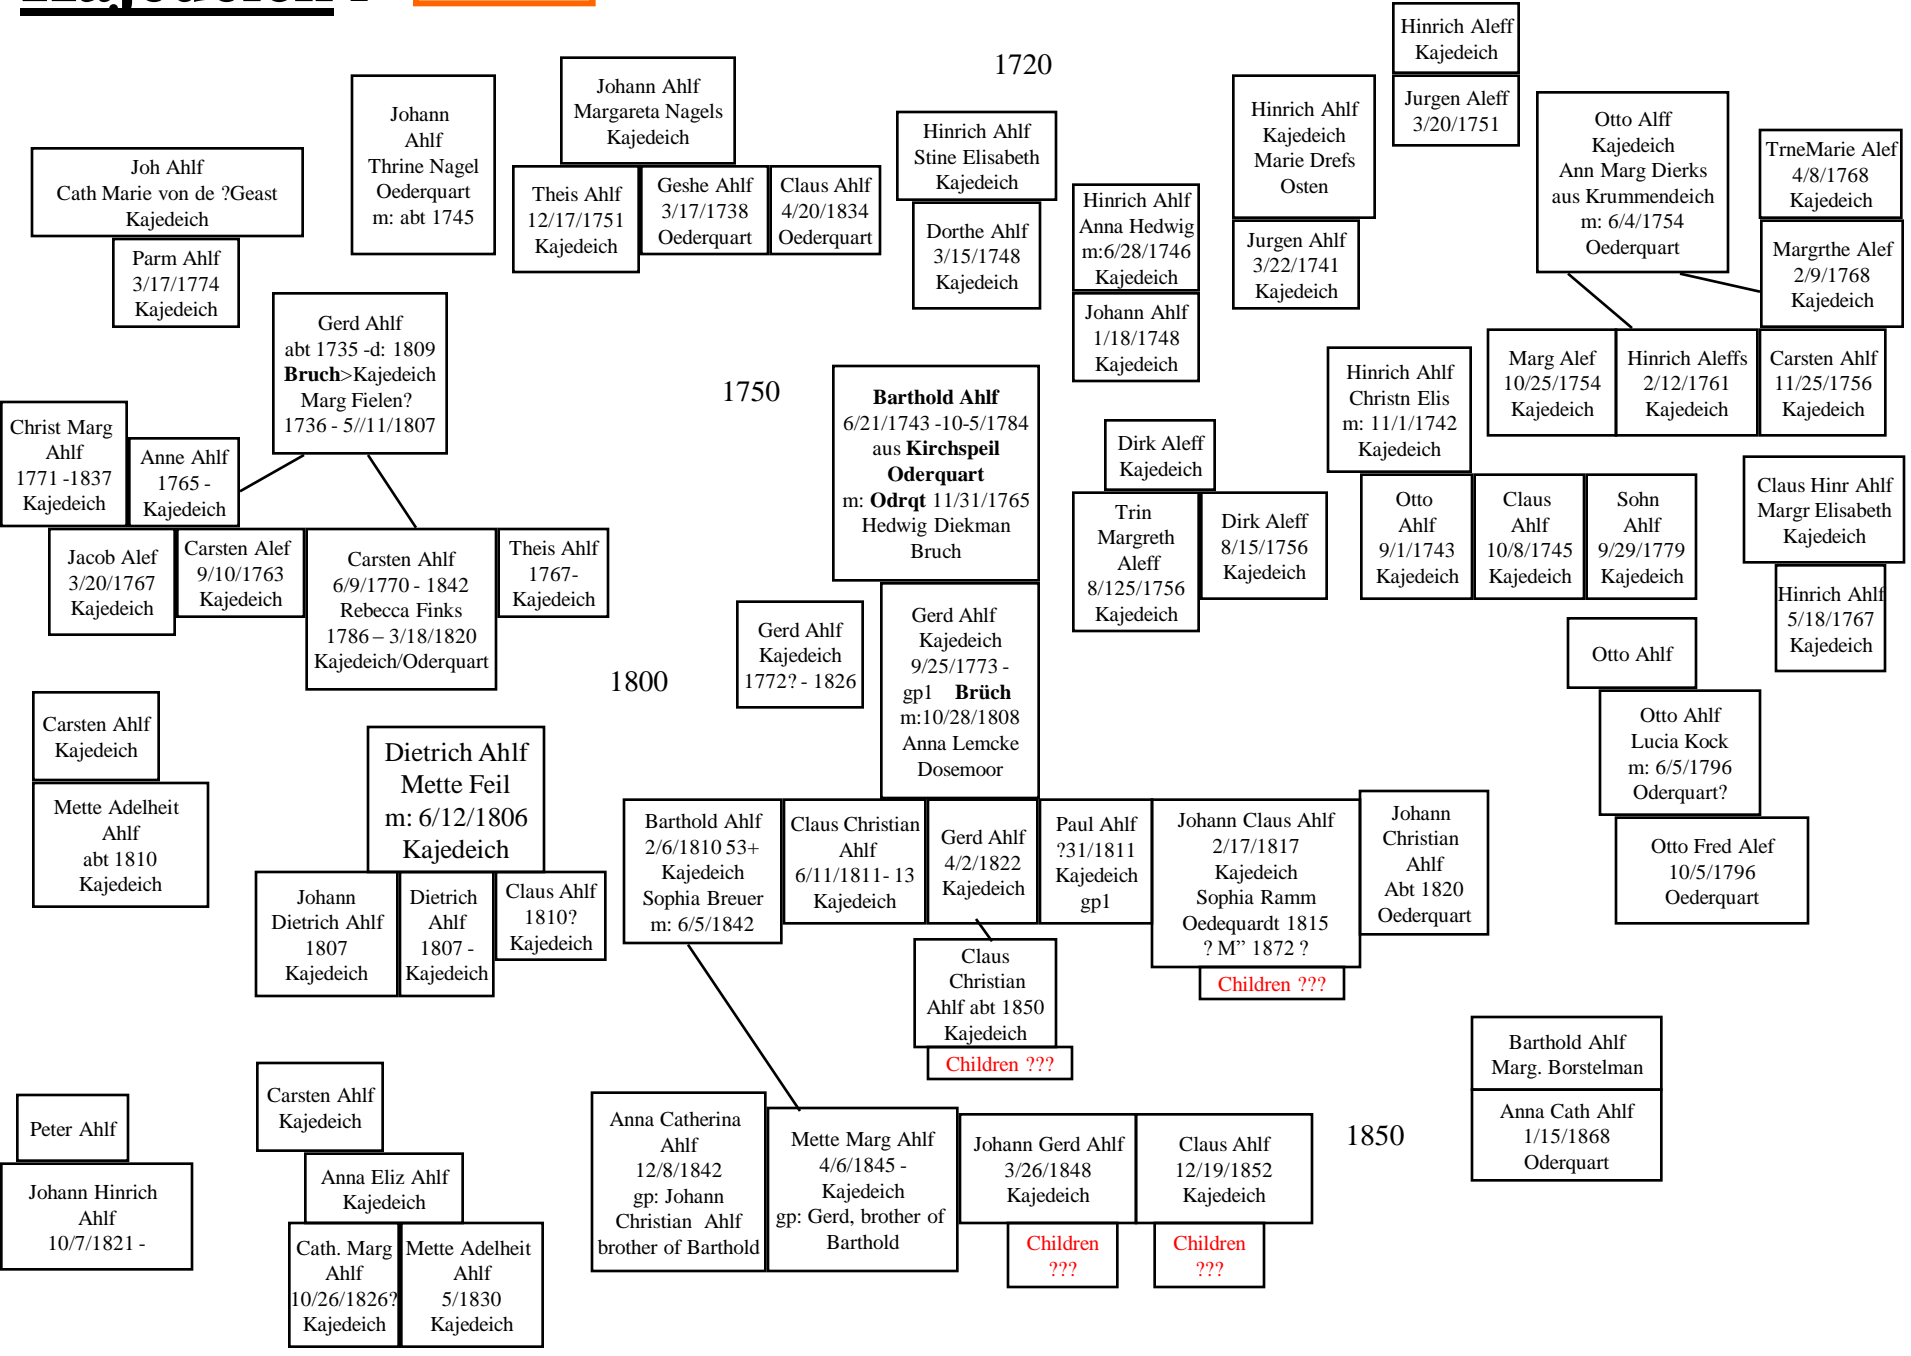

Kajedeich 2

FTW done

By: Kentner J Ahlf 6/15/99
8235 NE 119th St
Kirkland, WA 98034
425-820-7563
kjahlf@msn.com

gp1: Claus Christain Ahlf of Bruch