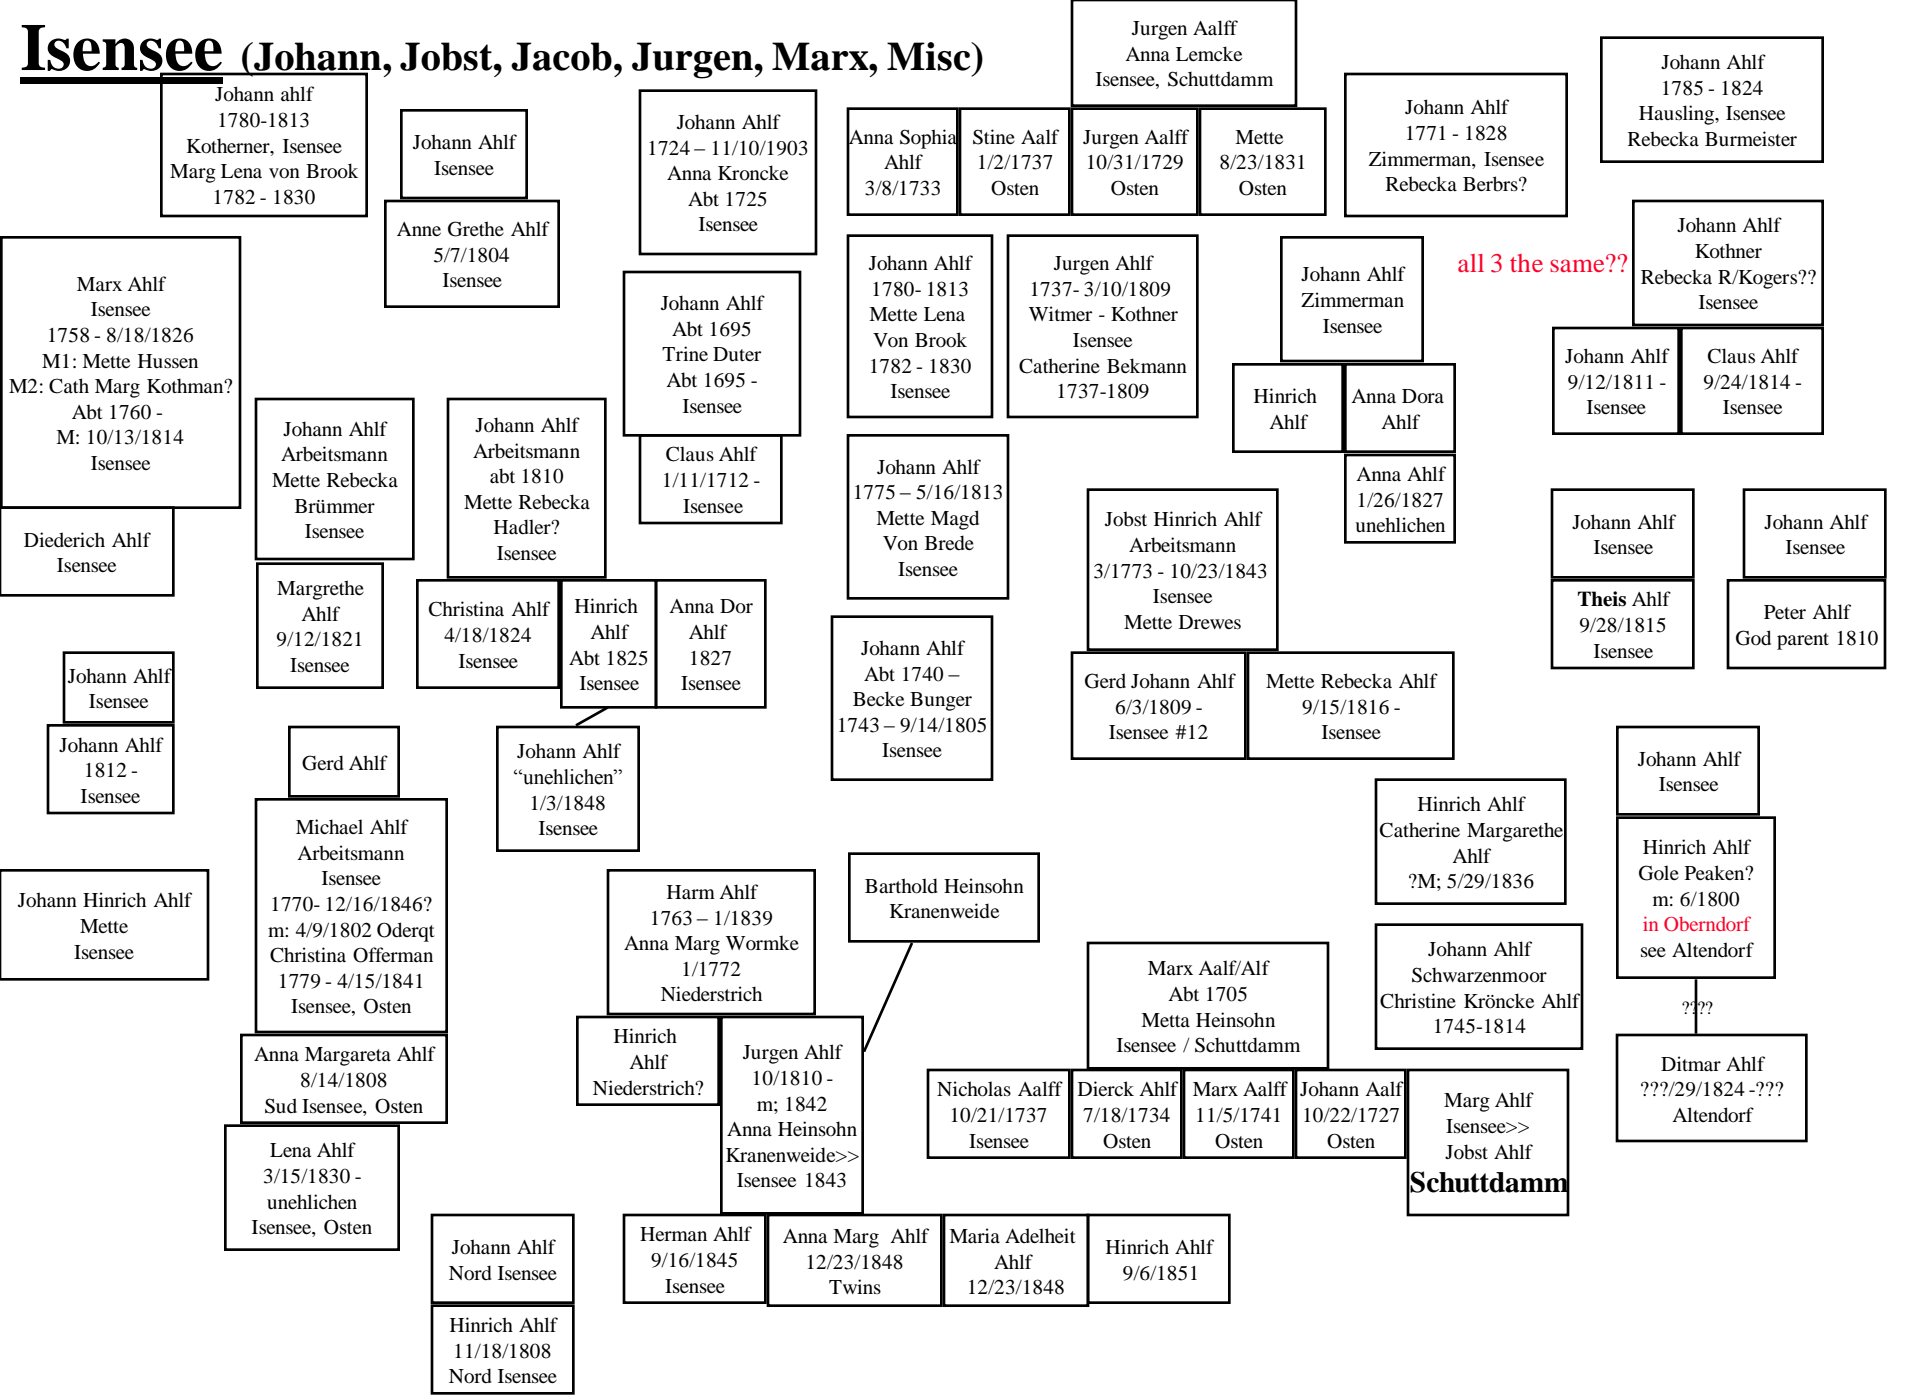

Isensee (Johann, Jobst, Jacob, Jurgen, Marx, Misc)

all 3 the same??

Schuttdamm

FTW done

By: Kentner J Ahlf 2/28/2001
8235 NE 119th St
Kirkland, WA 98034
425-820-7563
KJAhlff@msn.com