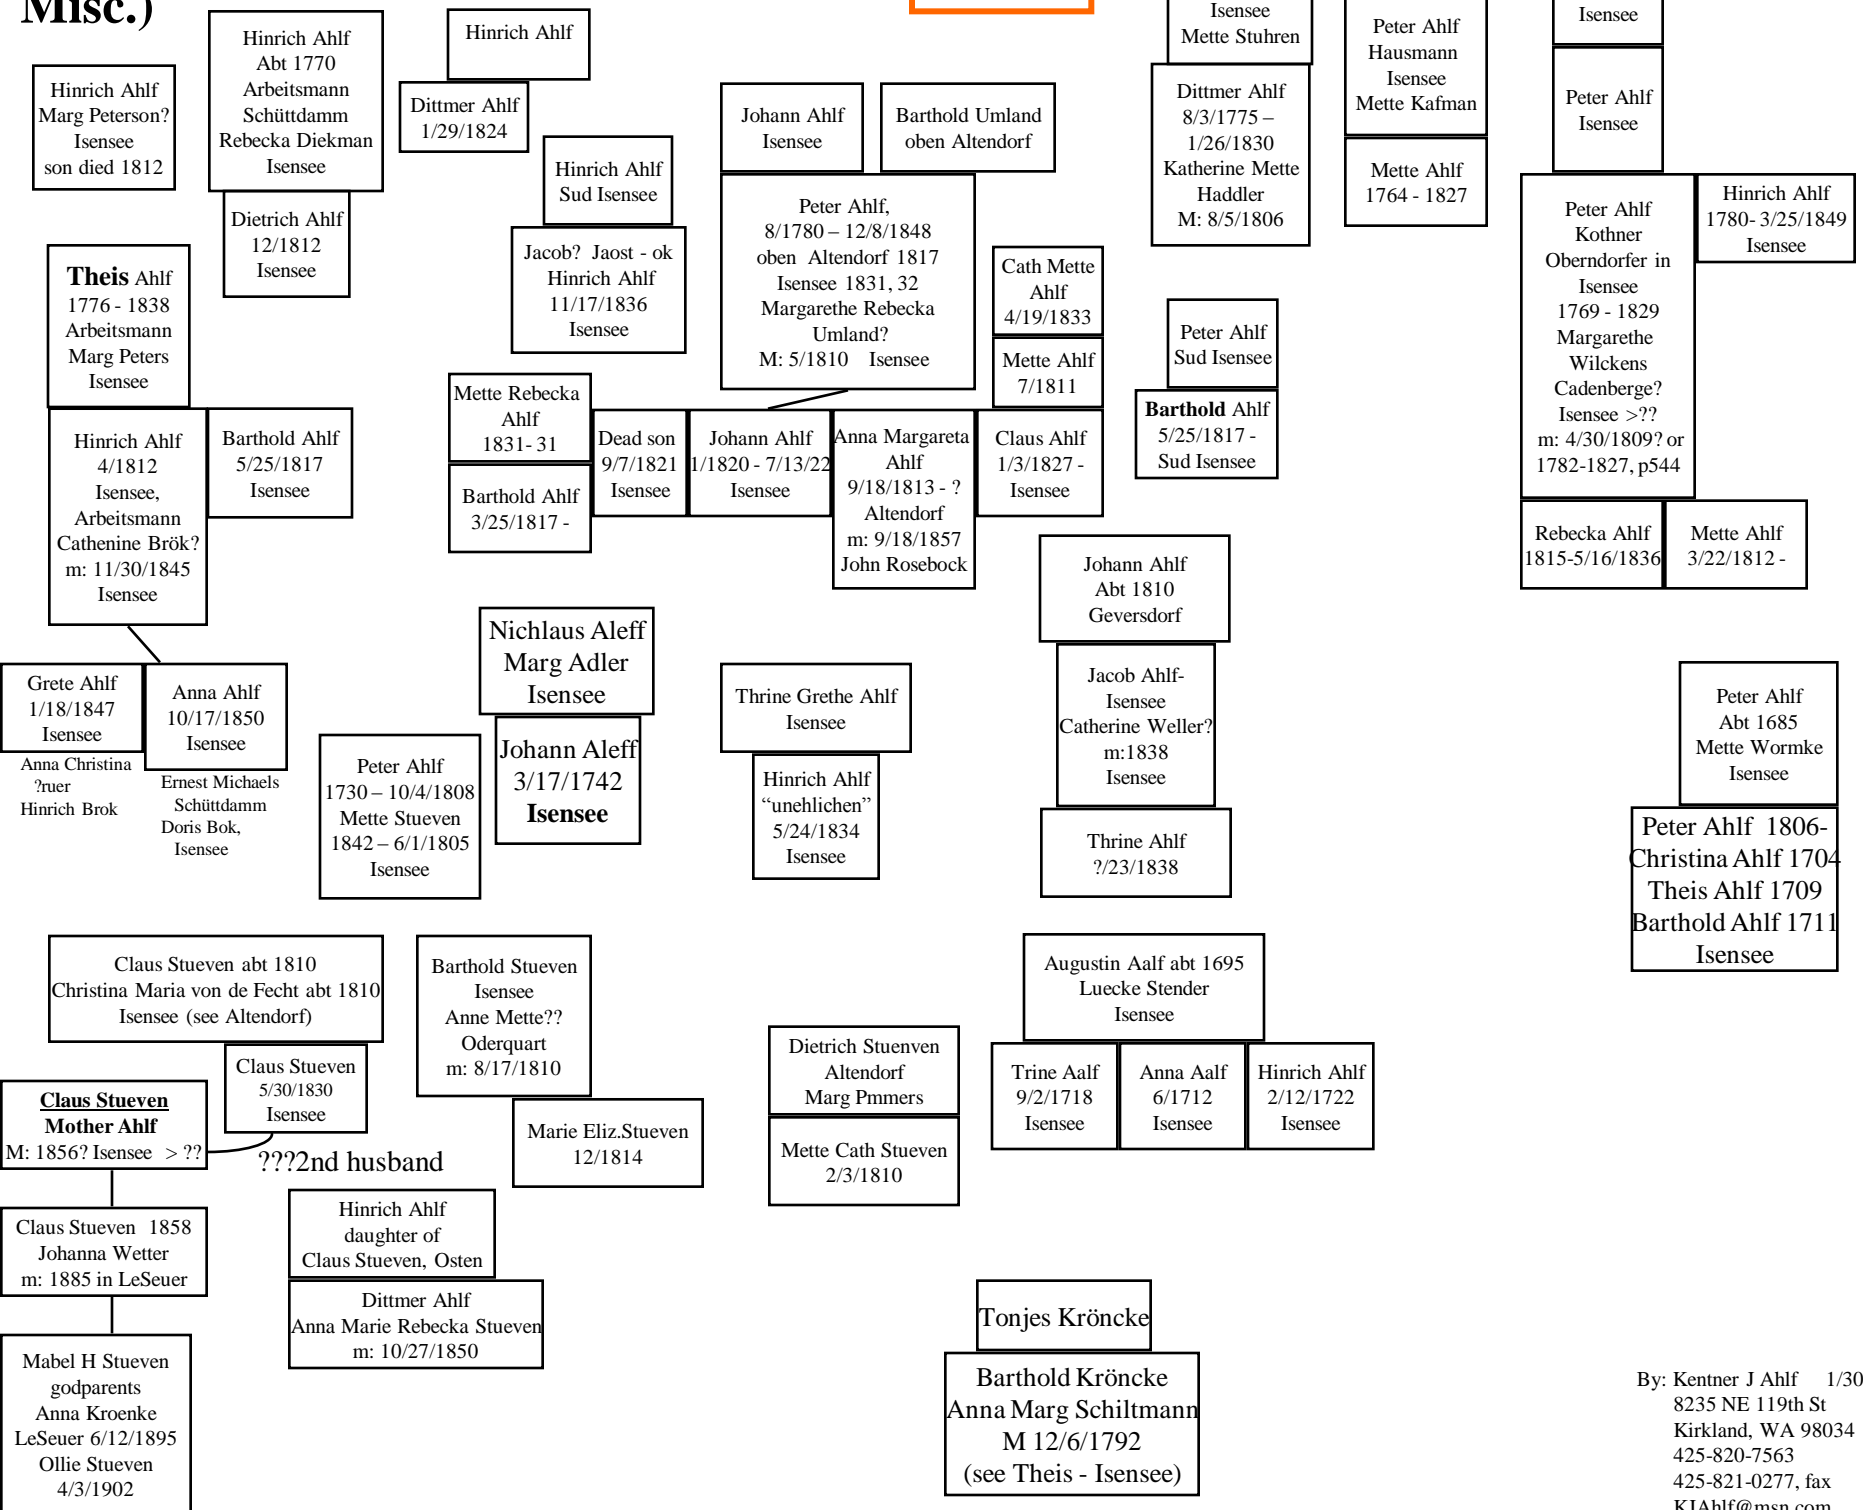

Isensee (Hinrich, Peter, Wilhelm,

Misc.)

FTW done

By: Kentner J Ahlf 1/30/2001
8235 NE 119th St
Kirkland, WA 98034
425-820-7563
425-821-0277, fax
KJAhlff@msn.com