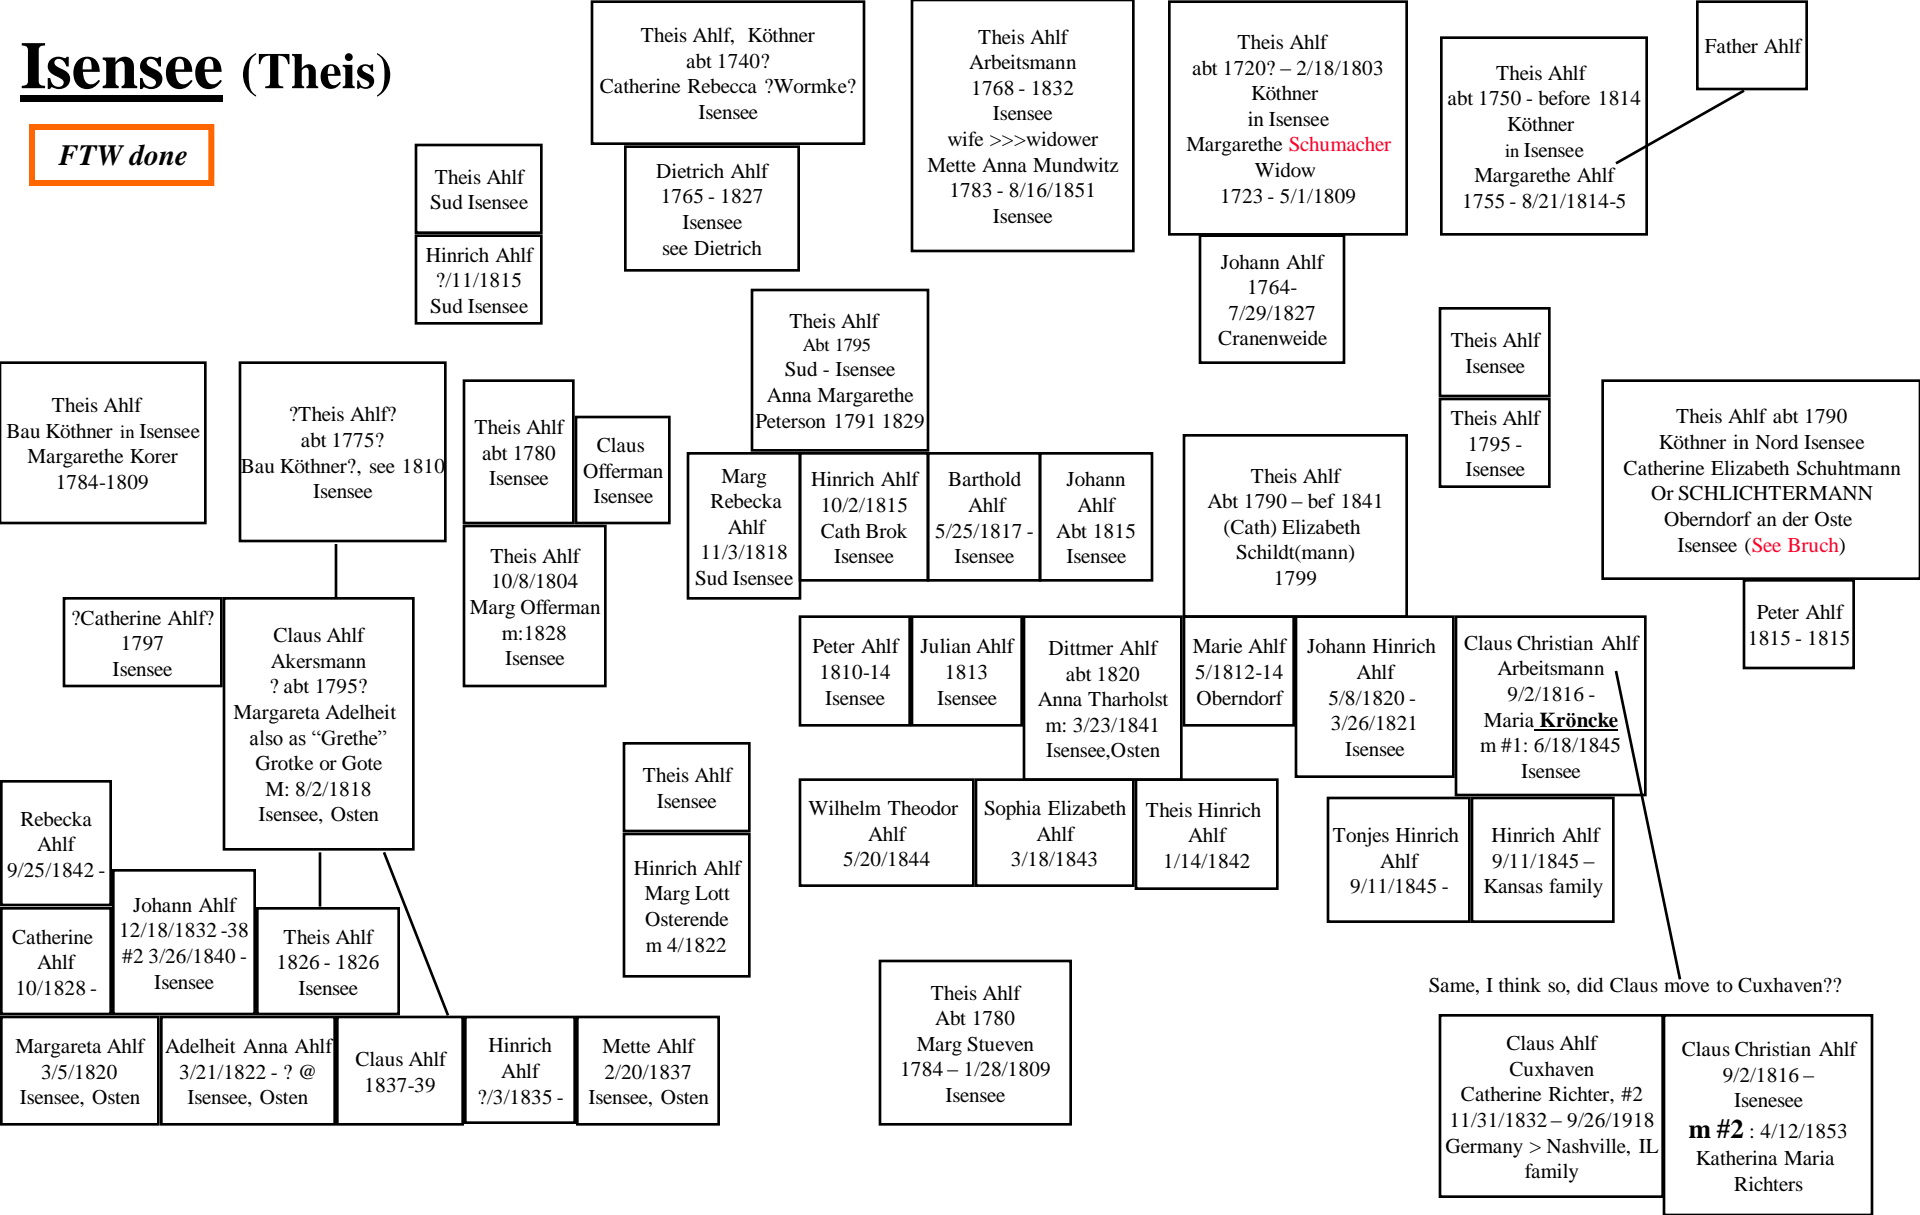

Isensee (Theis)

FTW done

Same, I think so, did Claus move to Cuxhaven??

By: Kentner J Ahlf 1/30/2001
8235 NE 119th St
Kirkland, WA 98034
425-820-7563
kjahlf@msn.com

@Hinrich Ahlf, Premer in Oederquart,
son of Diedrich Ahlf in Isensee, p376