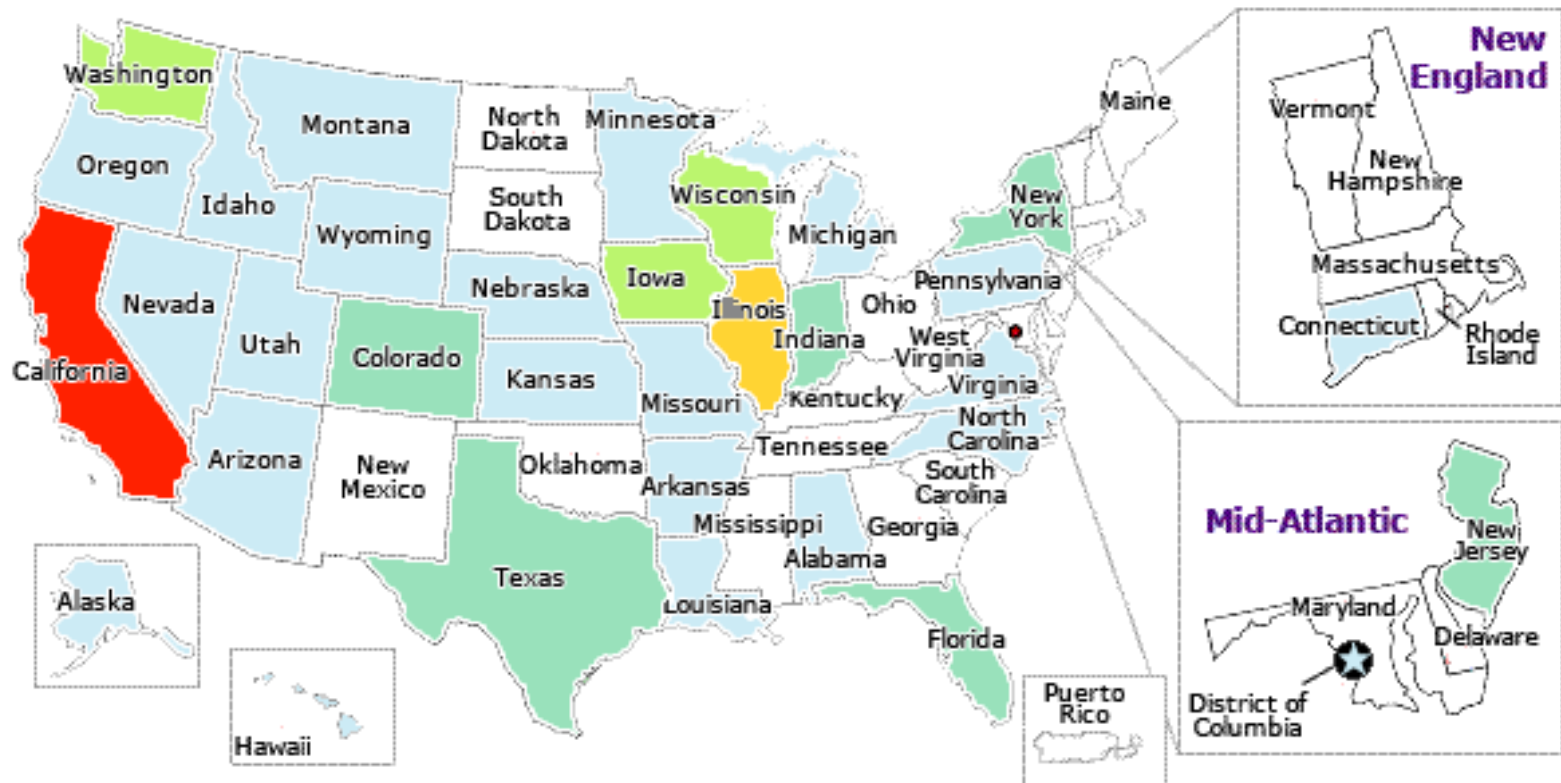

Distribution of Ahlf Listings across the United States

- 1 - 9 Listings
- 10 - 18 Listings
- 19 - 26 Listings
- 27 - 35 Listings
- 36 - 44 Listings

[View Most Popular Ahlf Names by State](#)