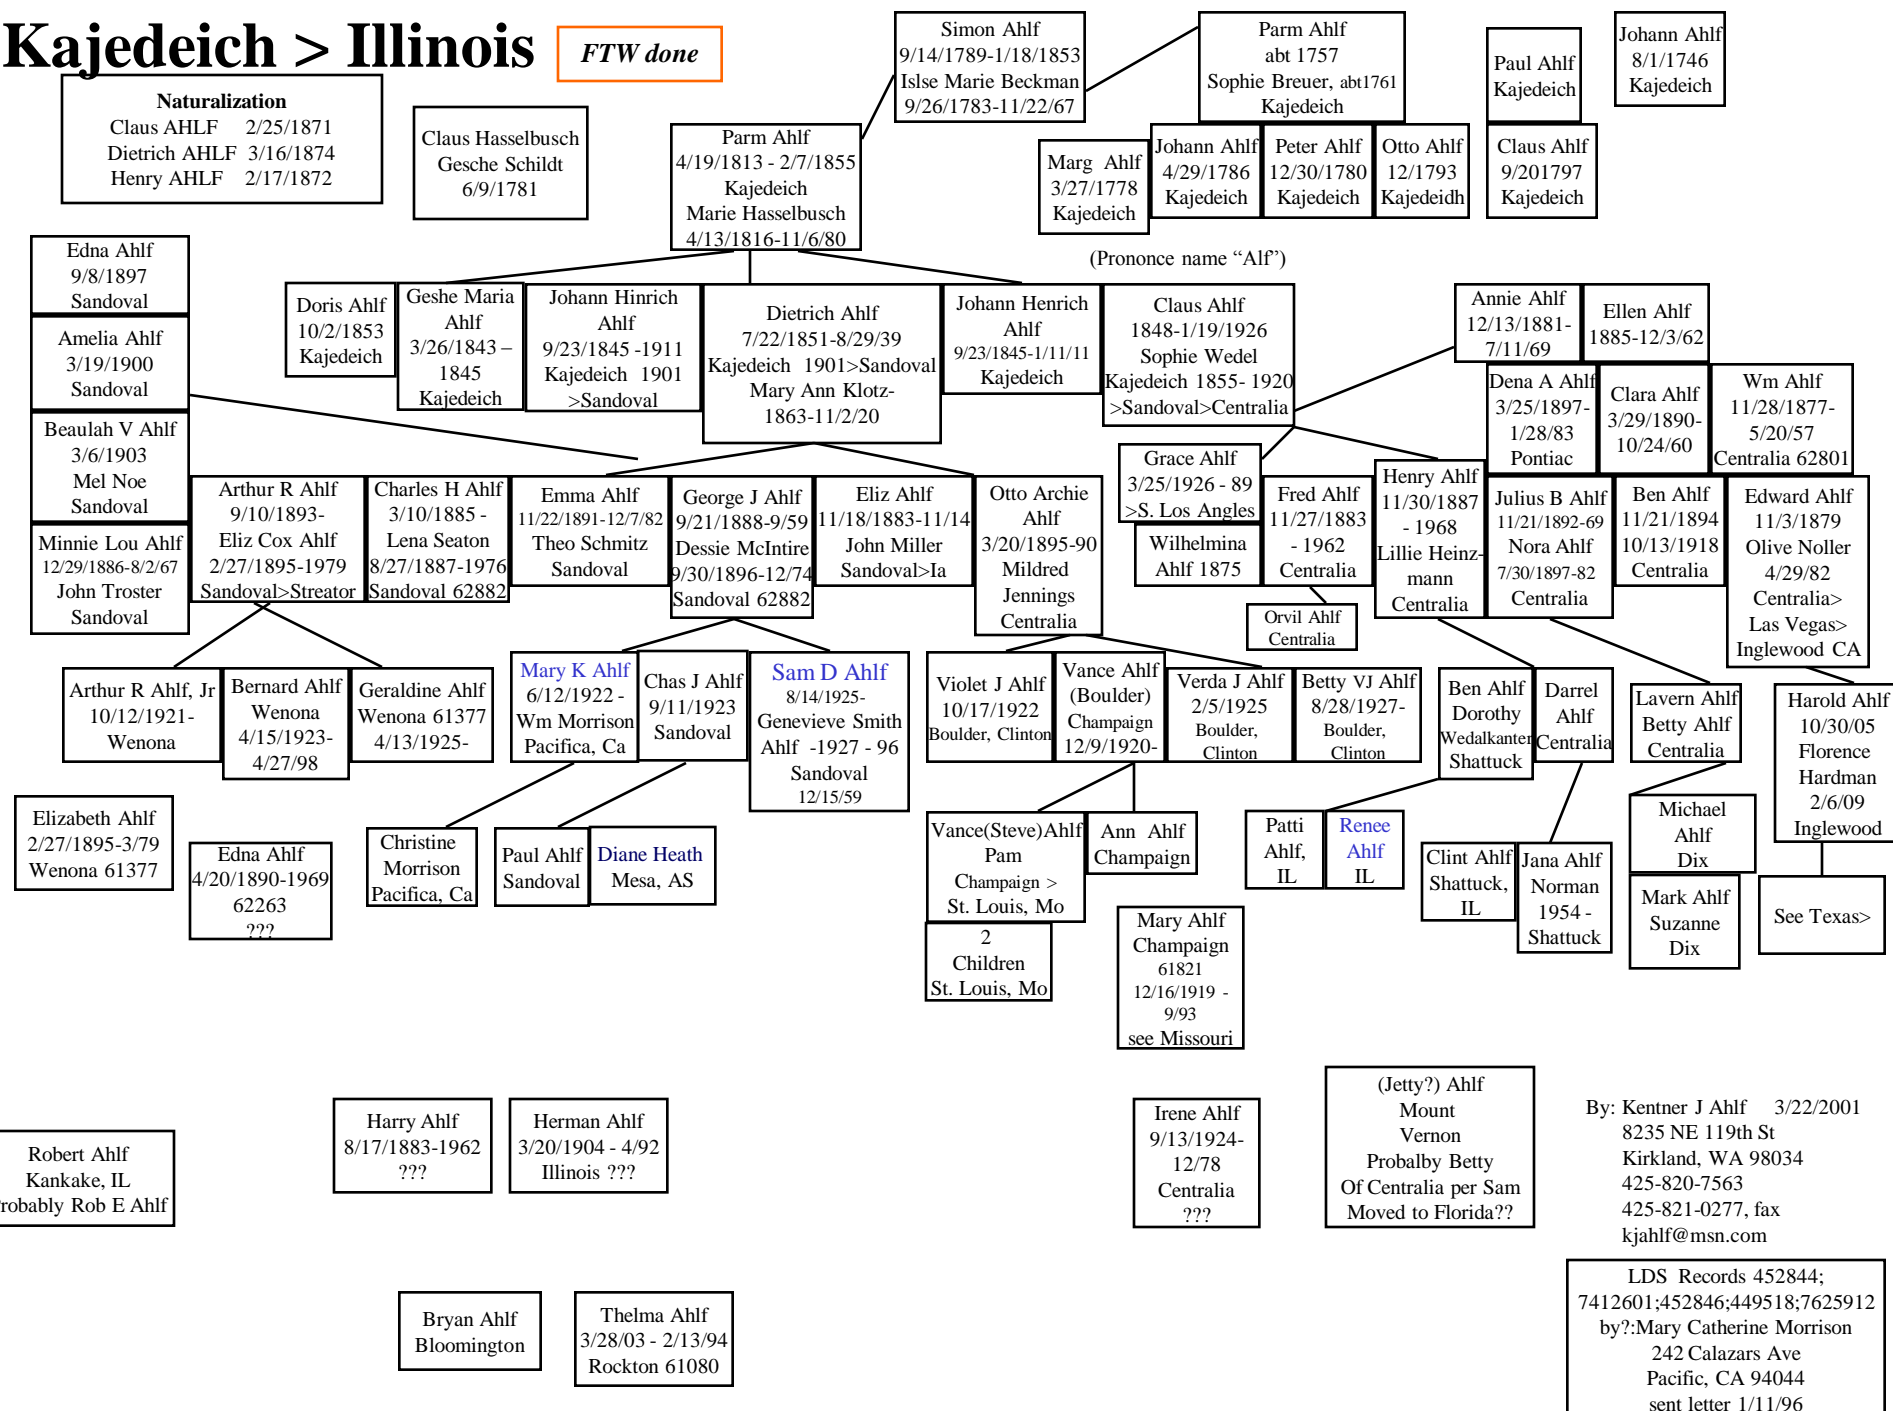

Kajedeich > Illinois FTW done