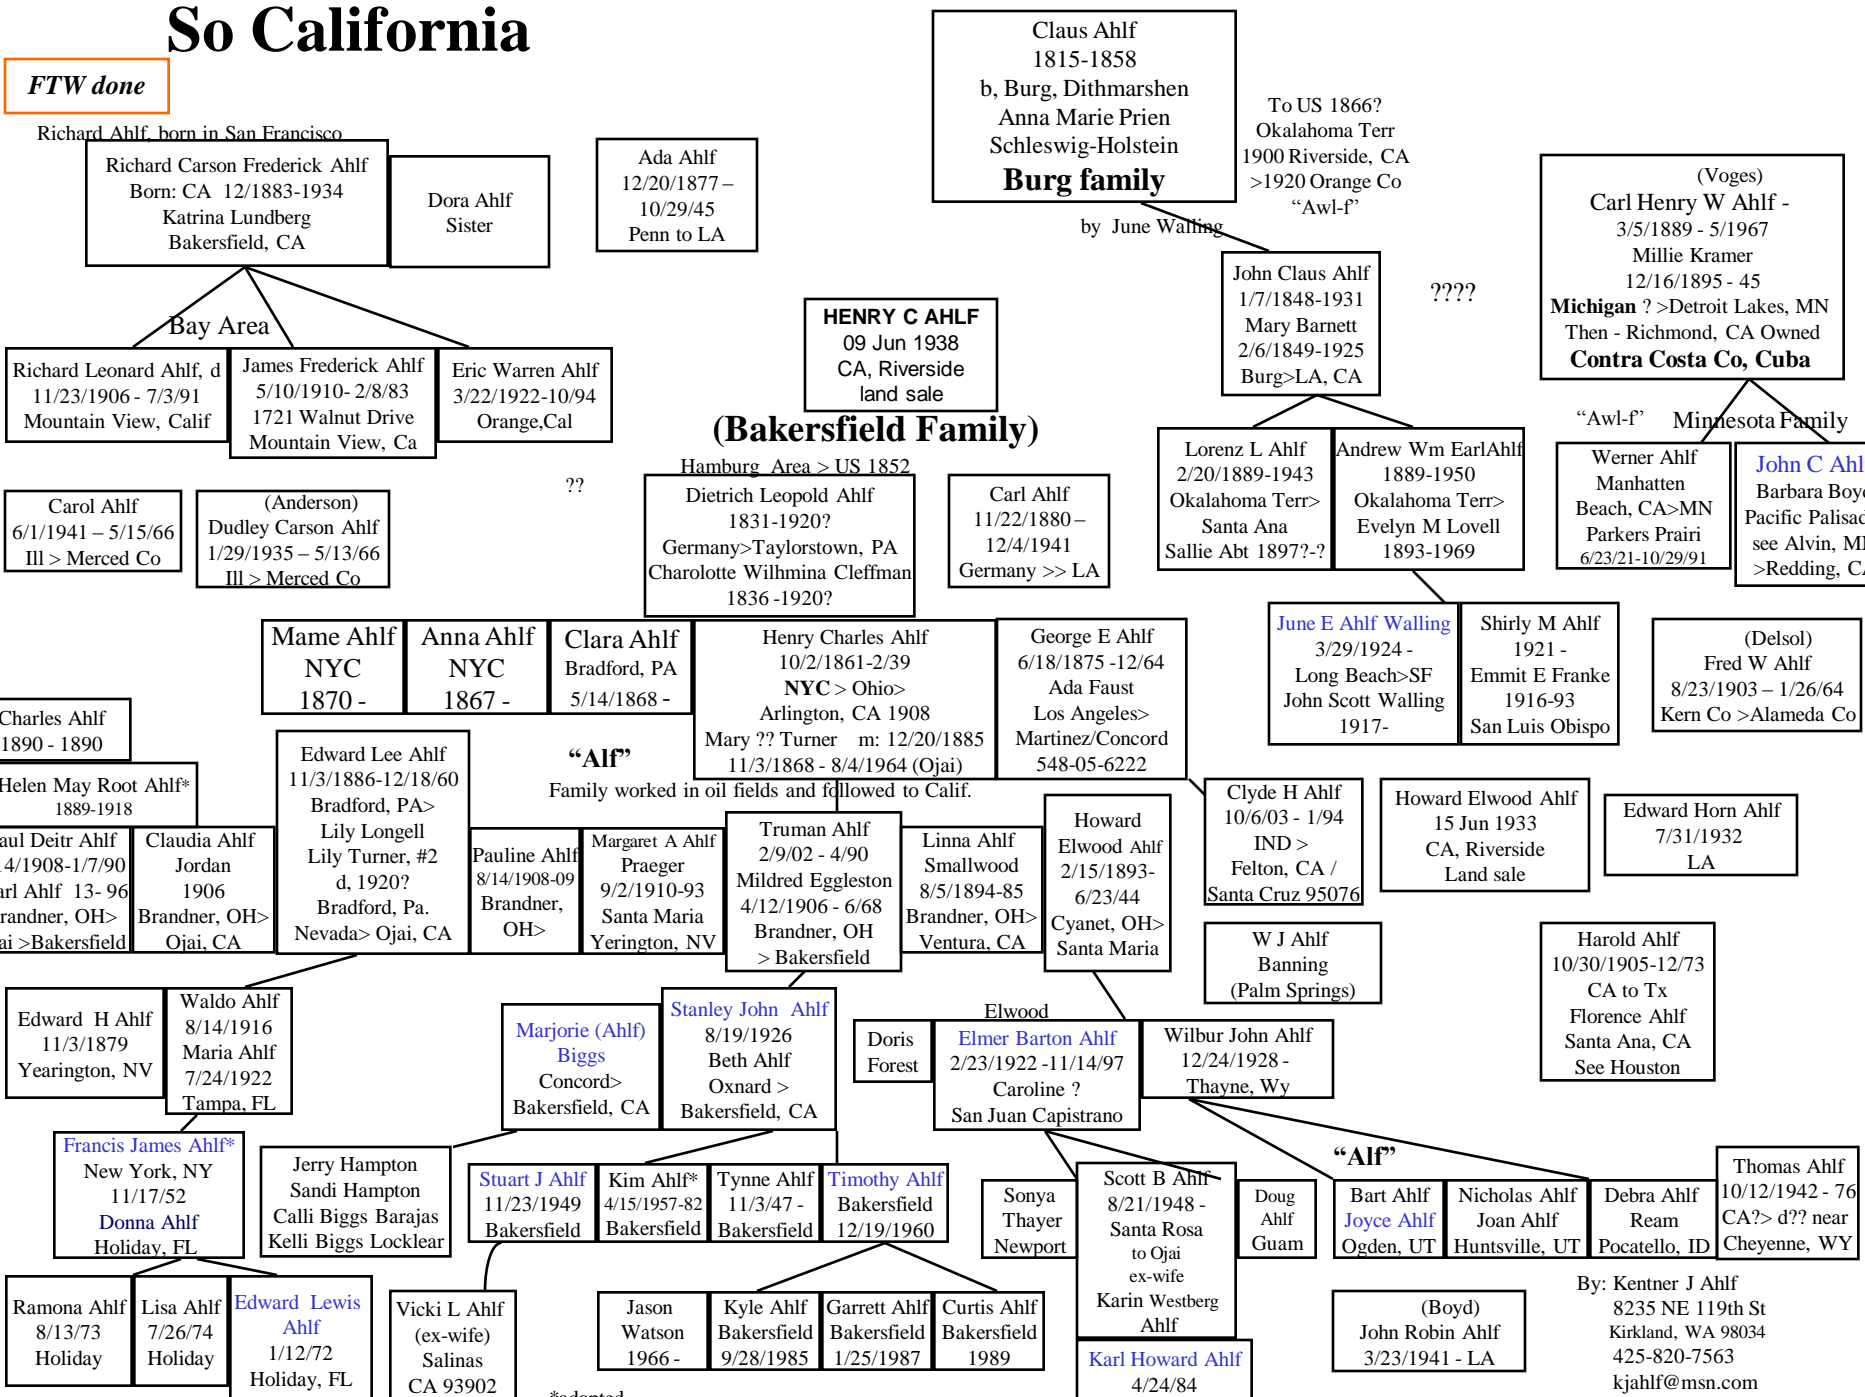

So California

FTW done

*adopted

By: Kentner J Ahlf
8235 NE 119th St
Kirkland, WA 98034
425-820-7563
kjahlf@msn.com