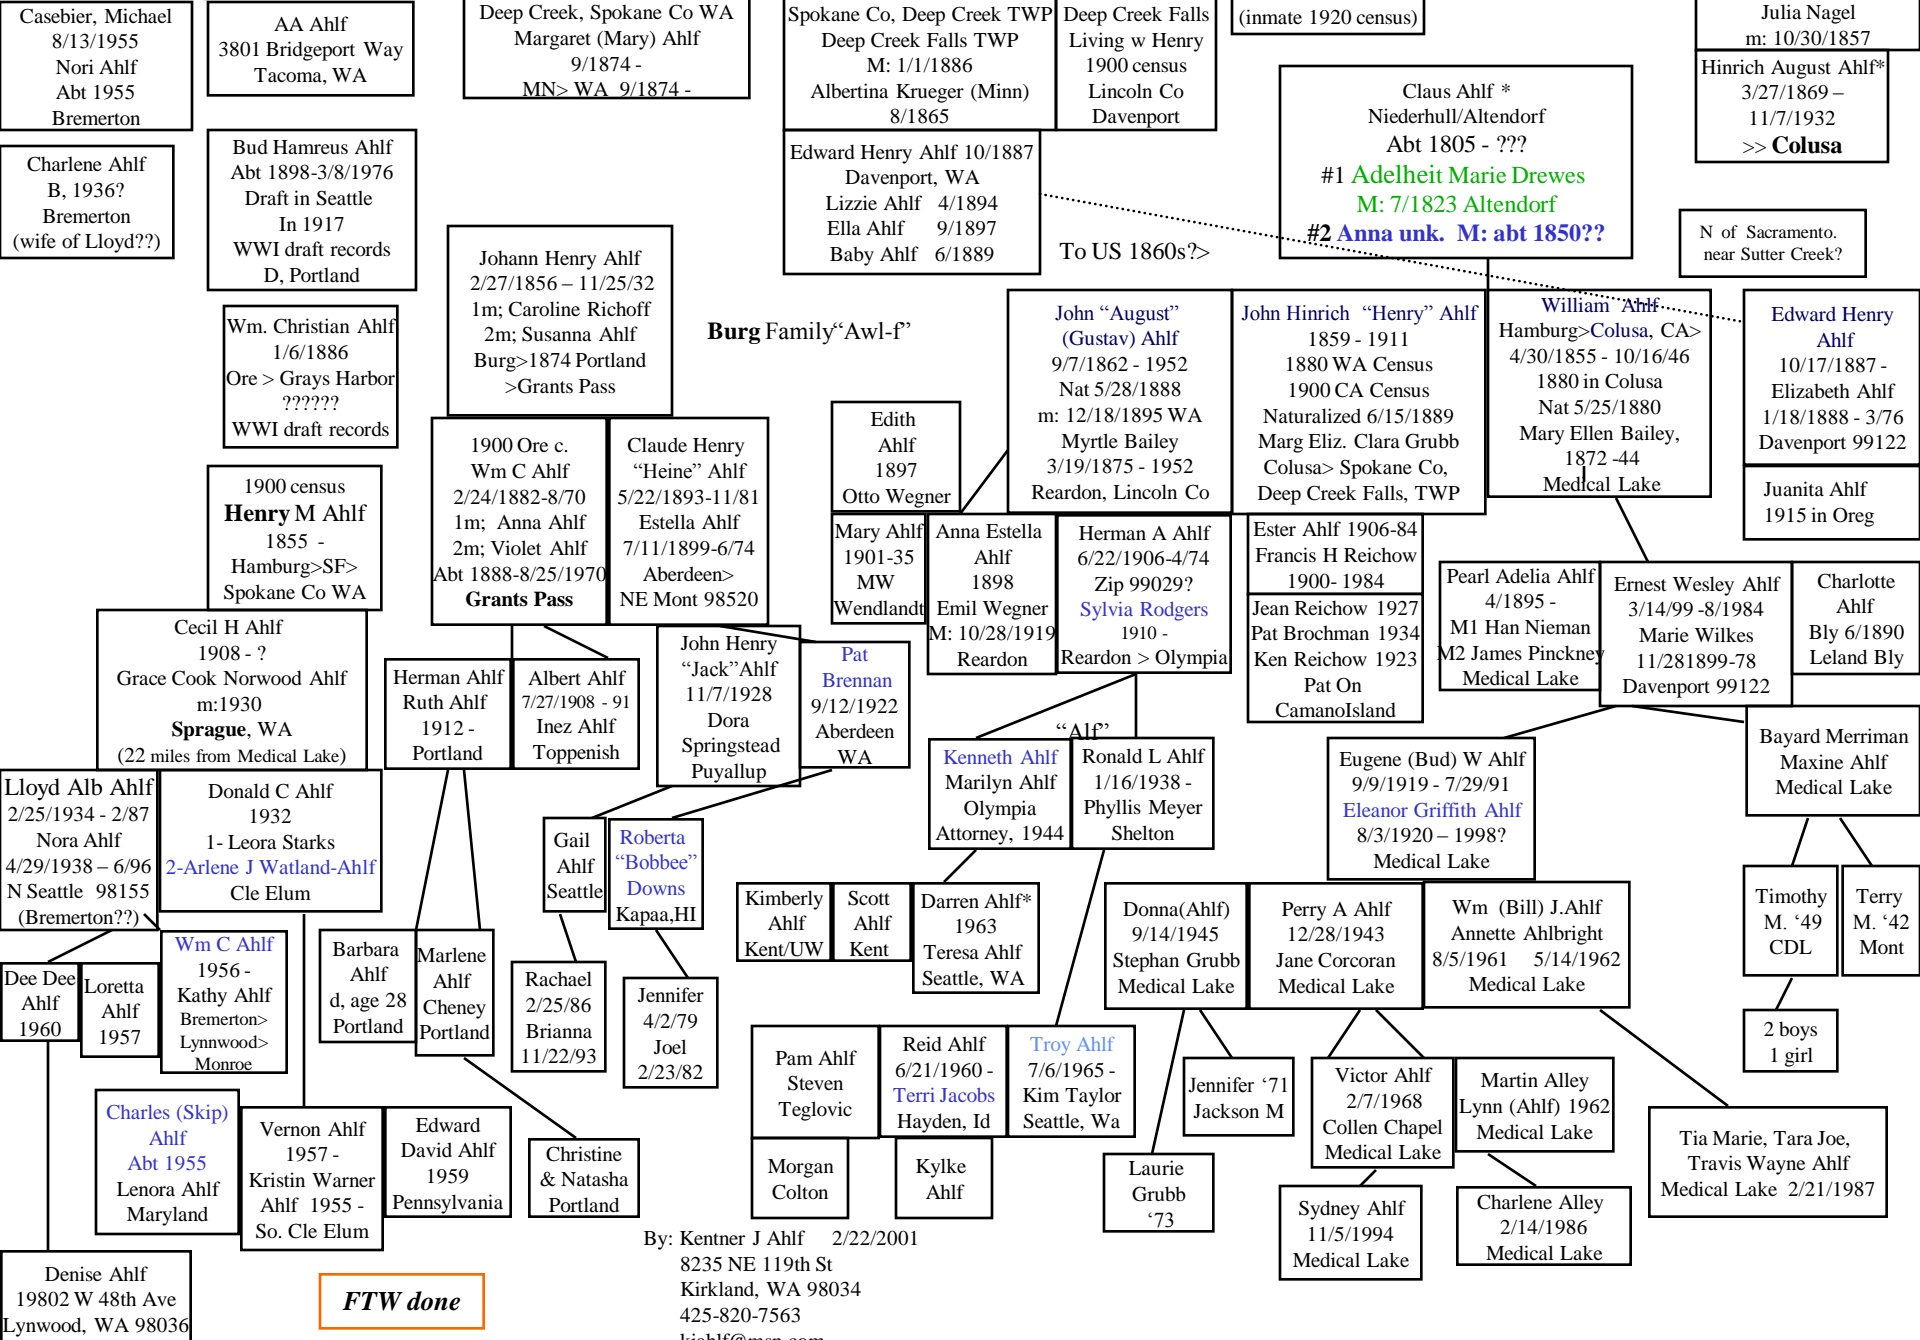

Washington

FTW done

By: Kentner J Ahlf 2/22/2001
8235 NE 119th St
Kirkland, WA 98034
425-820-7563
kjahlf@msn.com