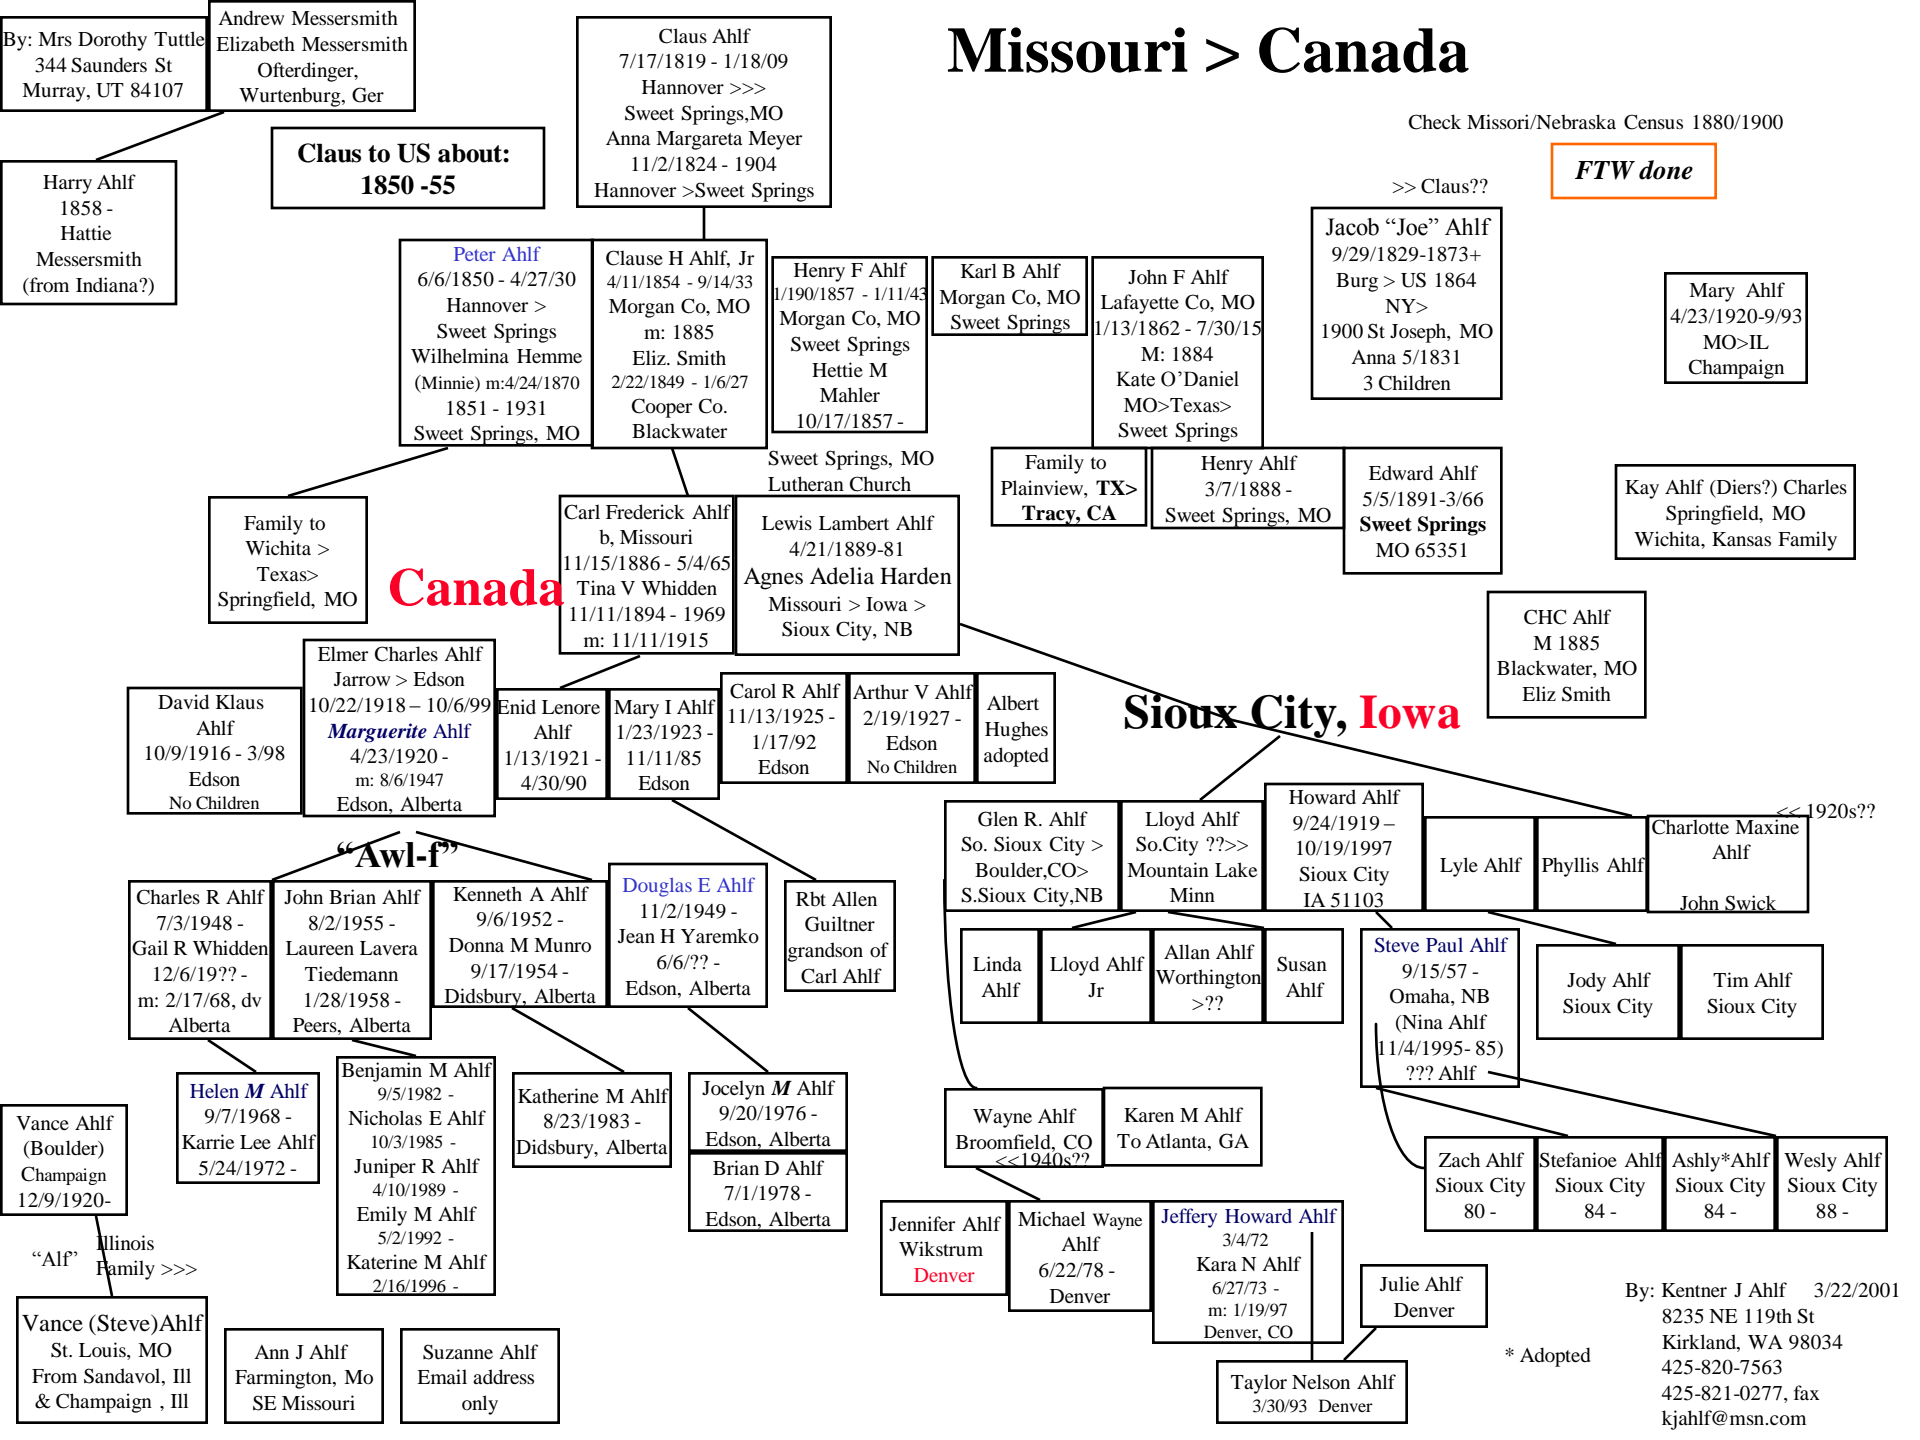

Missouri > Canada

Check Missouri/Nebraska Census 1880/1900

FTW done