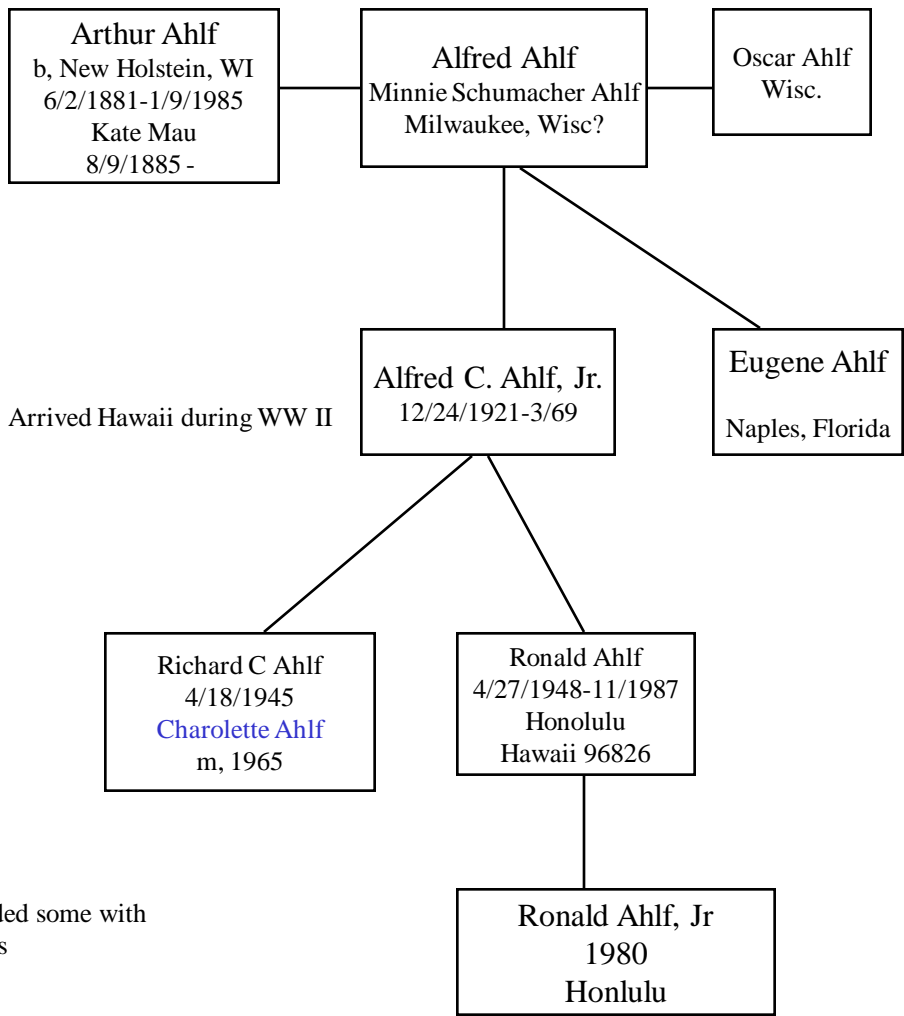

Hawaii < Wisconsin

FTW done

Arrived Hawaii during WW II

Dorothy Ahlf
4/10/1912-2/81
Honolulu 96825

Sue Ahlf
Kailua, Kona
Hawaii

Mrs. Julia R Ahlf
Kalena Dr
Honolulu, HI

Charloette corresponded some with Robert Ahlf of Illinois