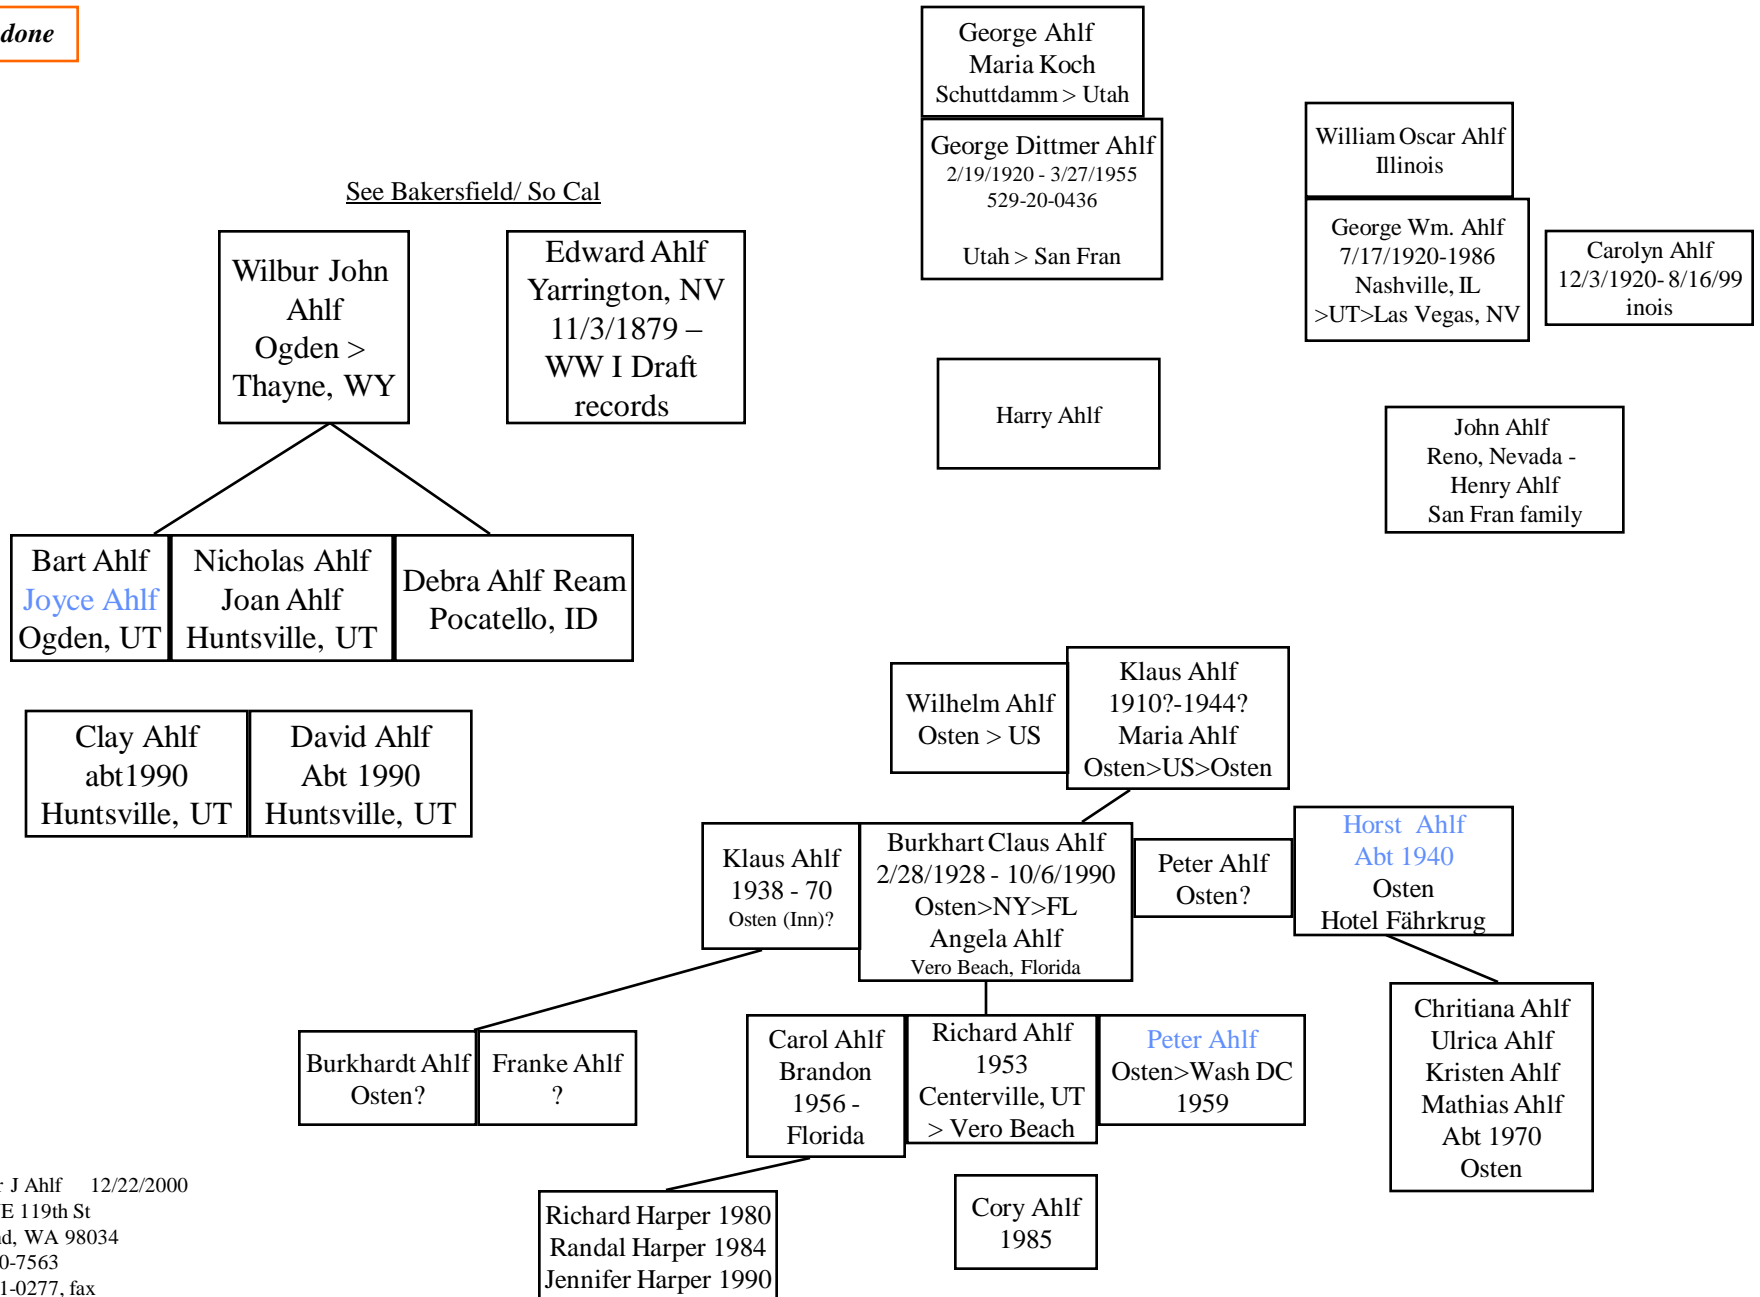

Utah Nevada

FTW done

See Bakersfield/ So Cal