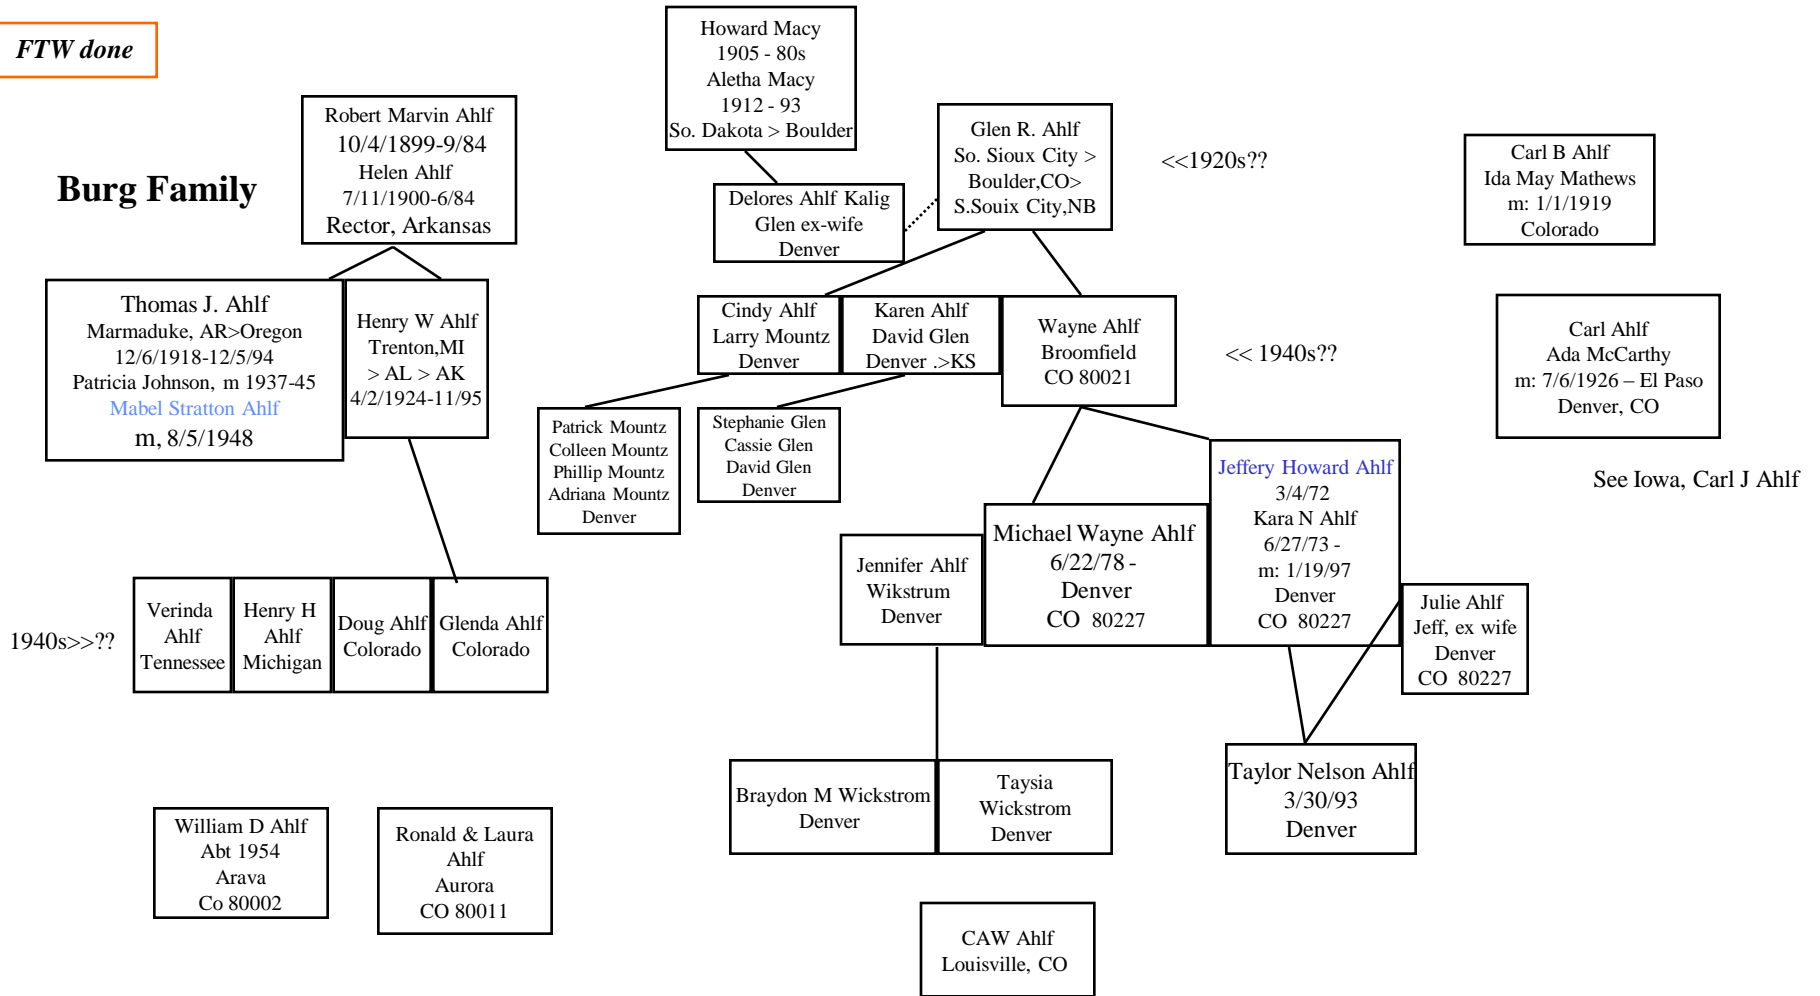

Colorado

FTW done

Burg Family