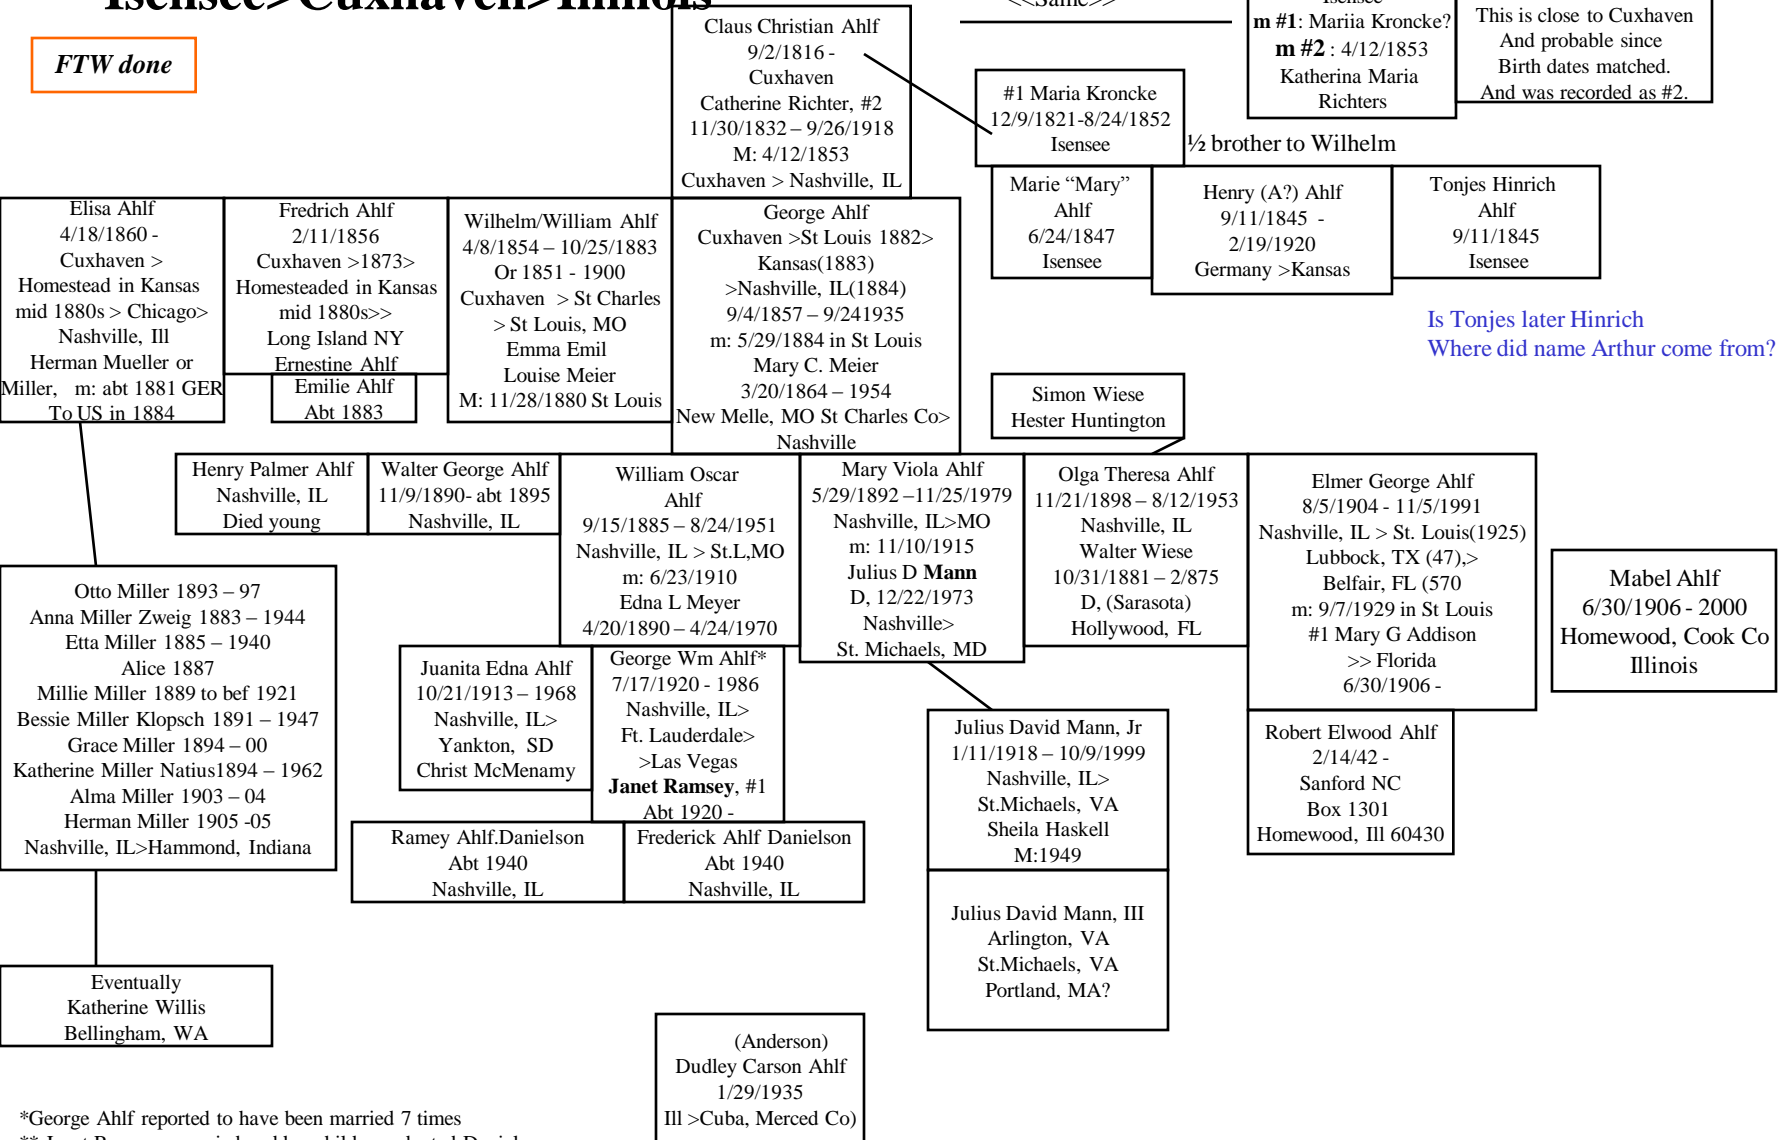

Isensee>Cuxhaven>Illinois

FTW done

*George Ahlf reported to have been married 7 times
** Janet Ramey remarried and her children adopted Danielson name.

By: Kentner J Ahlf 6/14/2001
8235 NE 119th St
Kirkland, WA 98034
425-820-7563
425-821-0277, fax
kjahlf@msn.com
Info from Sam D Ahlf, IL