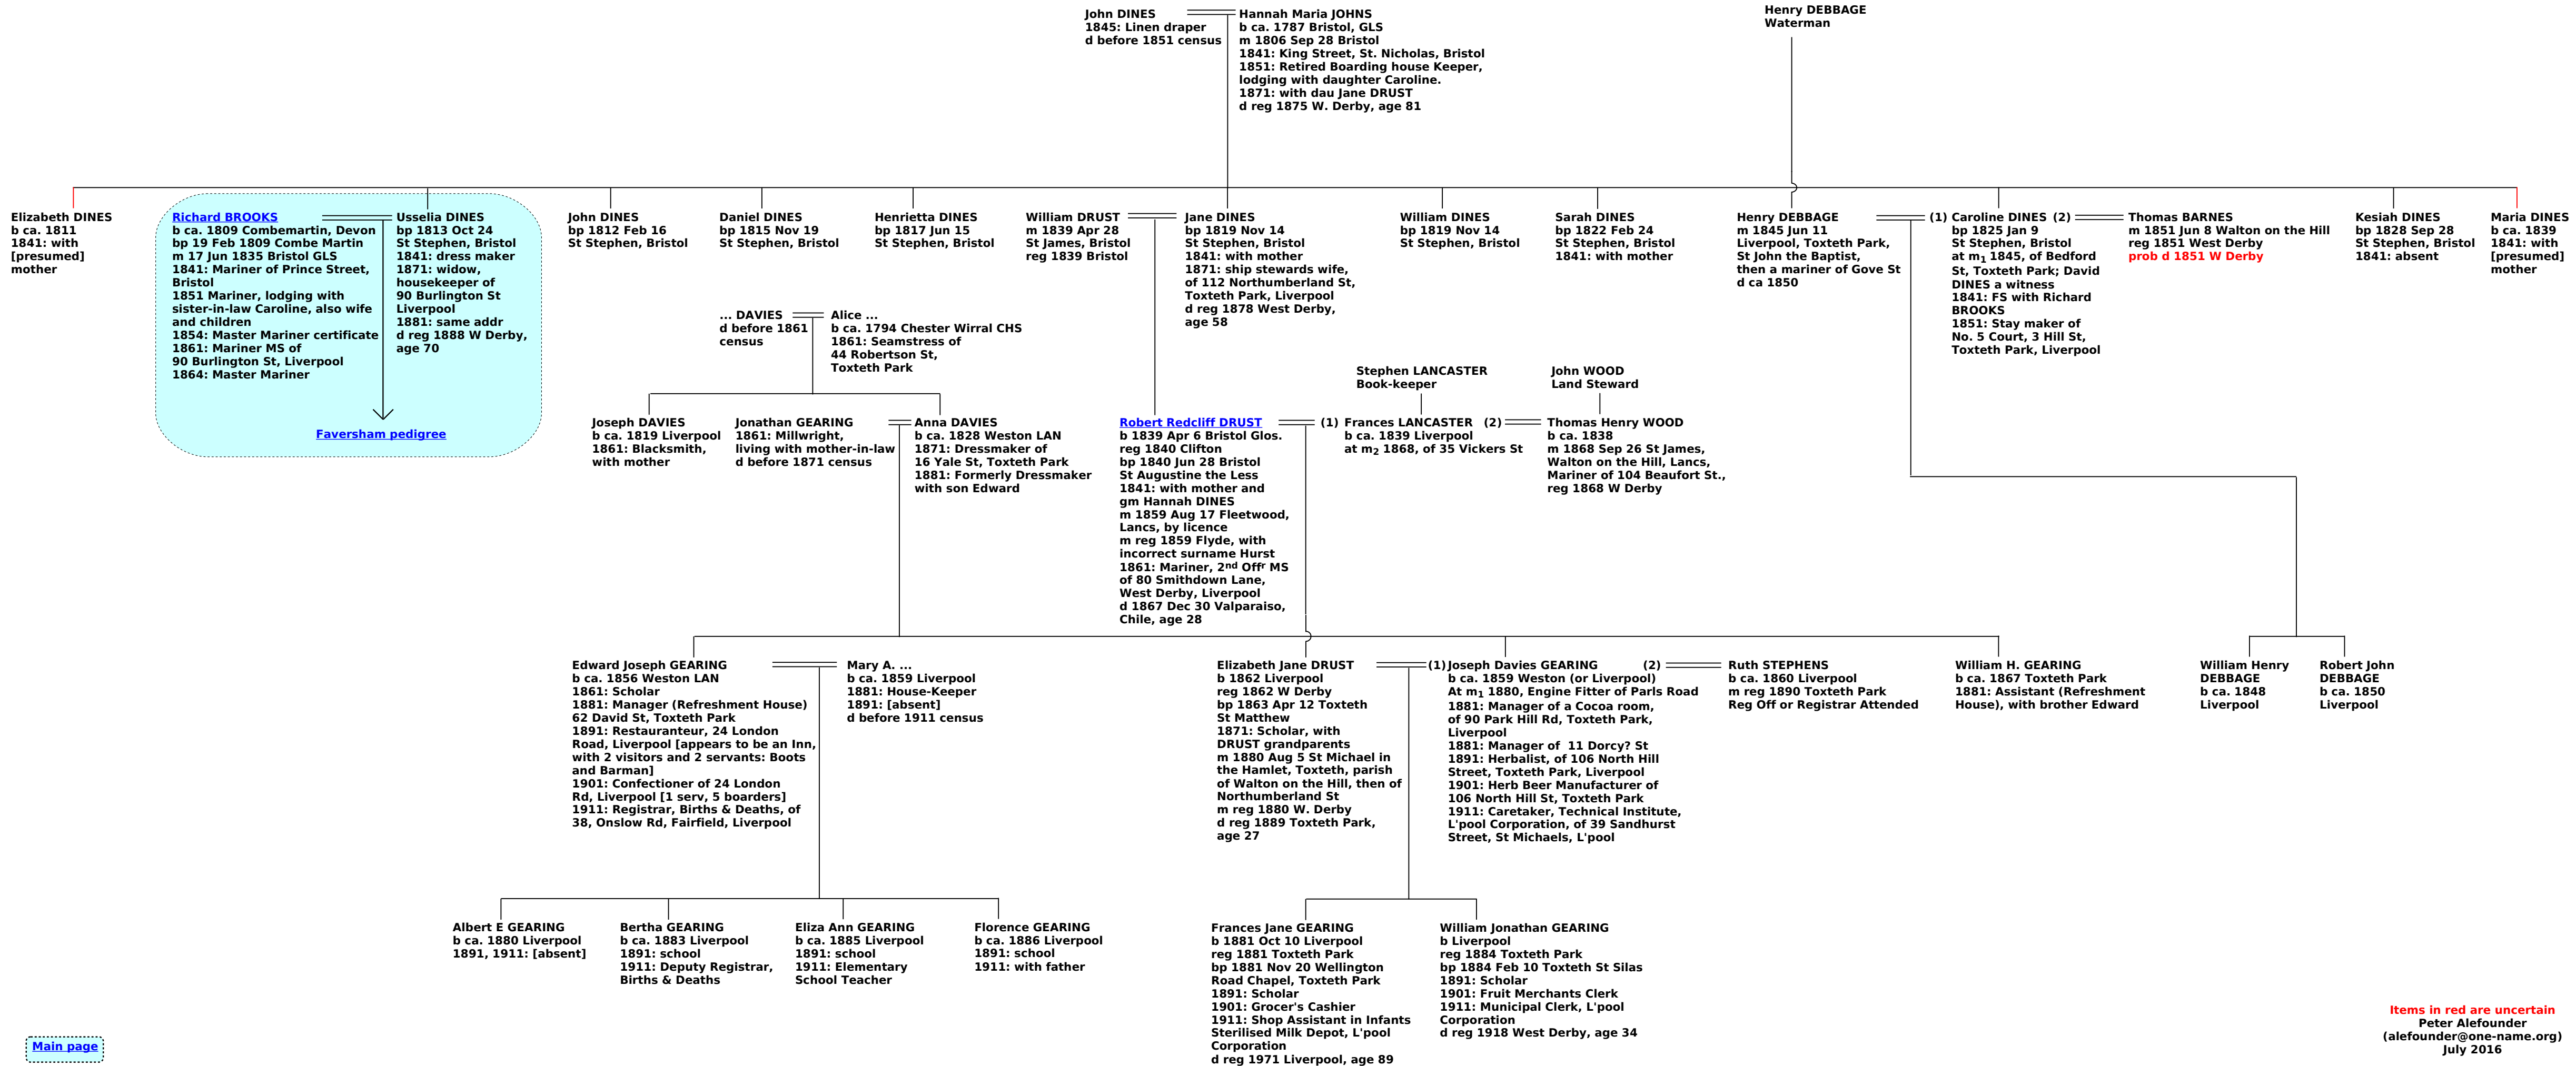

Dines of Bristol and Liverpool

Items in red are uncertain
Peter Alefounder
(alefounder@one-name.org)
July 2016