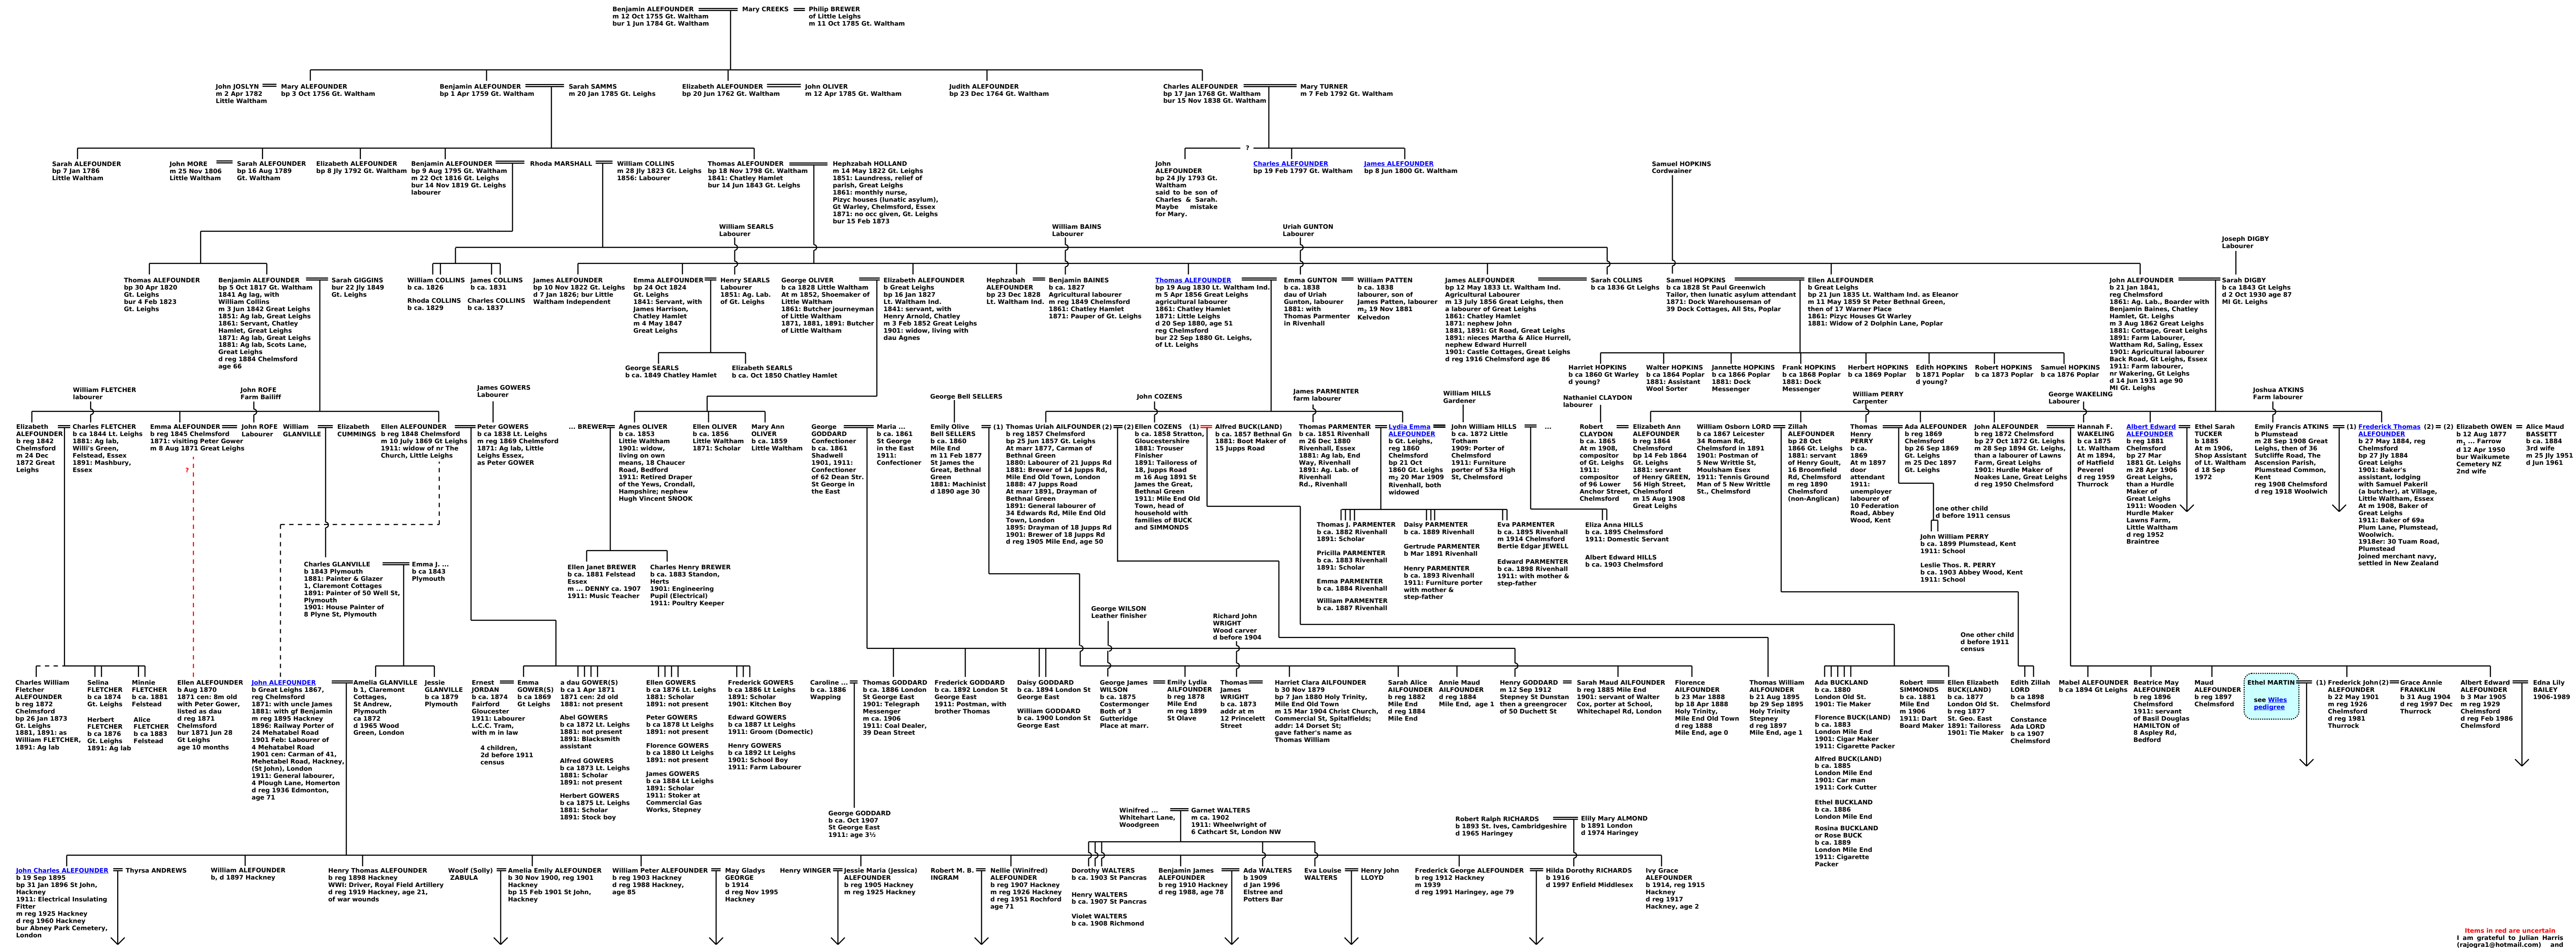

Alefounder of Great Waltham