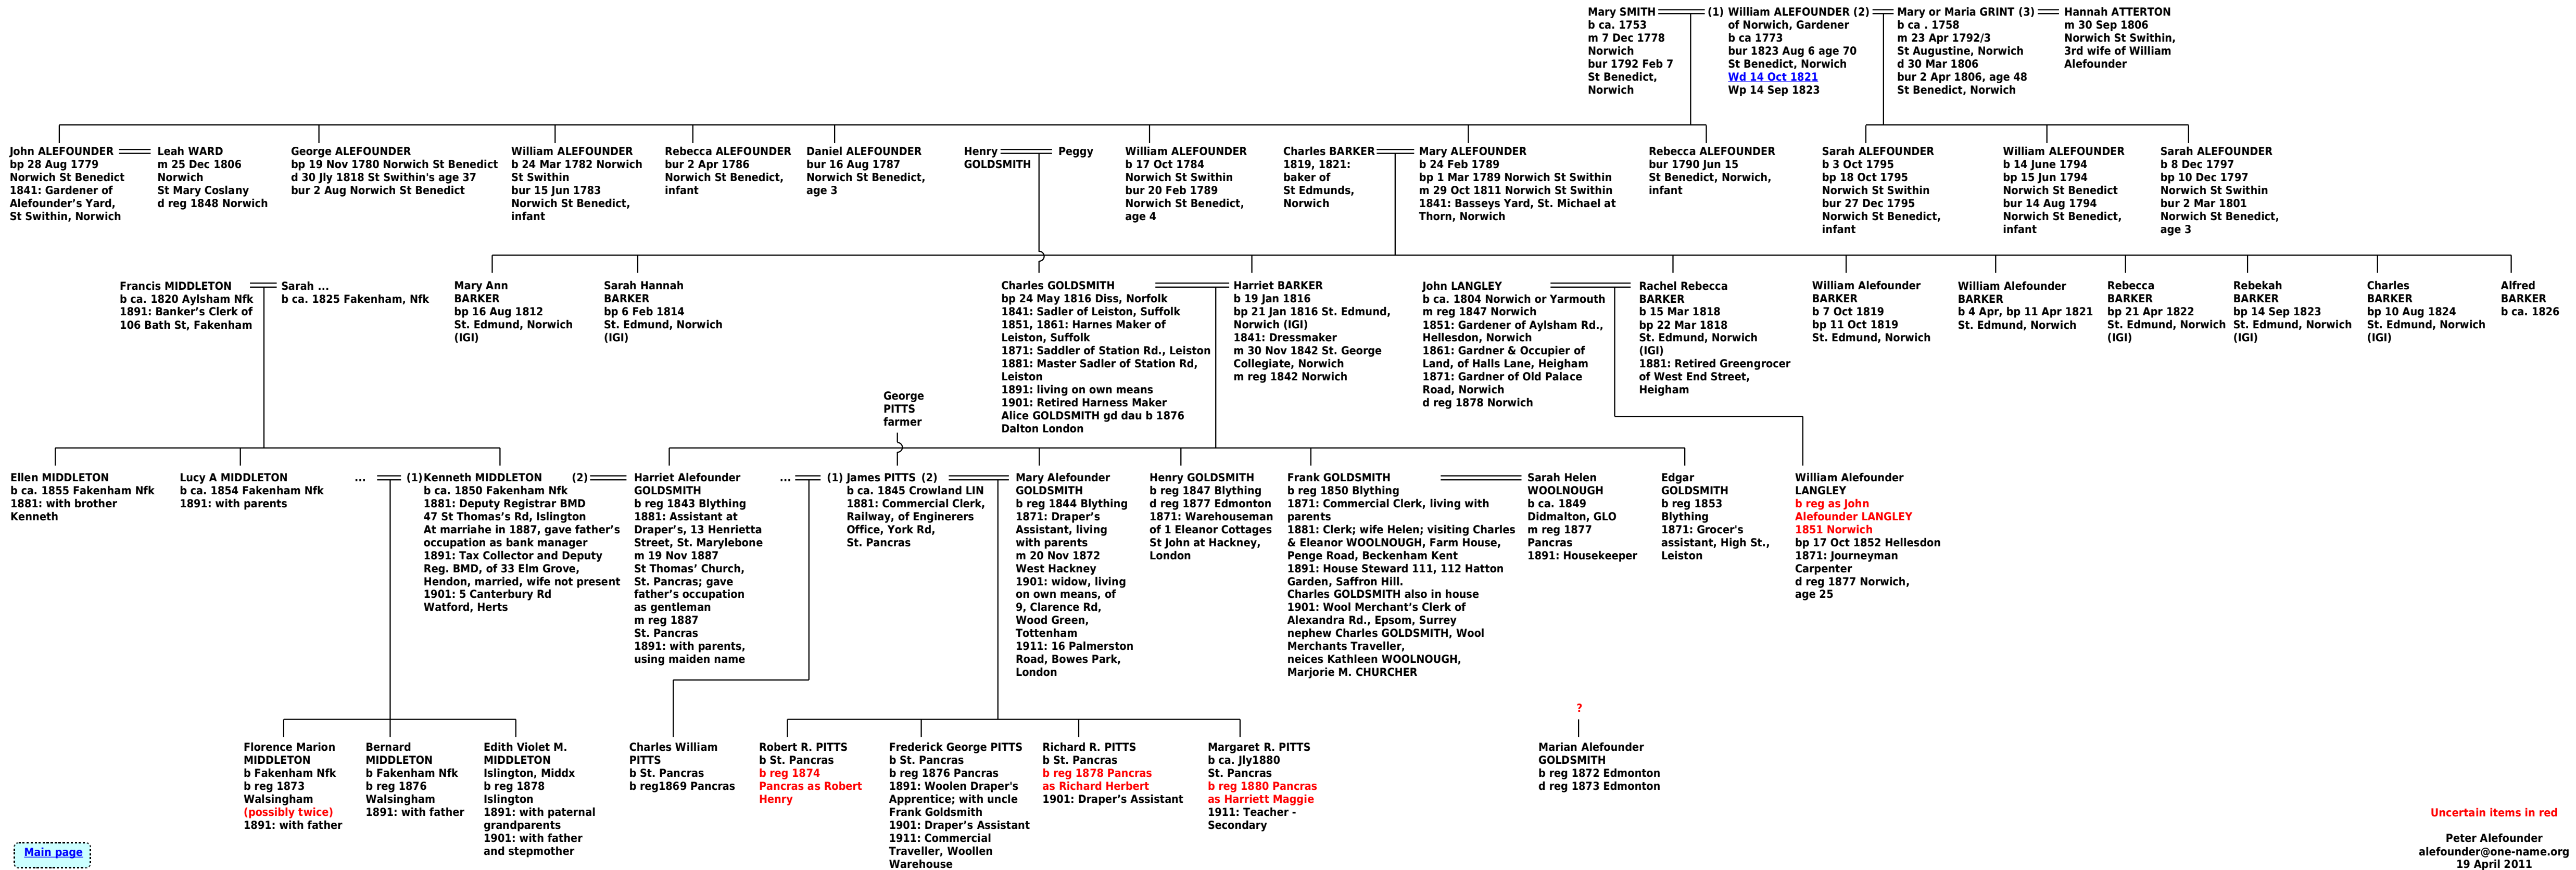

Alefounder of Norwich, Norfolk

[Main page](#)

Uncertain items in red

Peter Alefounder
alefounder@one-name.org
19 April 2011