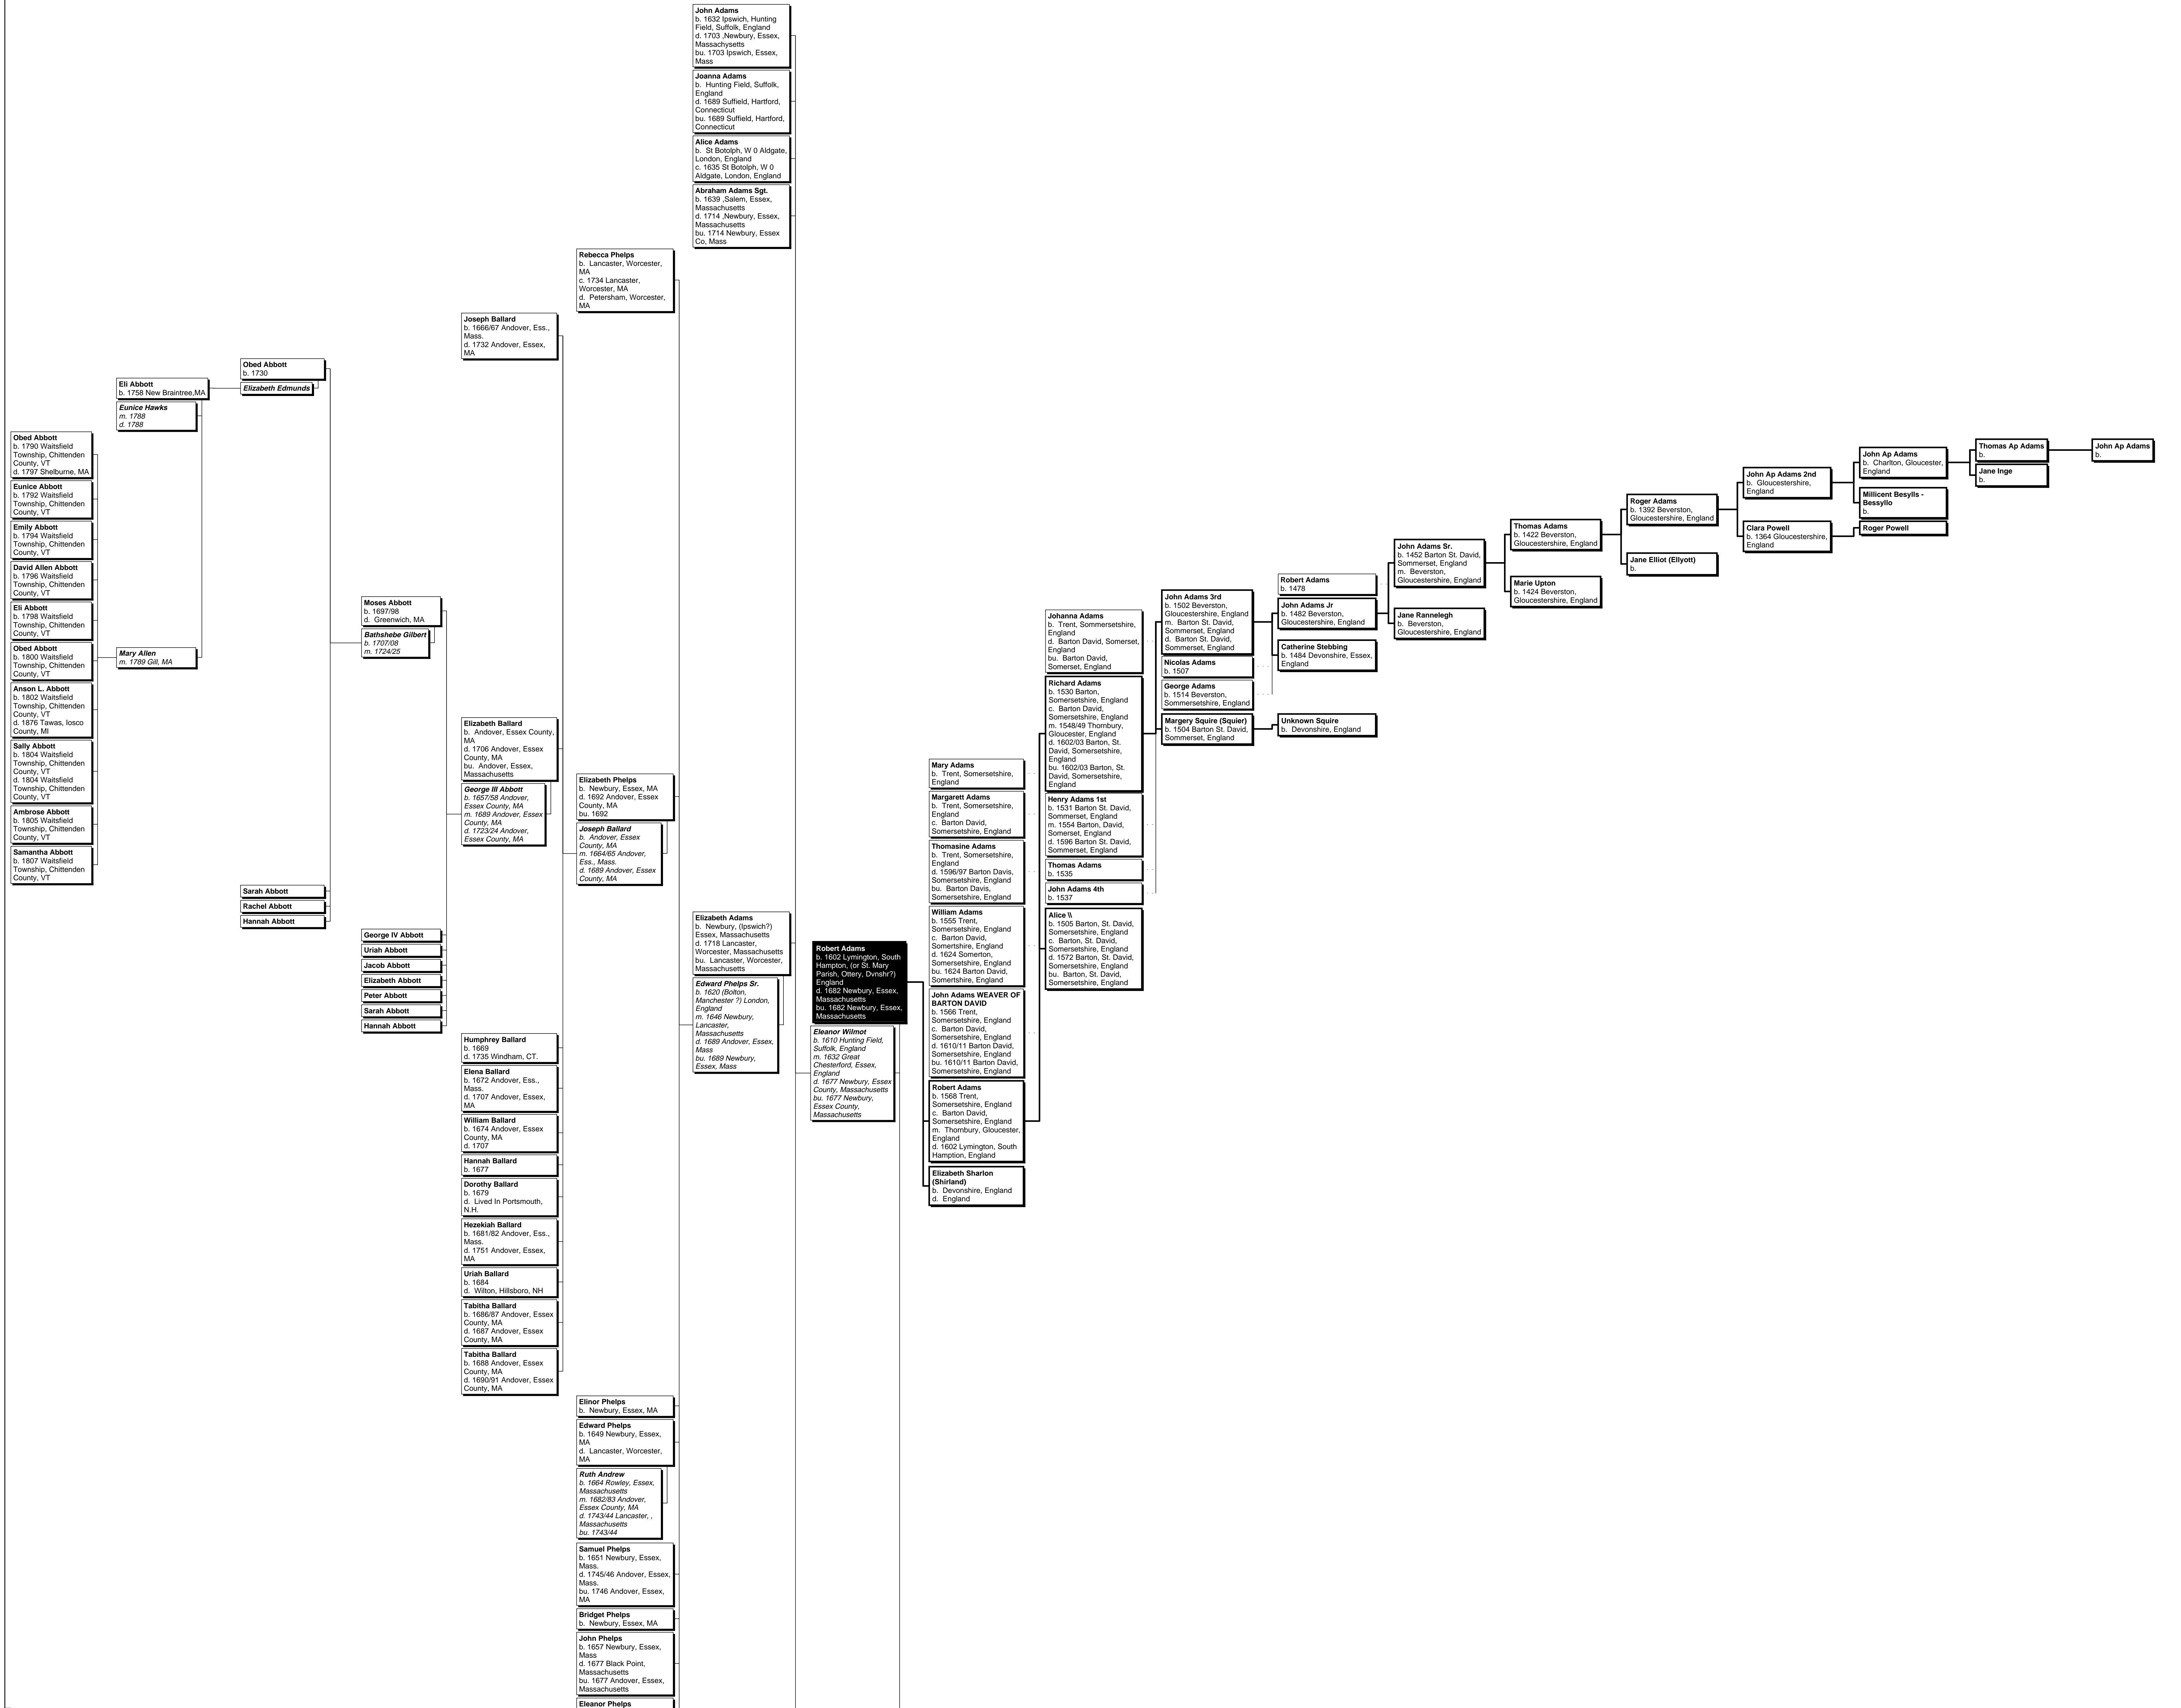

Descendants & Ancestors of Robert Adams

b. 1660 Newbury, Essex,
Mass
d. Westford, Middlesex, ?
MA

Edward Phelps
b. 1663 Newbury, Essex,
MA
d. 1748 Lancaster,
Worcester, Massachusetts
bu. 1748

Ruth Andrew
b. 1664 Rowley, Essex,
Massachusetts
m. 1682/83 Andover,
Essex County, MA
d. 1743/44 Lancaster, .
Massachusetts
bu. 1743/44

Mary Adams
b. 1642, Newbury, Essex,
Massachusetts
d. 1660 Newbury, Essex,
Massachusetts

Isaac Adams
b. 1640/47, Newbury,
Essex, Massachusetts
d. 1680 Newbury, Essex,
Massachusetts

Jacob(1) Adams
b. 1649 Newbury, Essex,
Massachusetts
d. 1649 Newbury, Essex,
Massachusetts
bu. 1649, Newbury, Essex,
Massachusetts

Hannah Adams
b. 1650, Newbury, Essex,
Massachusetts

Jacob(2) Adams
b. 1651 Newbury, Essex,
Mass
c. 1651
d. 1717 Boston, Suffolk,
Massachusetts
bu. Suffield, Hartford,
Connecticut

Sarah GLOVER
m. 1677/78 Newbury,
Essex, Massachusetts