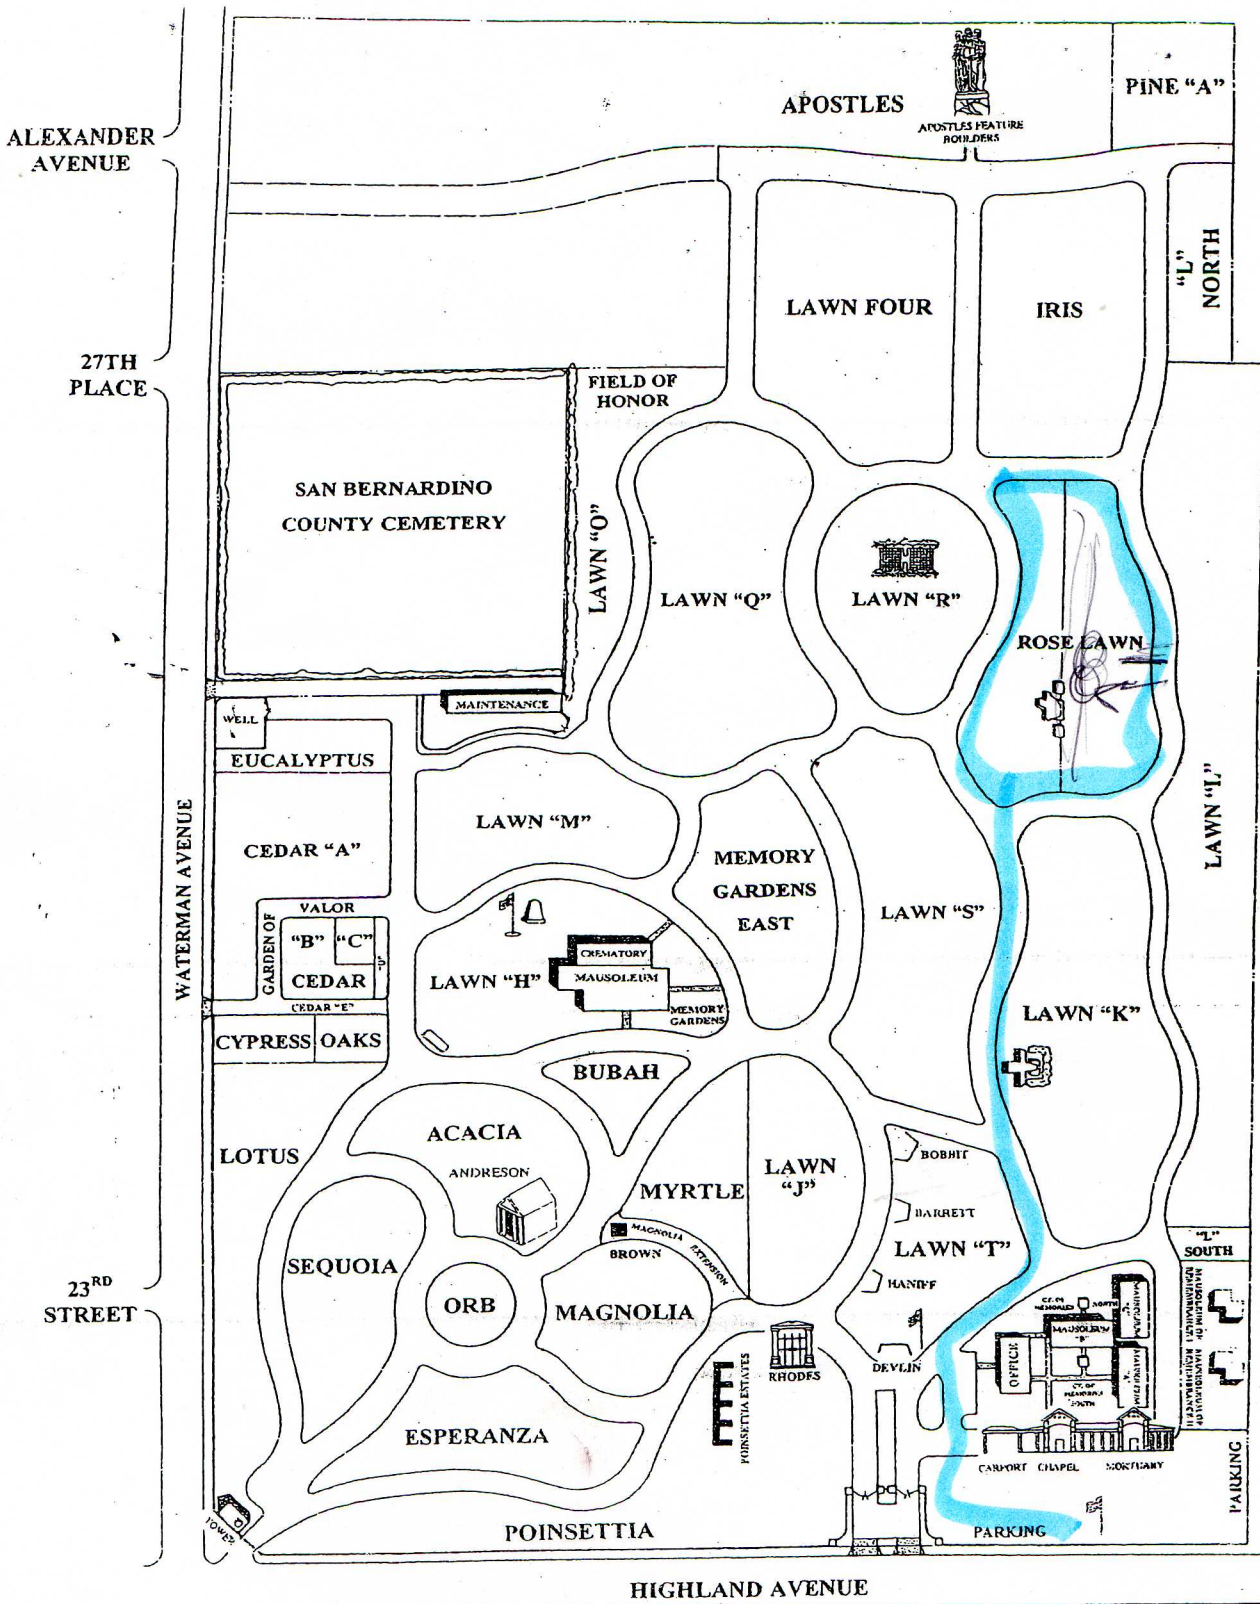

# M T. V I E W C E M E T E R Y

2642

7 in.

Deceased Name: \_\_\_\_\_

Lawn: \_\_\_\_\_ Space #: 2143 #