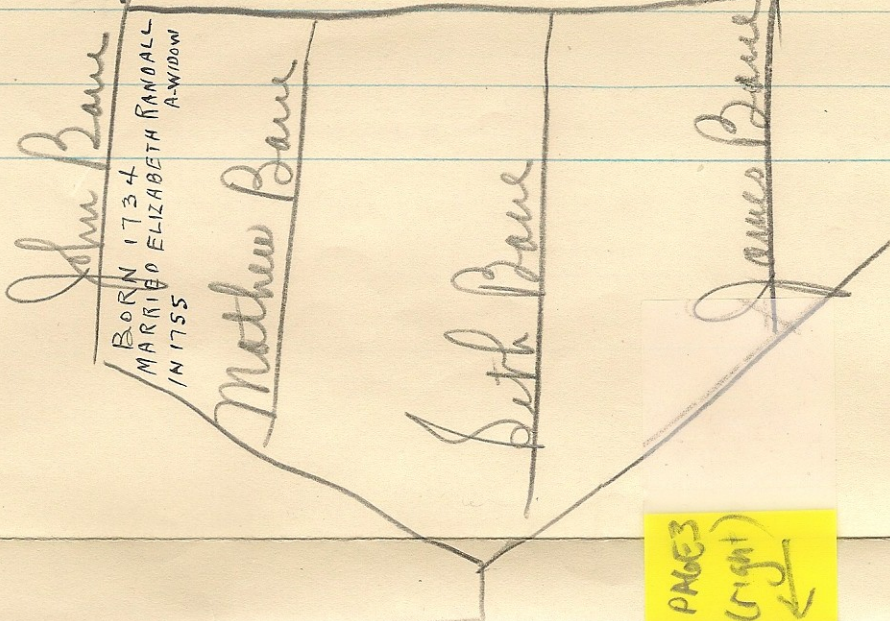

CHILDREN OF JOHN BANE AND ELIZABETH RANDALL