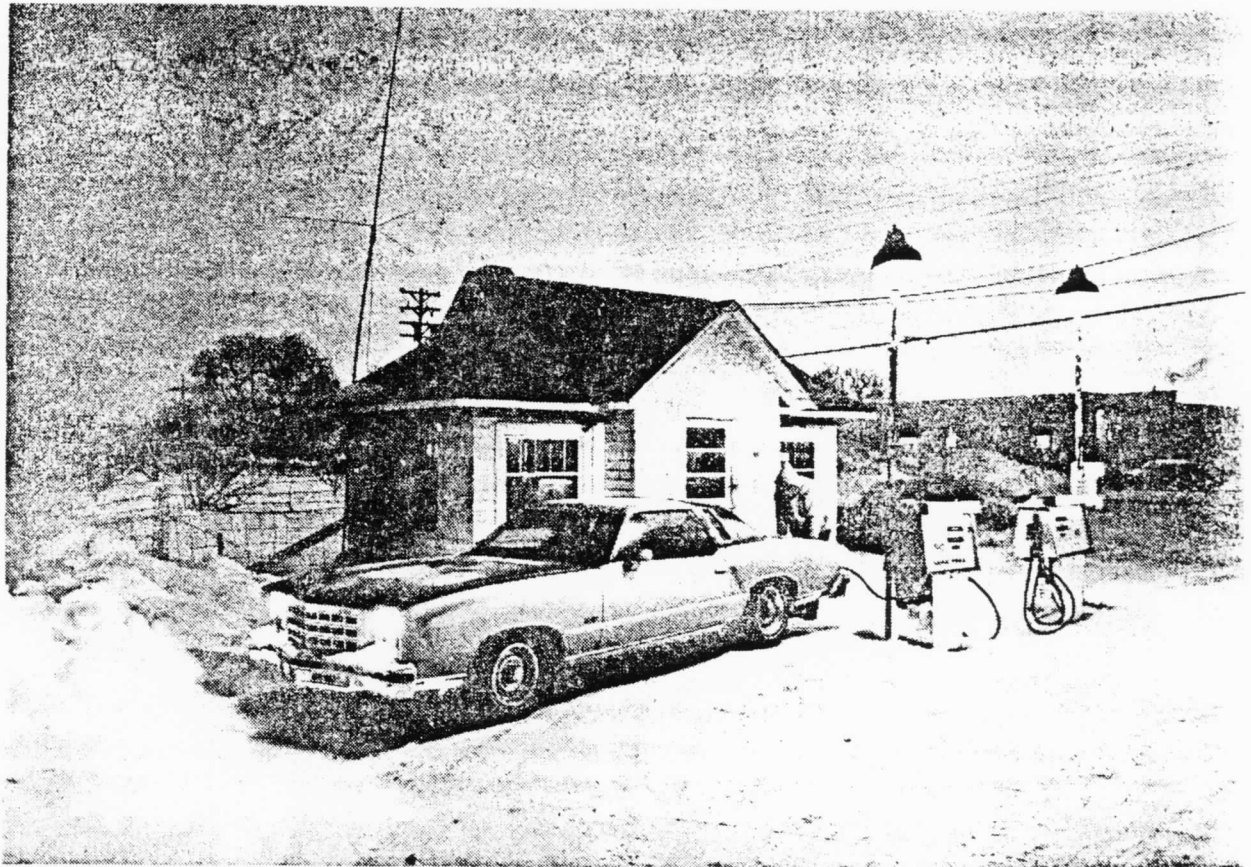

Early morning visitors utilize small town credit system

(Greg W. Wi

The 41-year-old service station is dwarfed by 1977 Chevy

Gross's favorite reading corner offers a good view of the bay area and provides a comfortable spot to while away the time as he waits for his next customer. (John Simon photos)