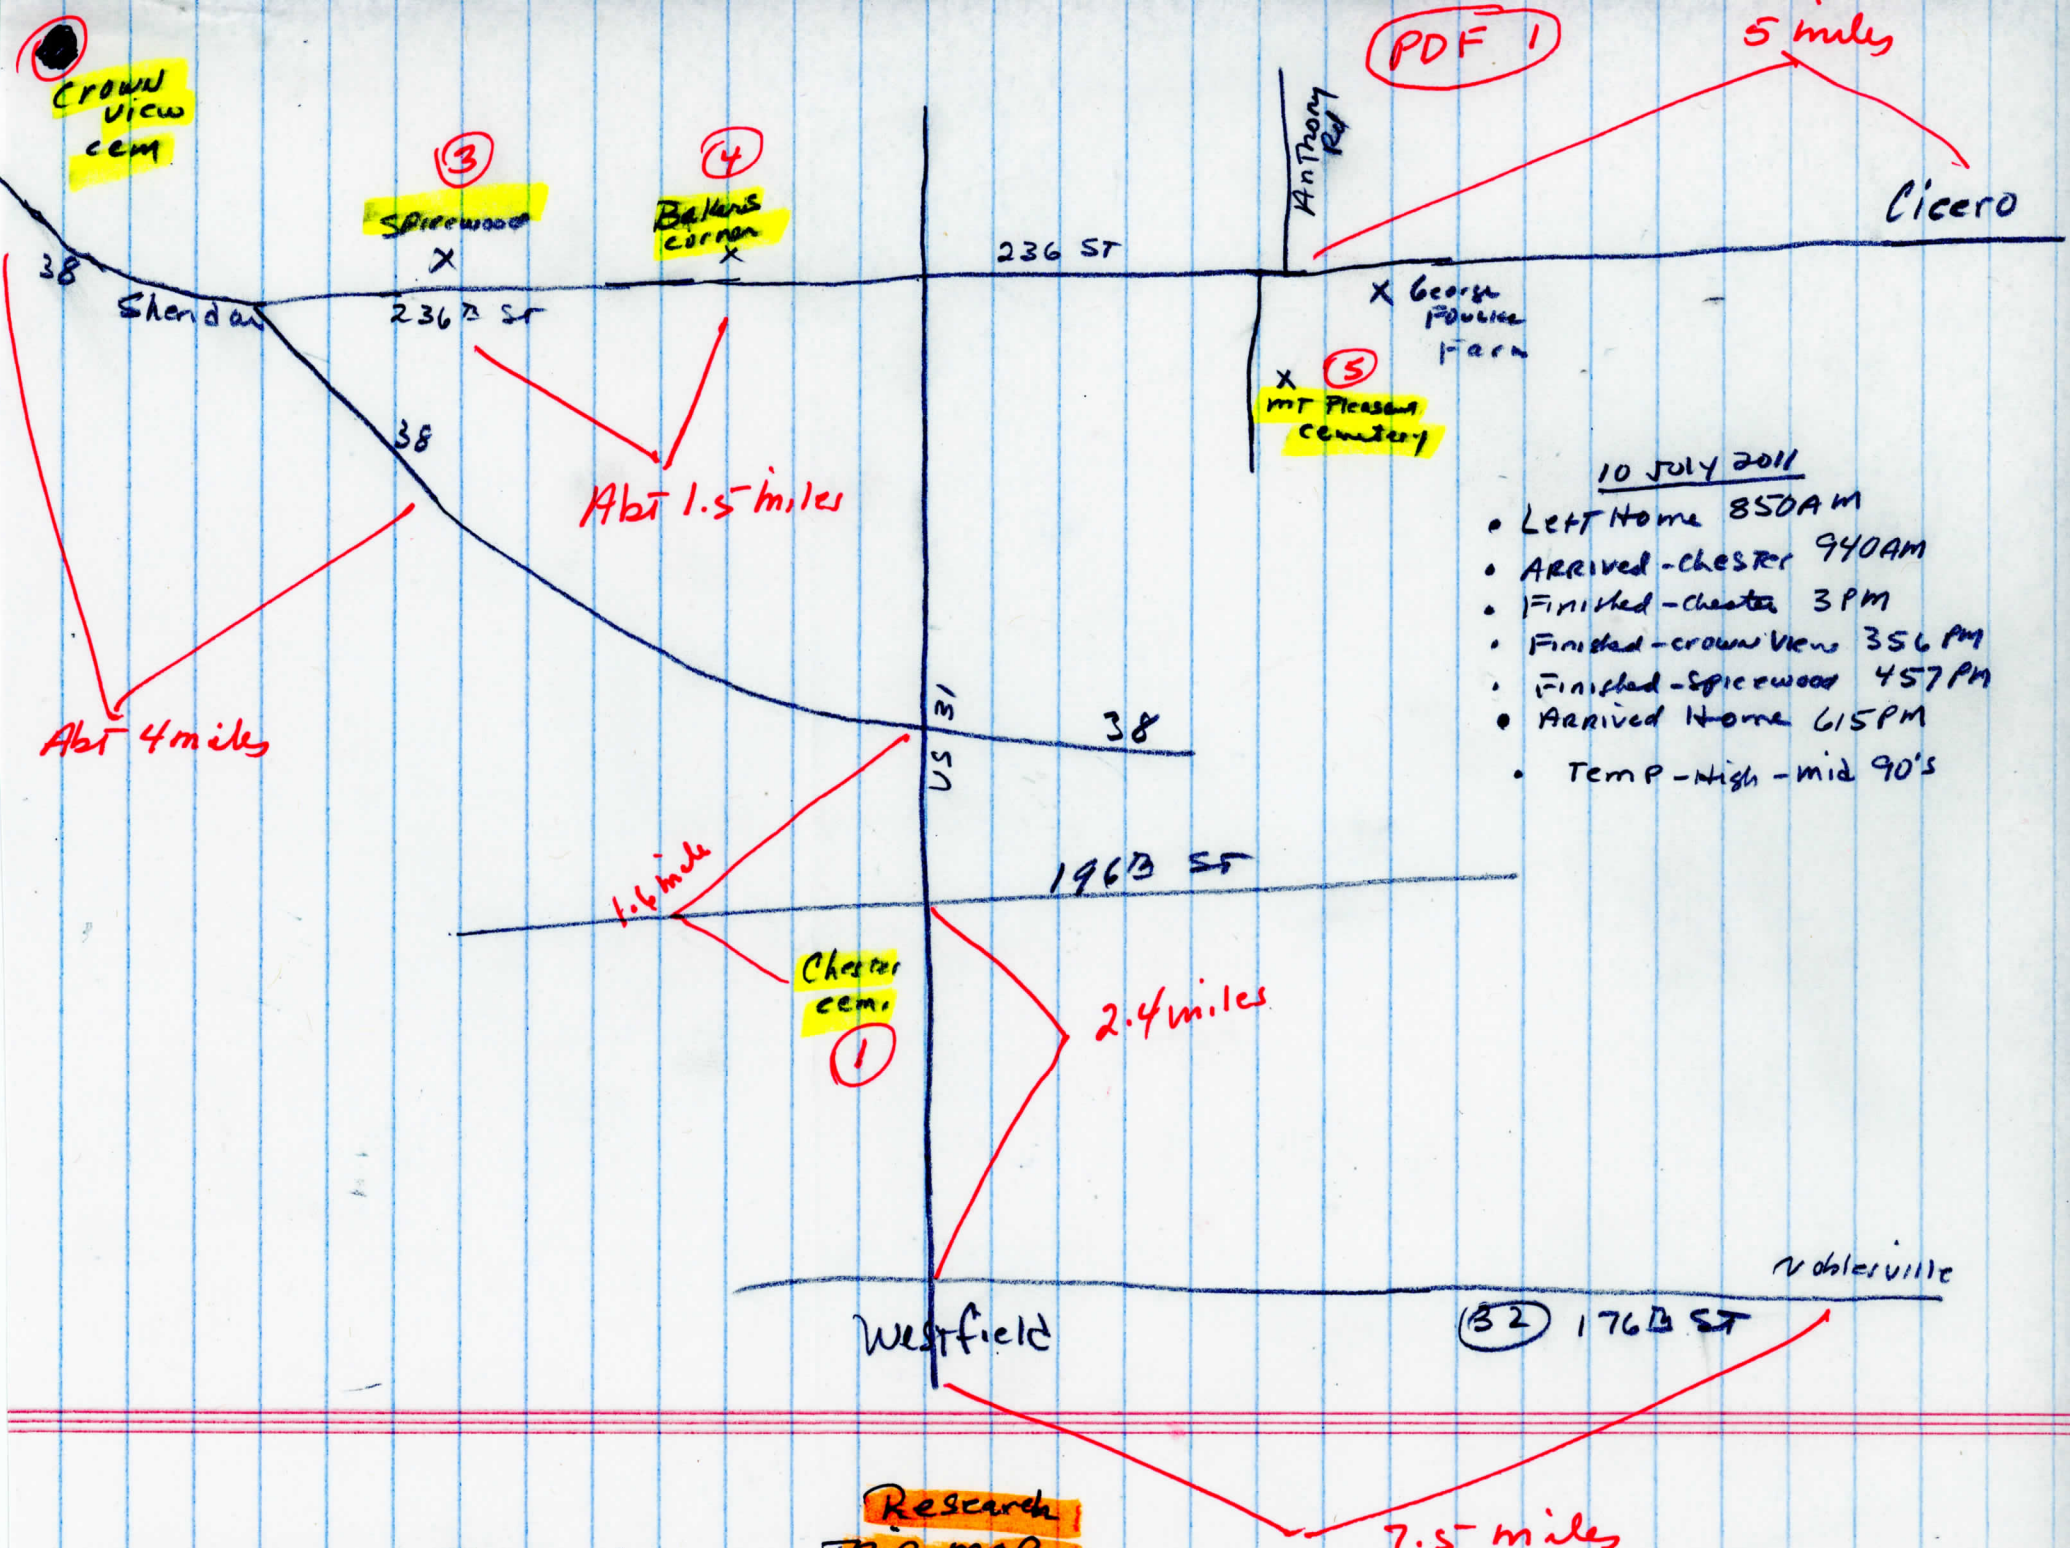

Research TRIP

10 July 2011

Acc001863 - Doc2033.Pdf

1. TRIP map - PDF Page 1
2. Chester friends Cemetery
 - Headstone map PDF Pages 2-9
 - PHOTO LOG - PDF Pages 10-17
3. Crown view cemetery
 - PHOTO LOG - PDF Page 18
4. Spicewood Cemetery
 - PHOTO LOG - PDF Page 19

10 July 2011

- Left Home 850AM
- Arrived - Chester 940AM
- Finished - Chester 3PM
- Finished - Crown View 356 PM
- Finished - Spicewood 457 PM
- Arrived Home 615 PM
- Temp - High - mid 90's

~~Row 1~~

~~1-1~~
~~Barker~~