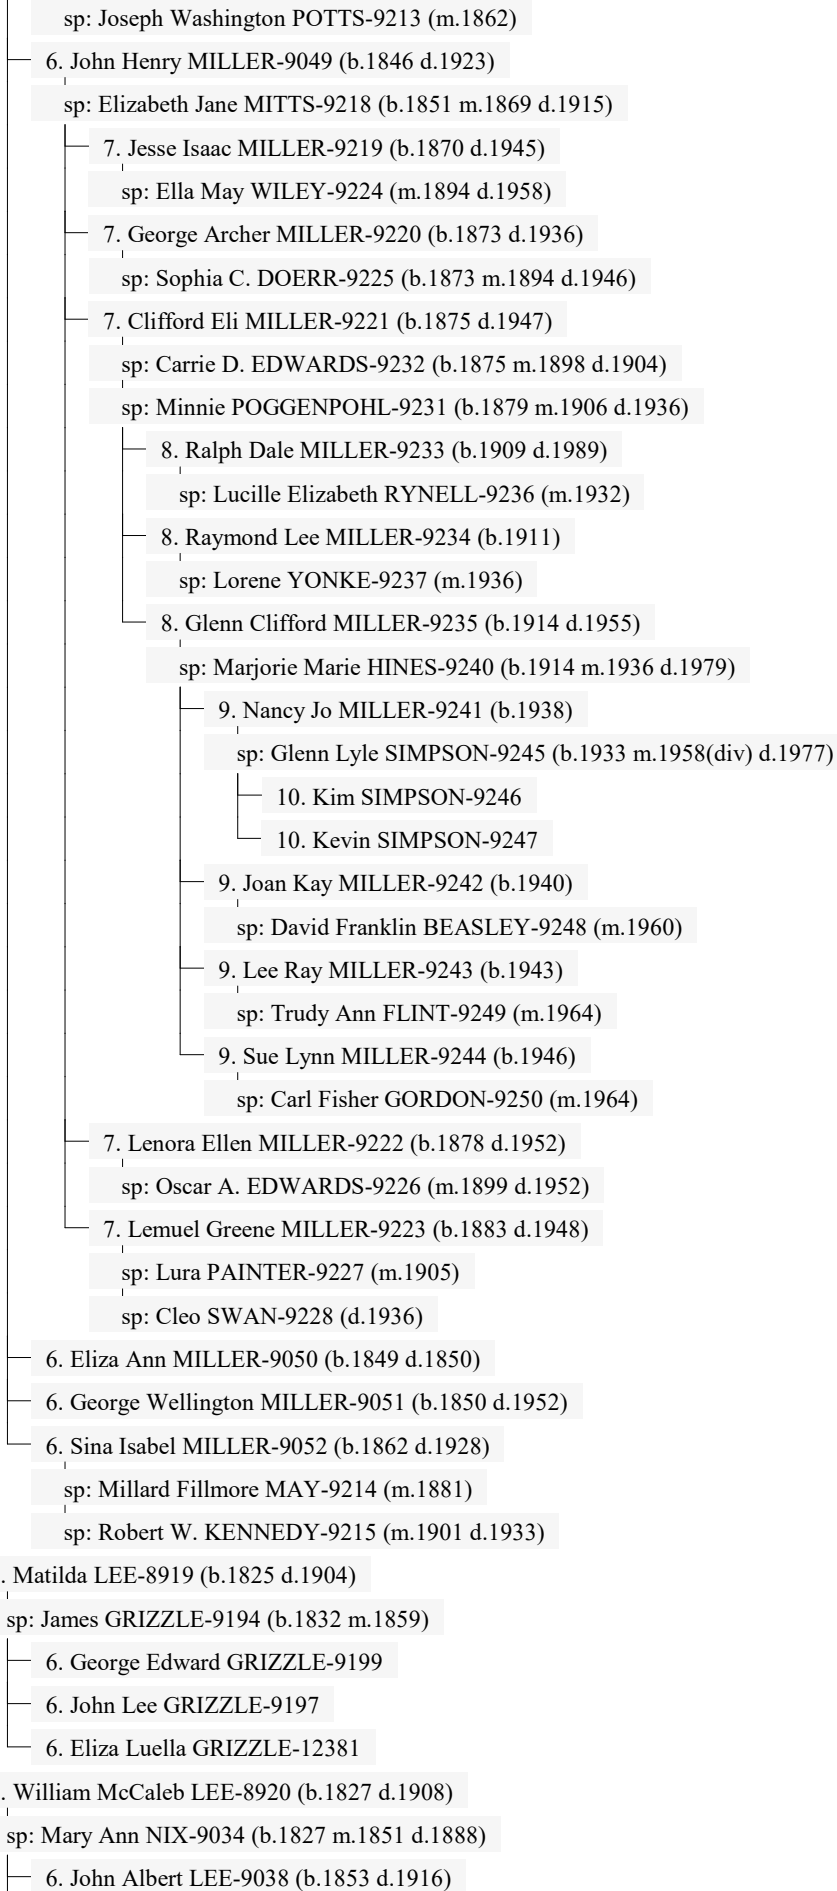

Descendants of John UPTON-15067