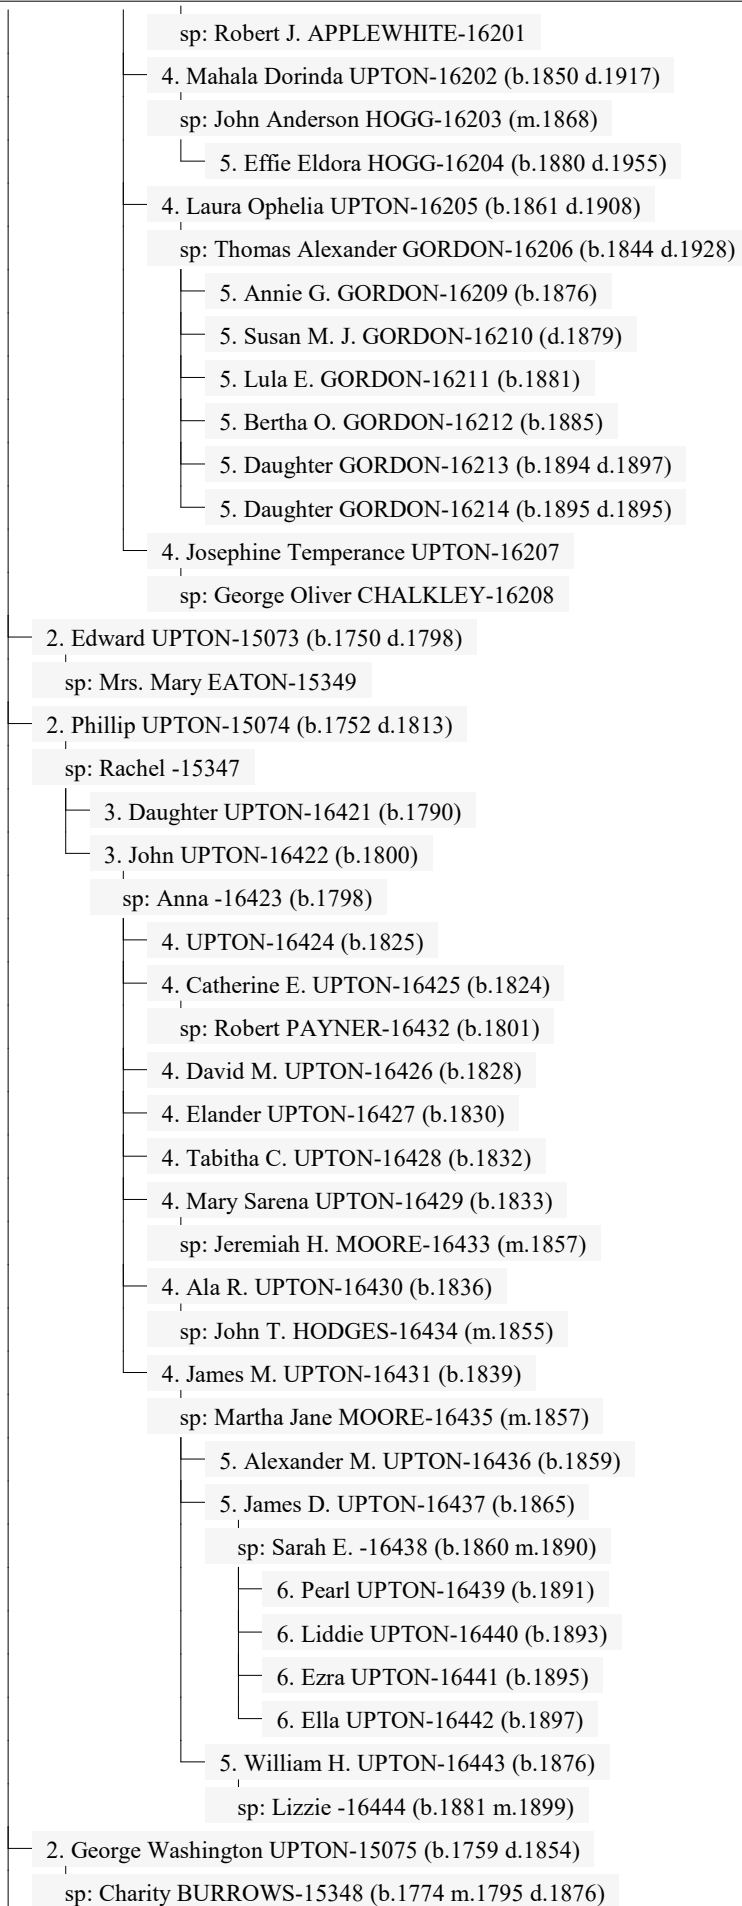

Descendants of John UPTON-15067

15 Feb 2017

Page 100