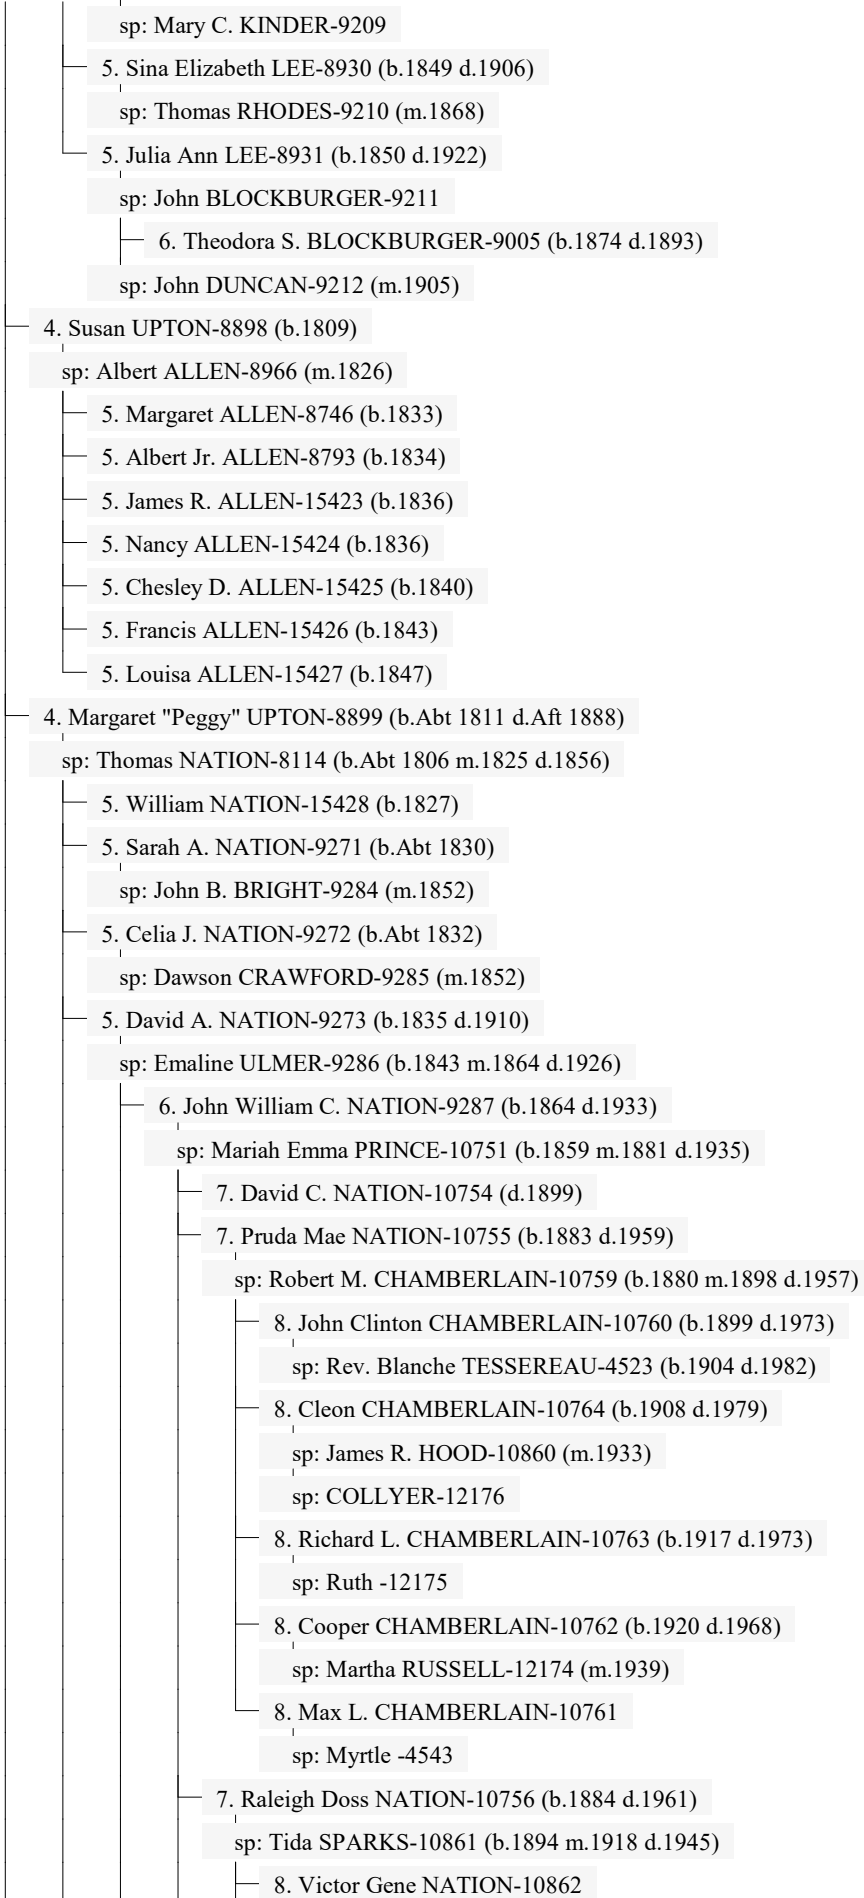

Descendants of John UPTON-15067