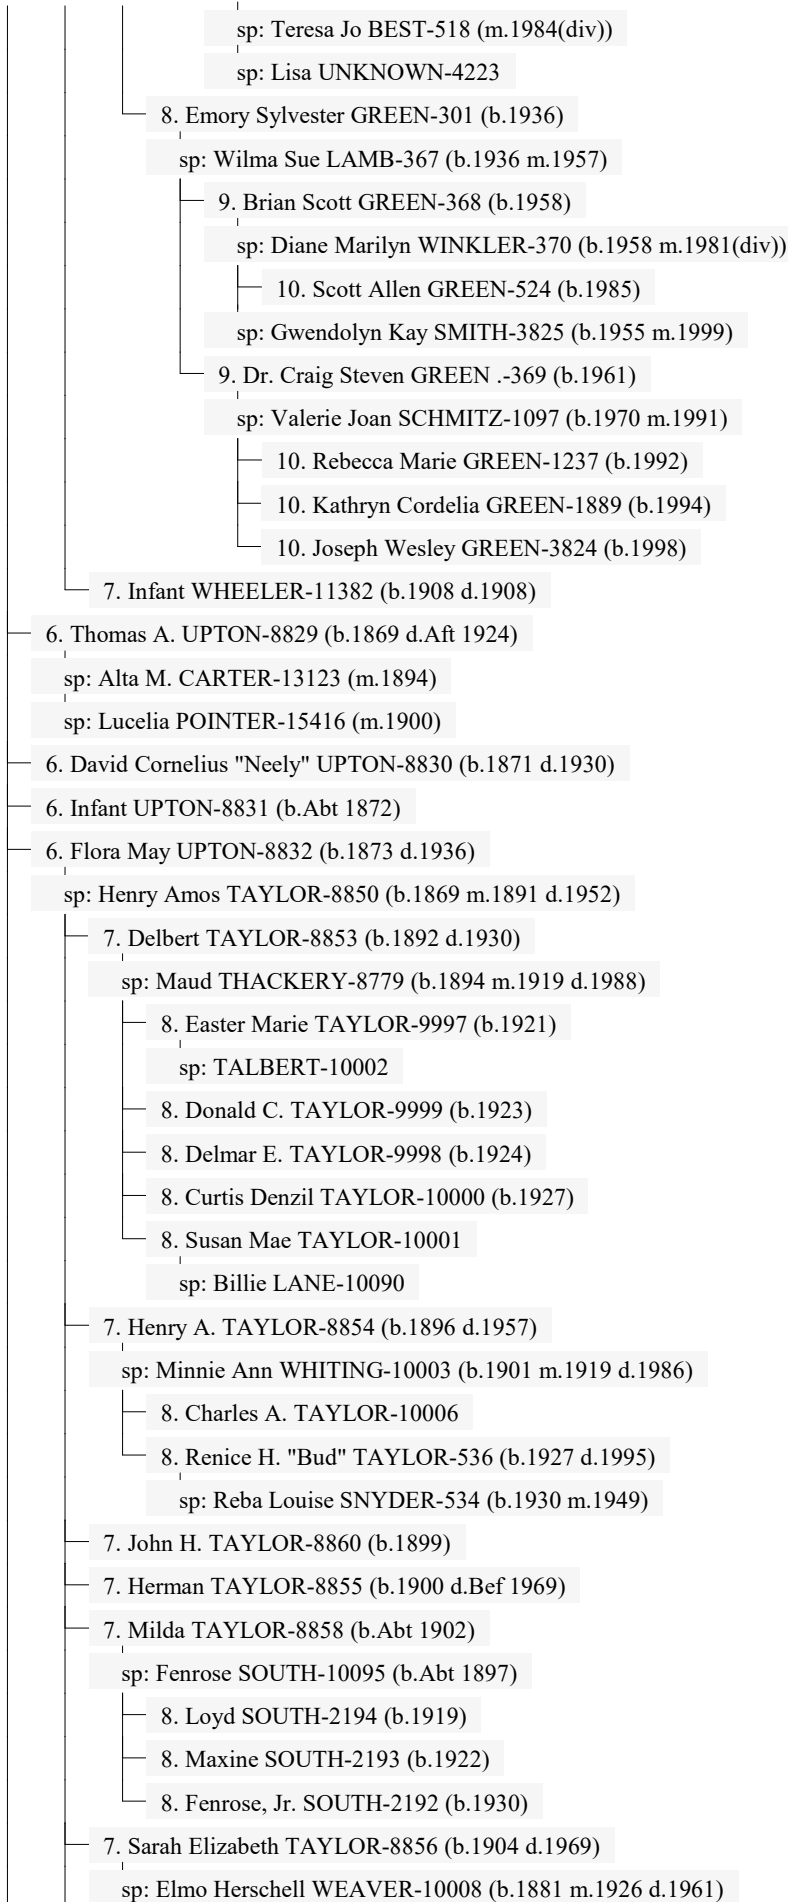

Descendants of John UPTON-15067