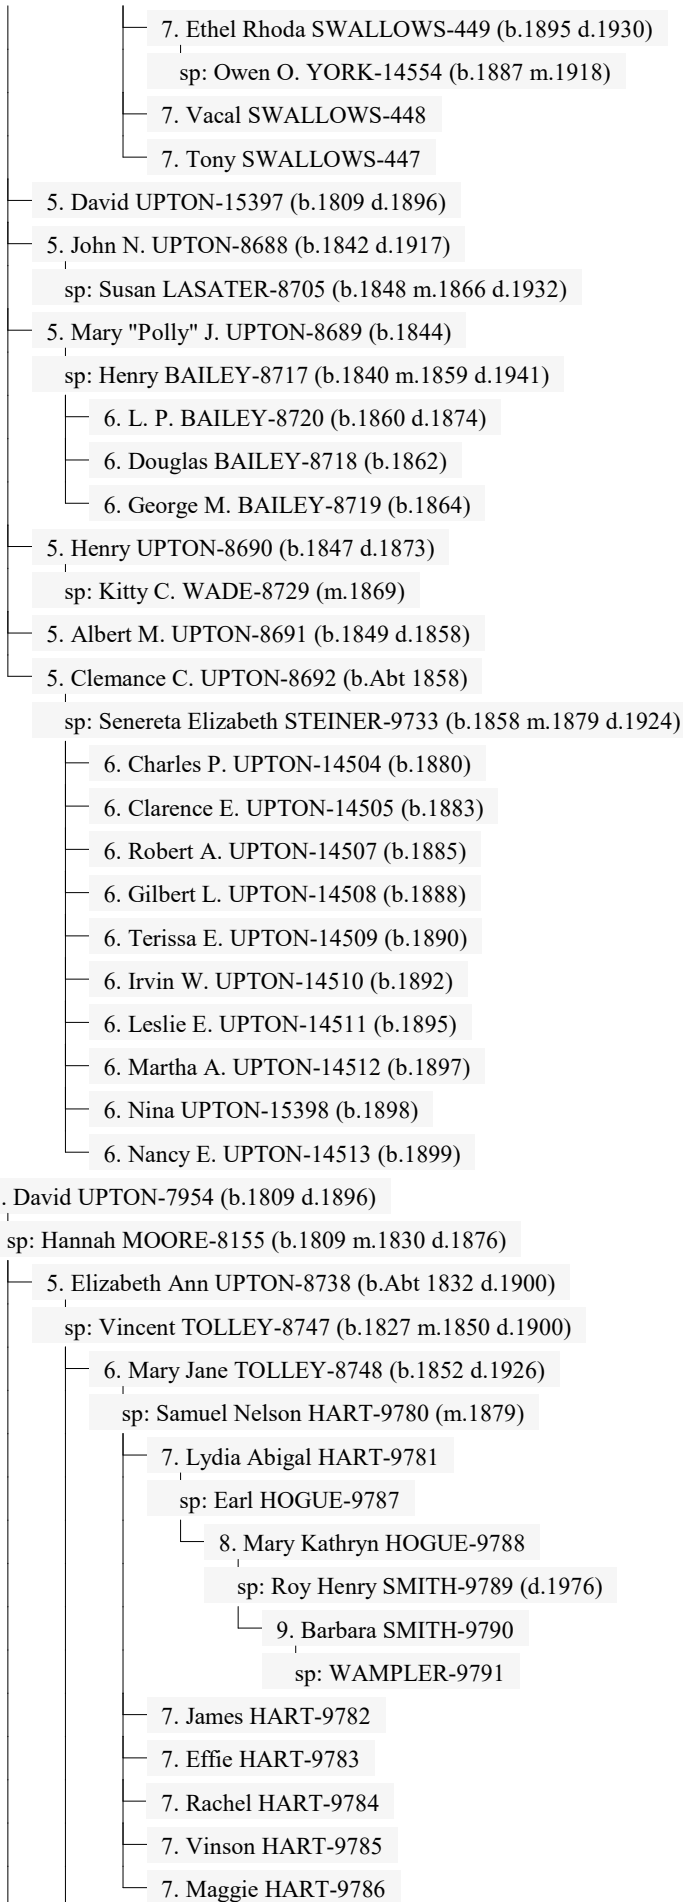

Descendants of John UPTON-15067