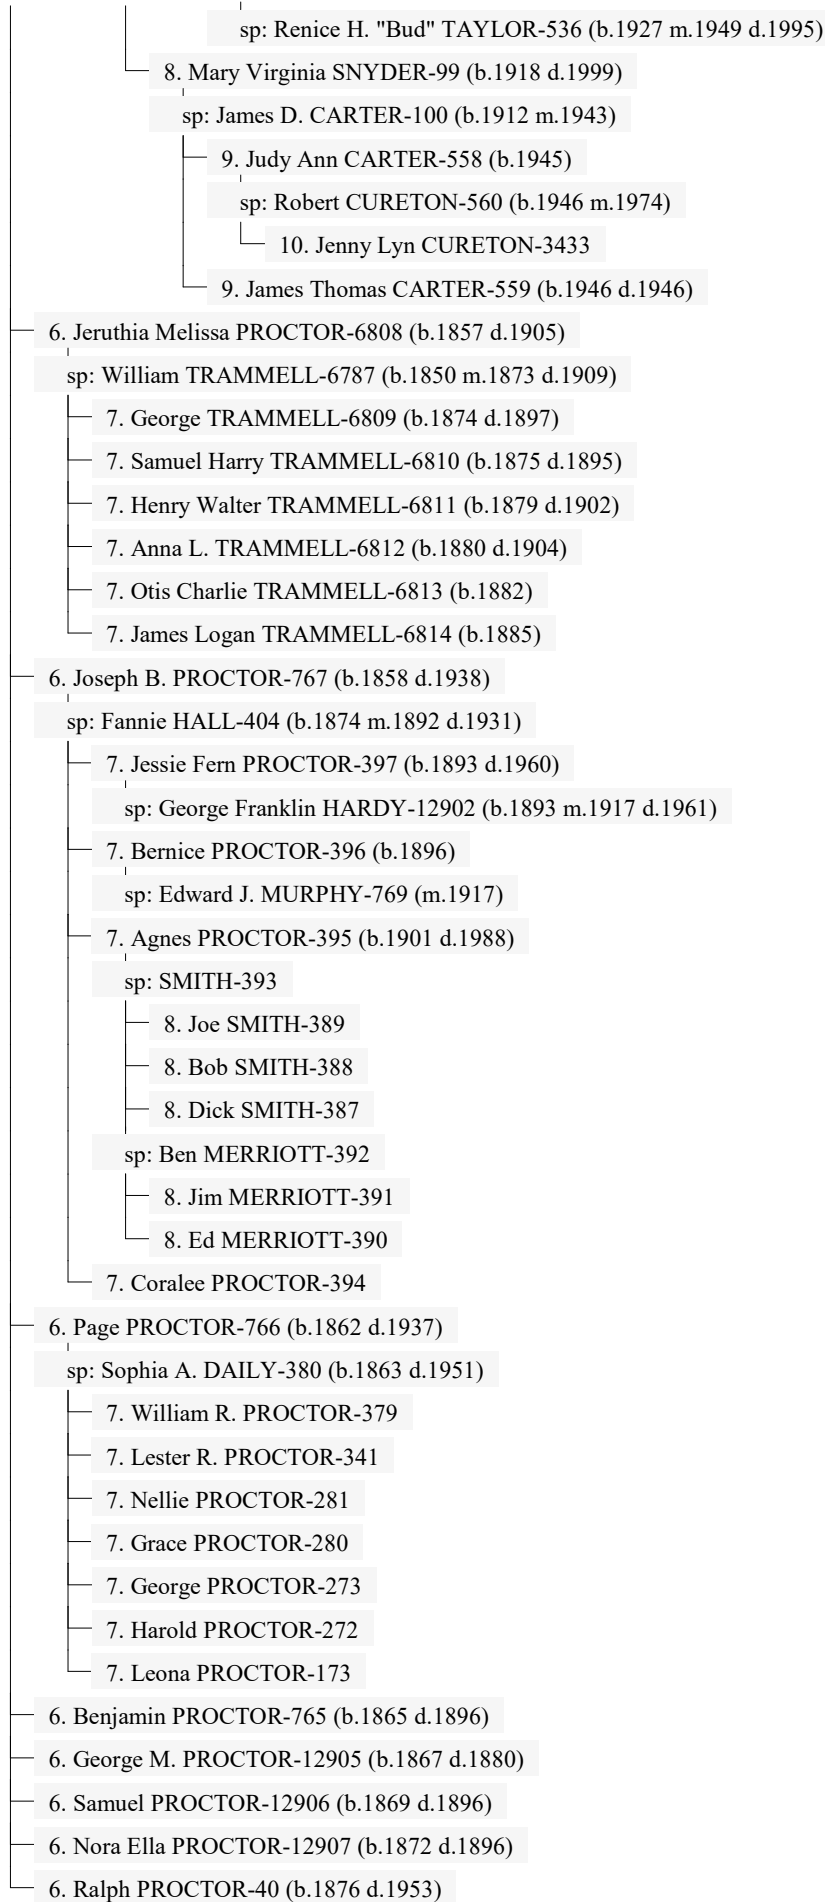

Descendants of John UPTON-15067