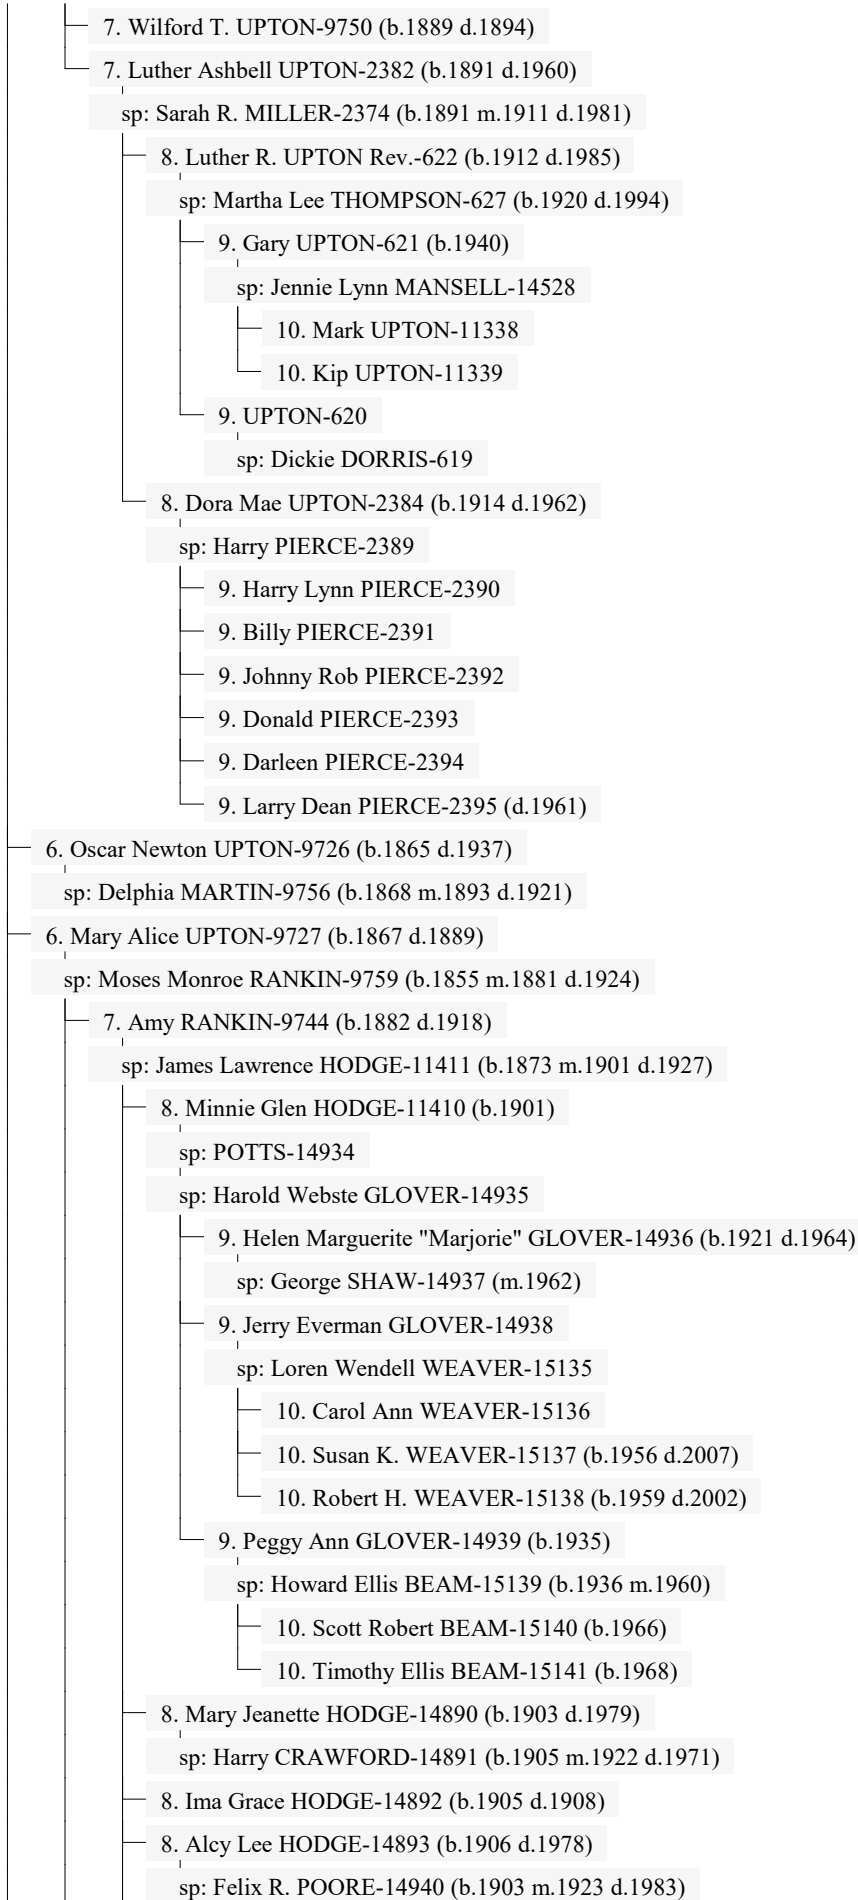

Descendants of John UPTON-15067