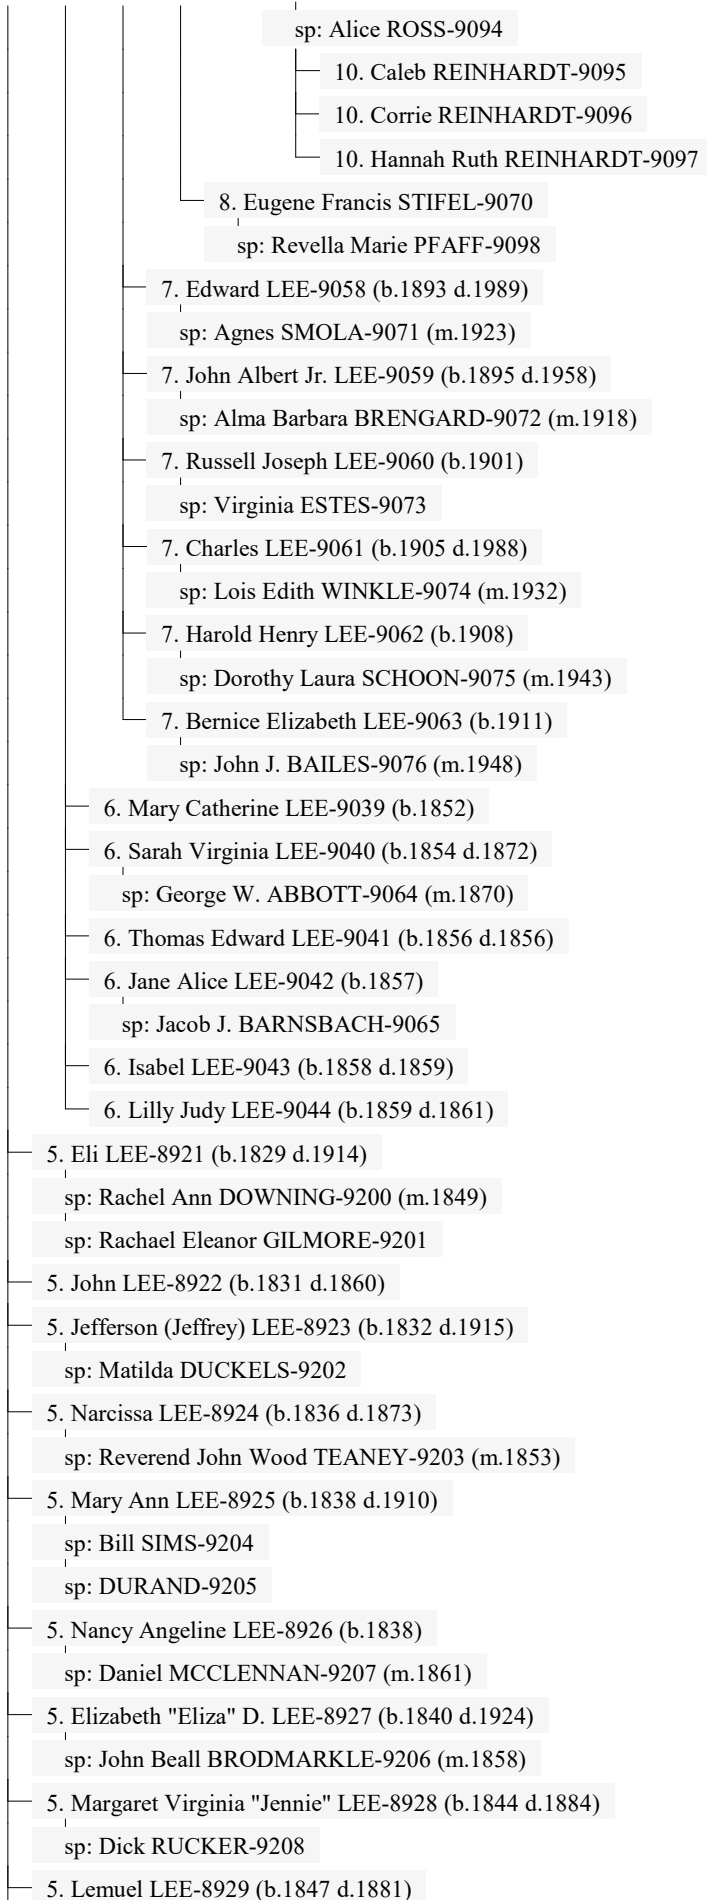

Descendants of John UPTON-15067