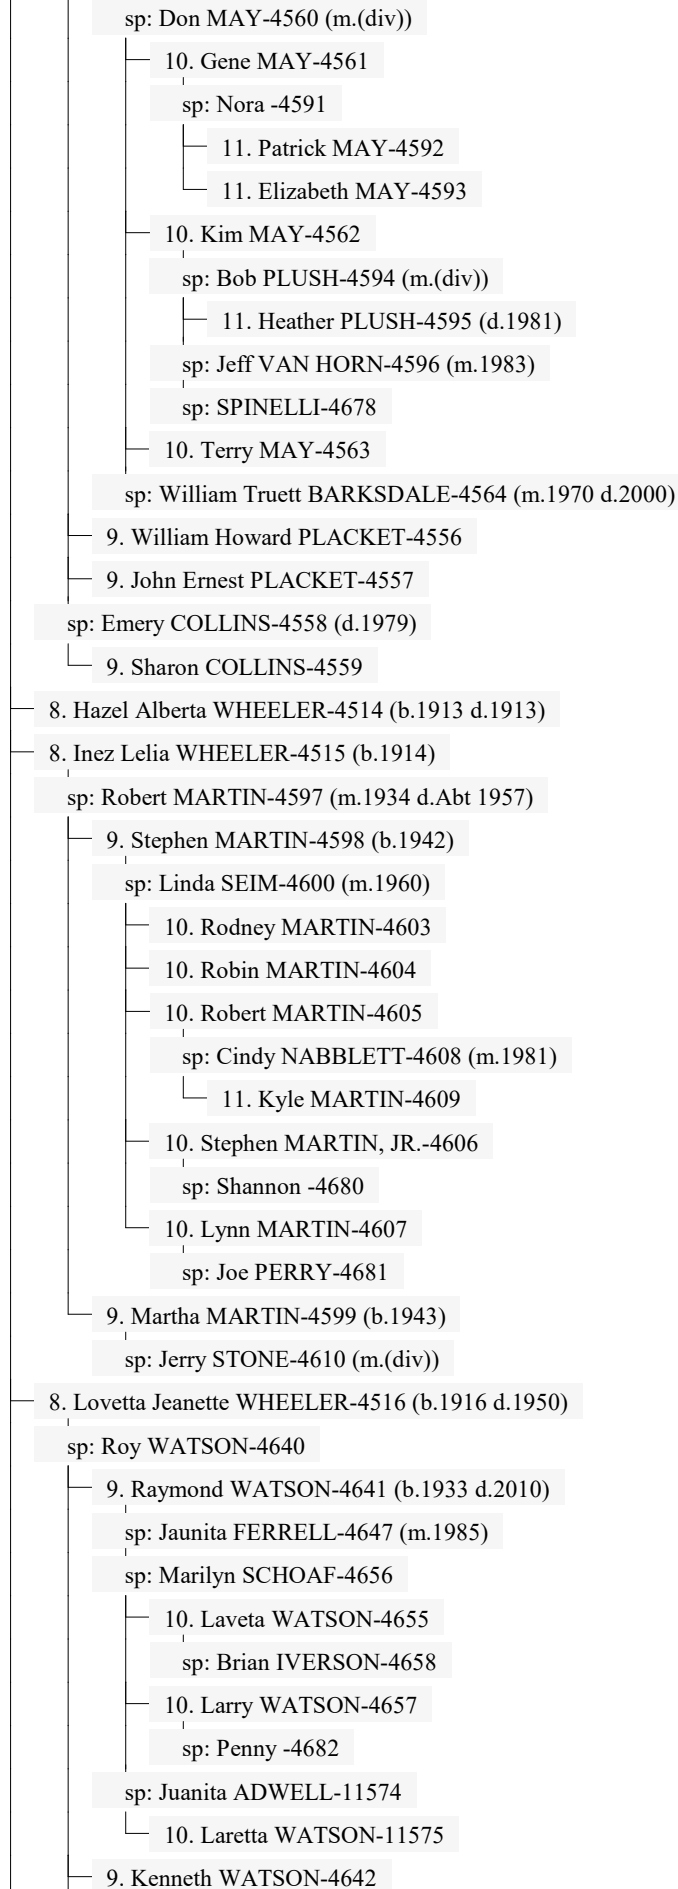

Descendants of John UPTON-15067