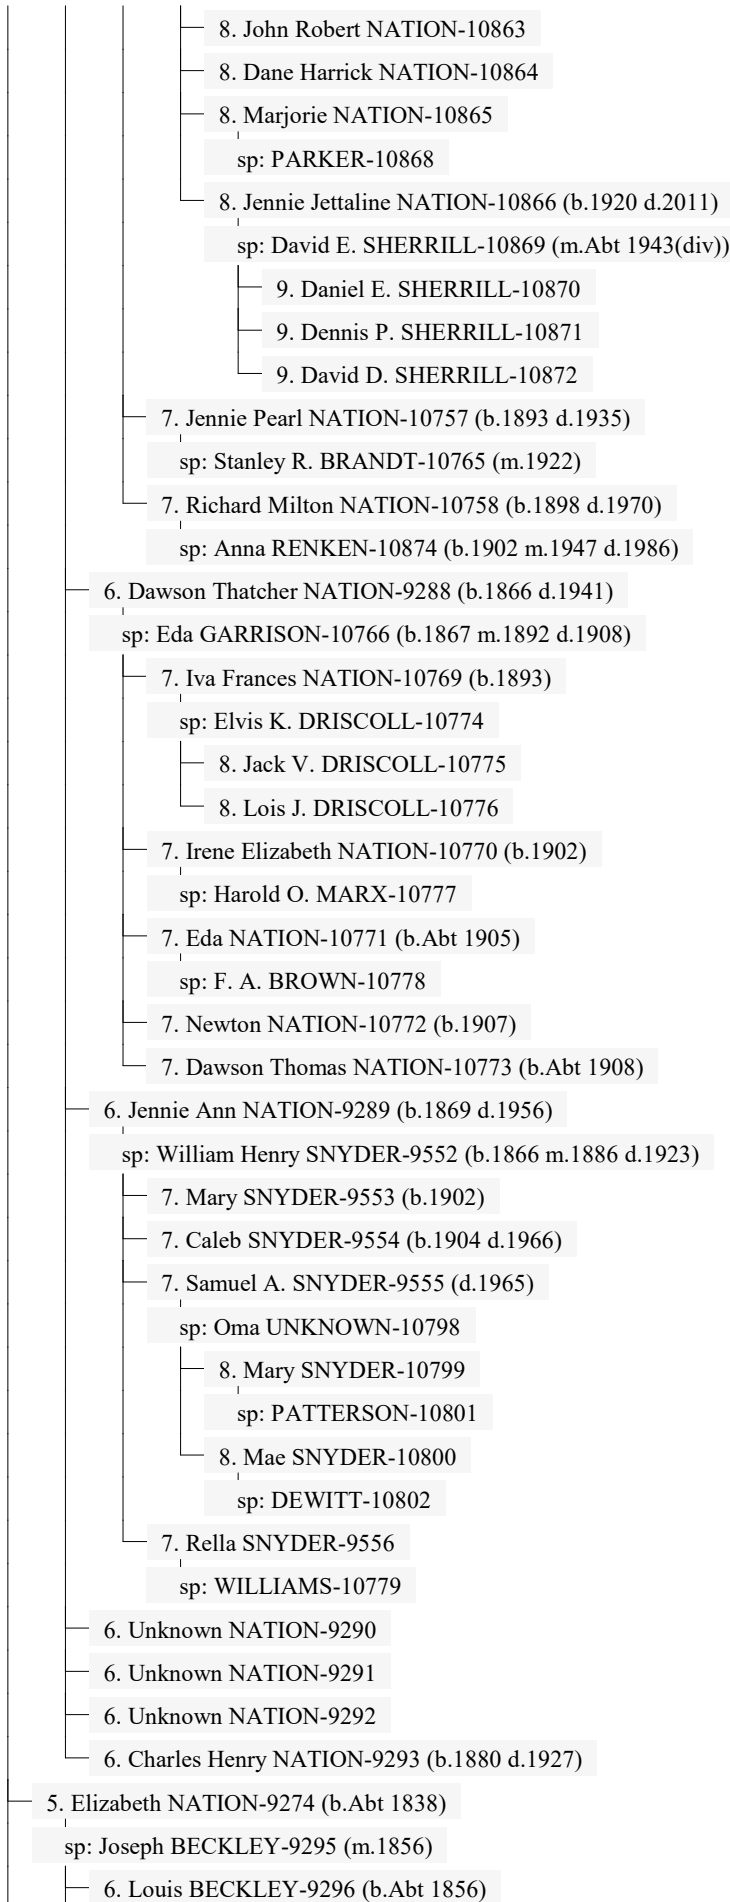

Descendants of John UPTON-15067