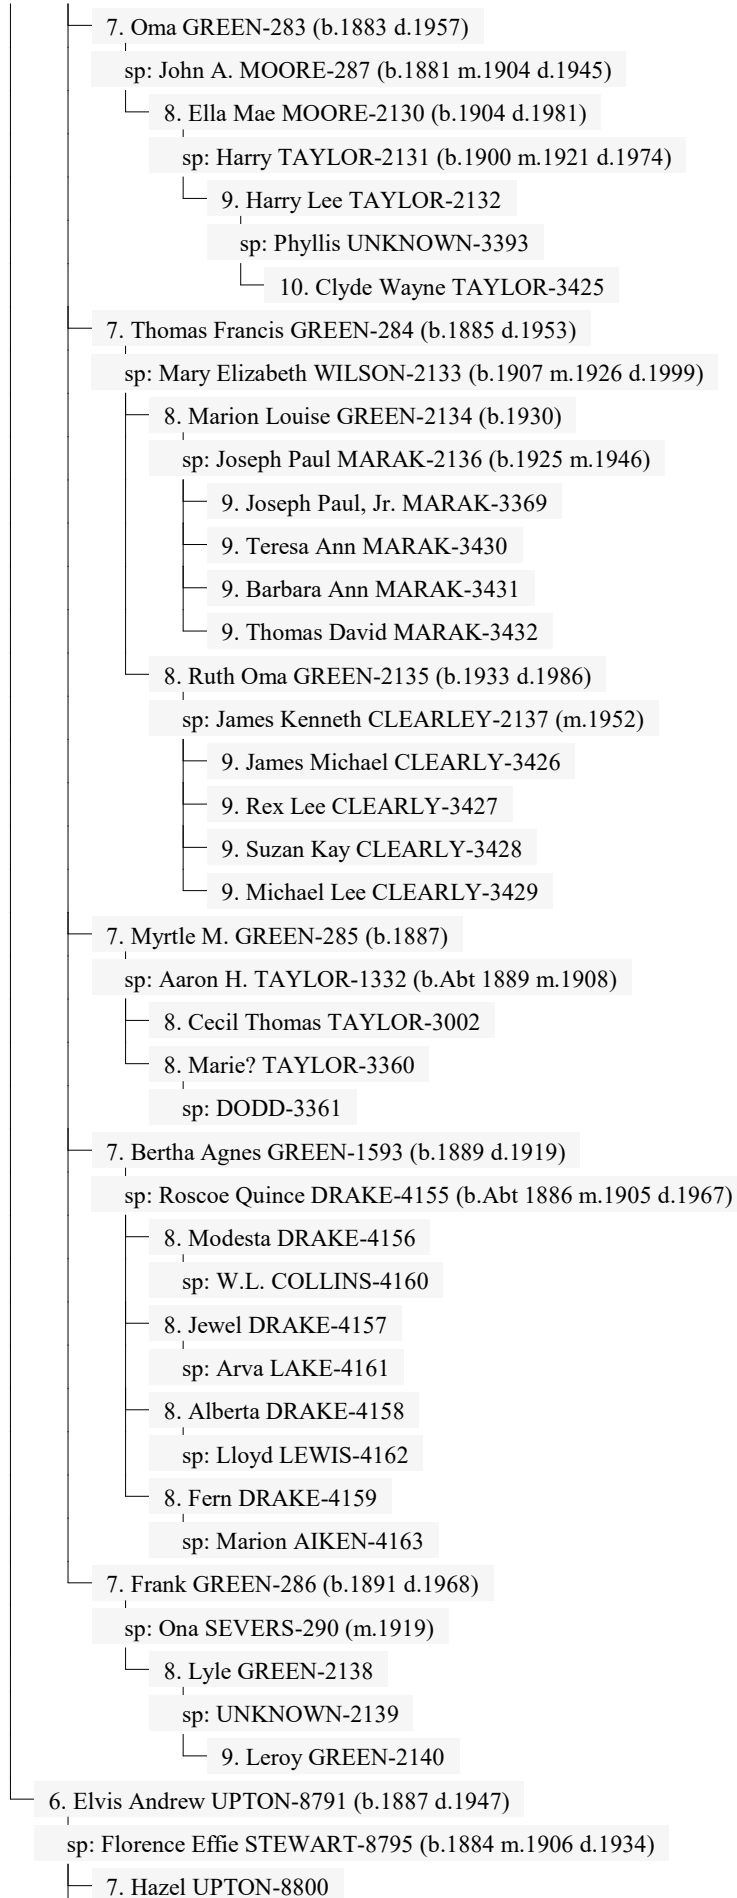

Descendants of John UPTON-15067