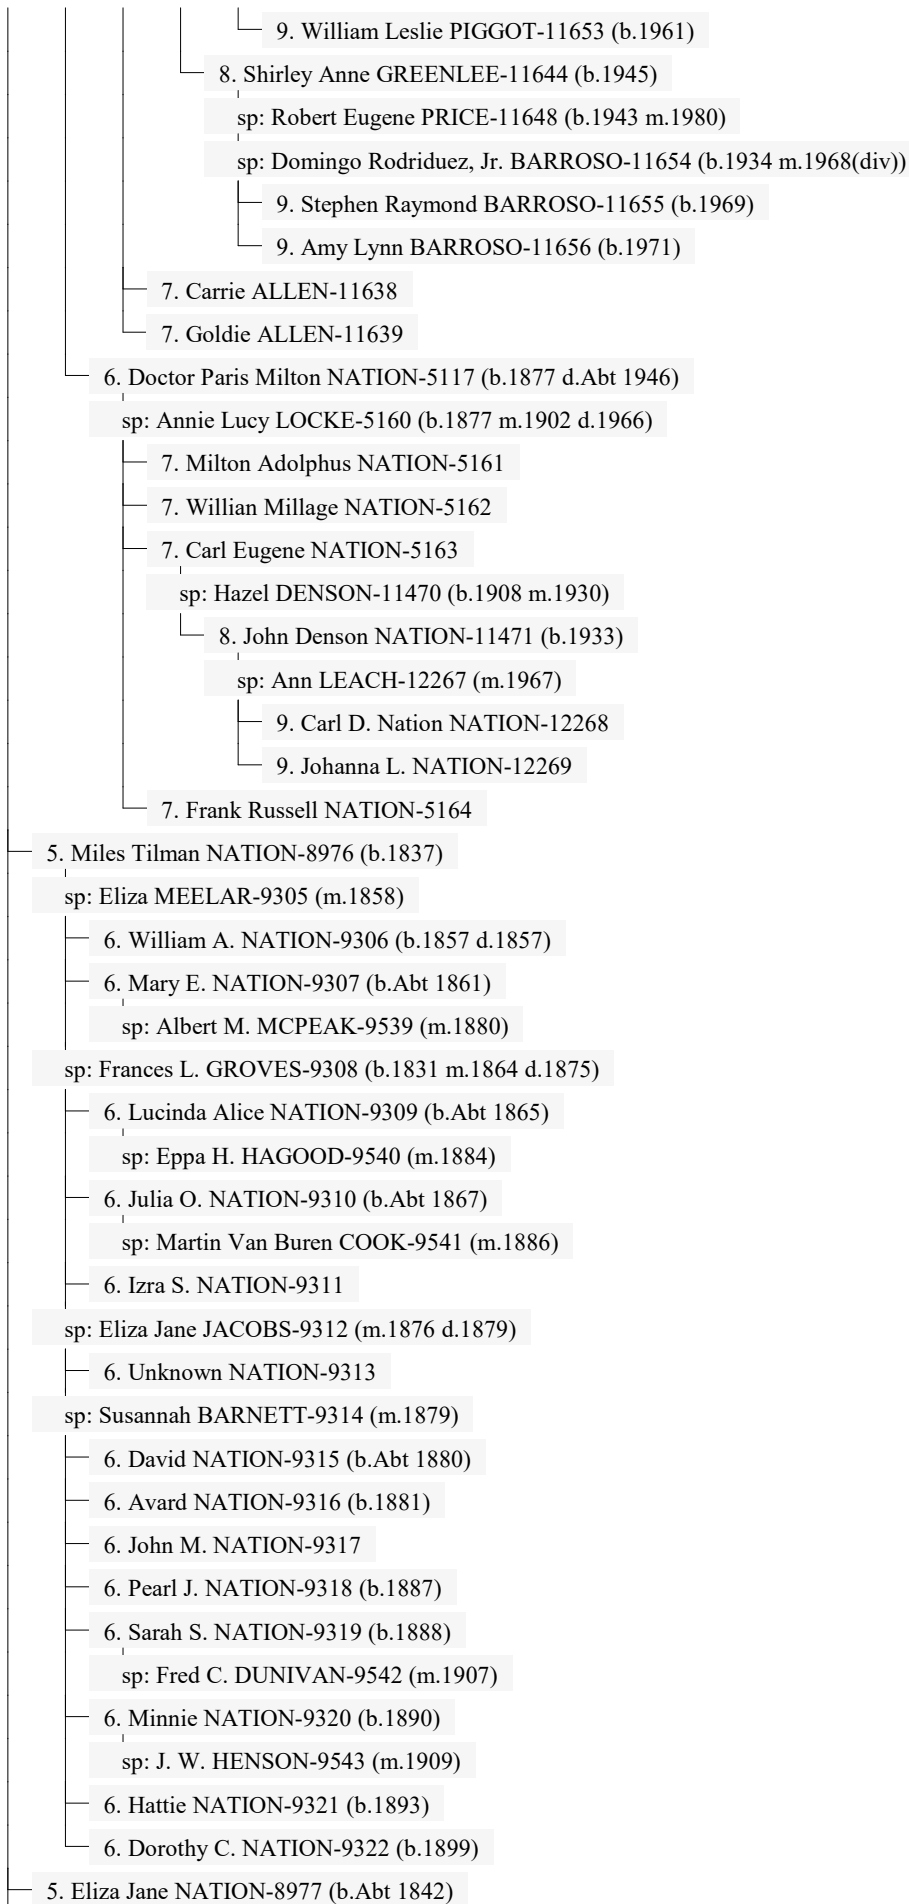

Descendants of John UPTON-15067