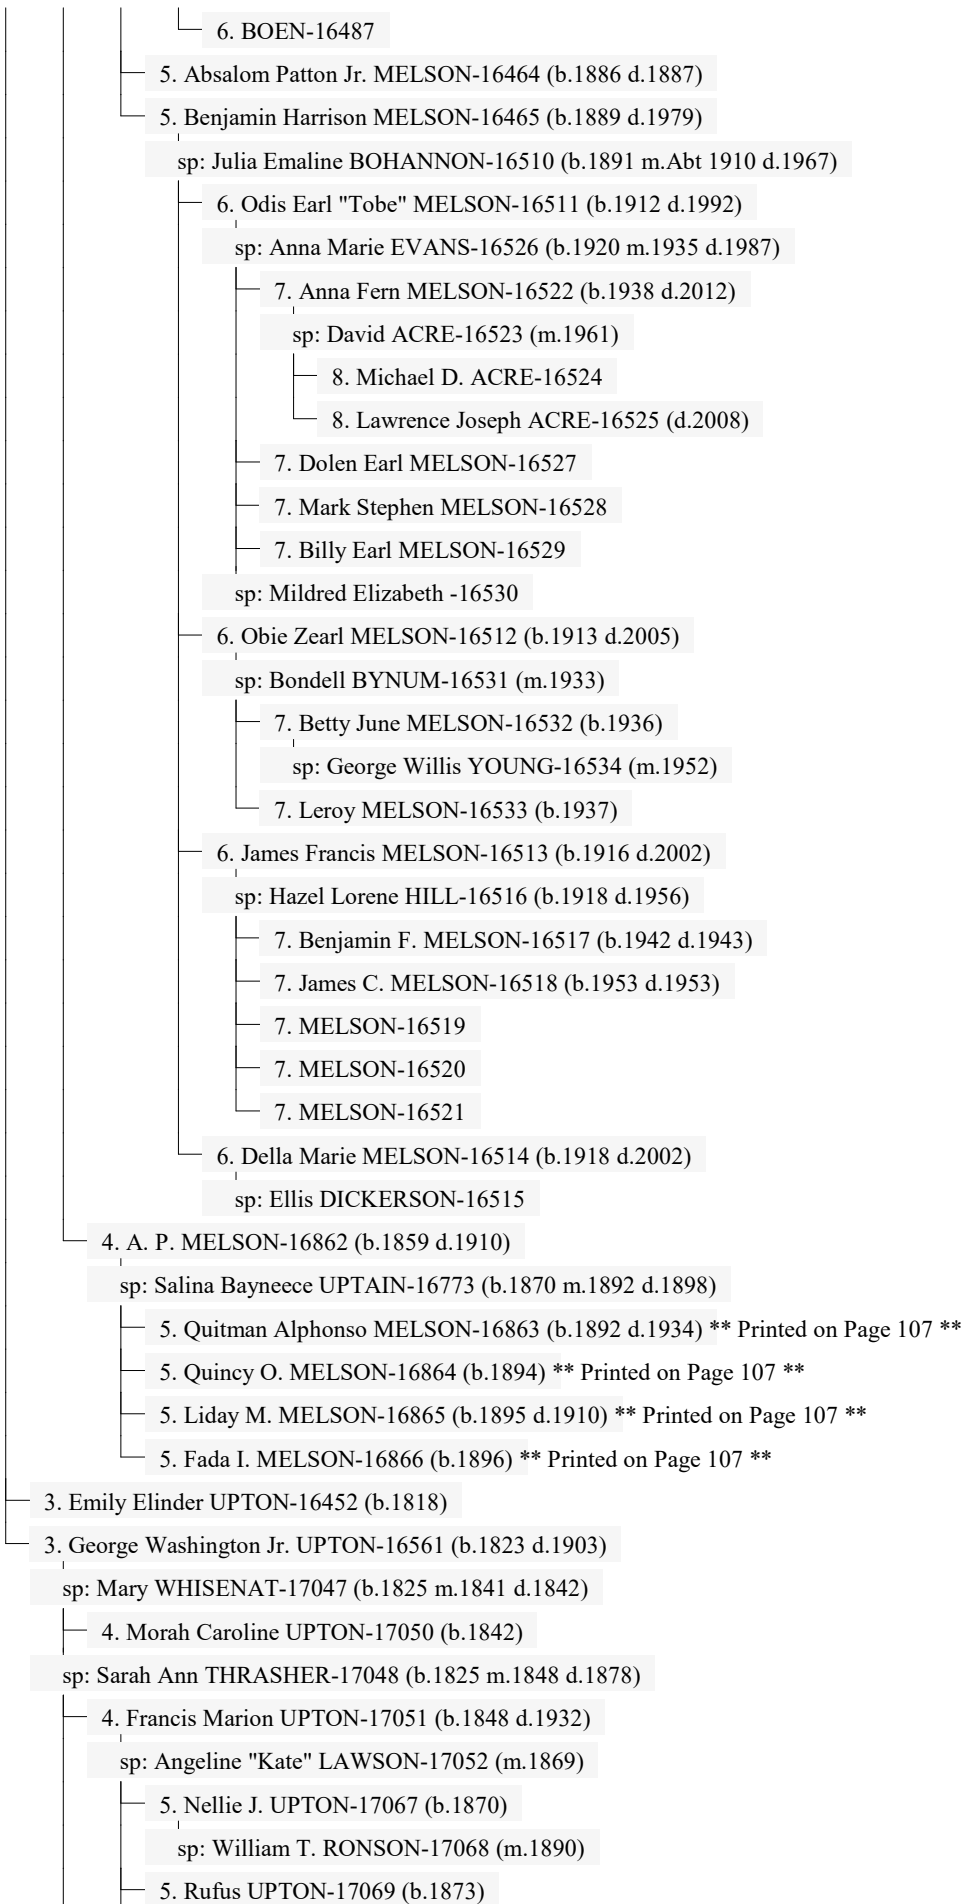

Descendants of John UPTON-15067