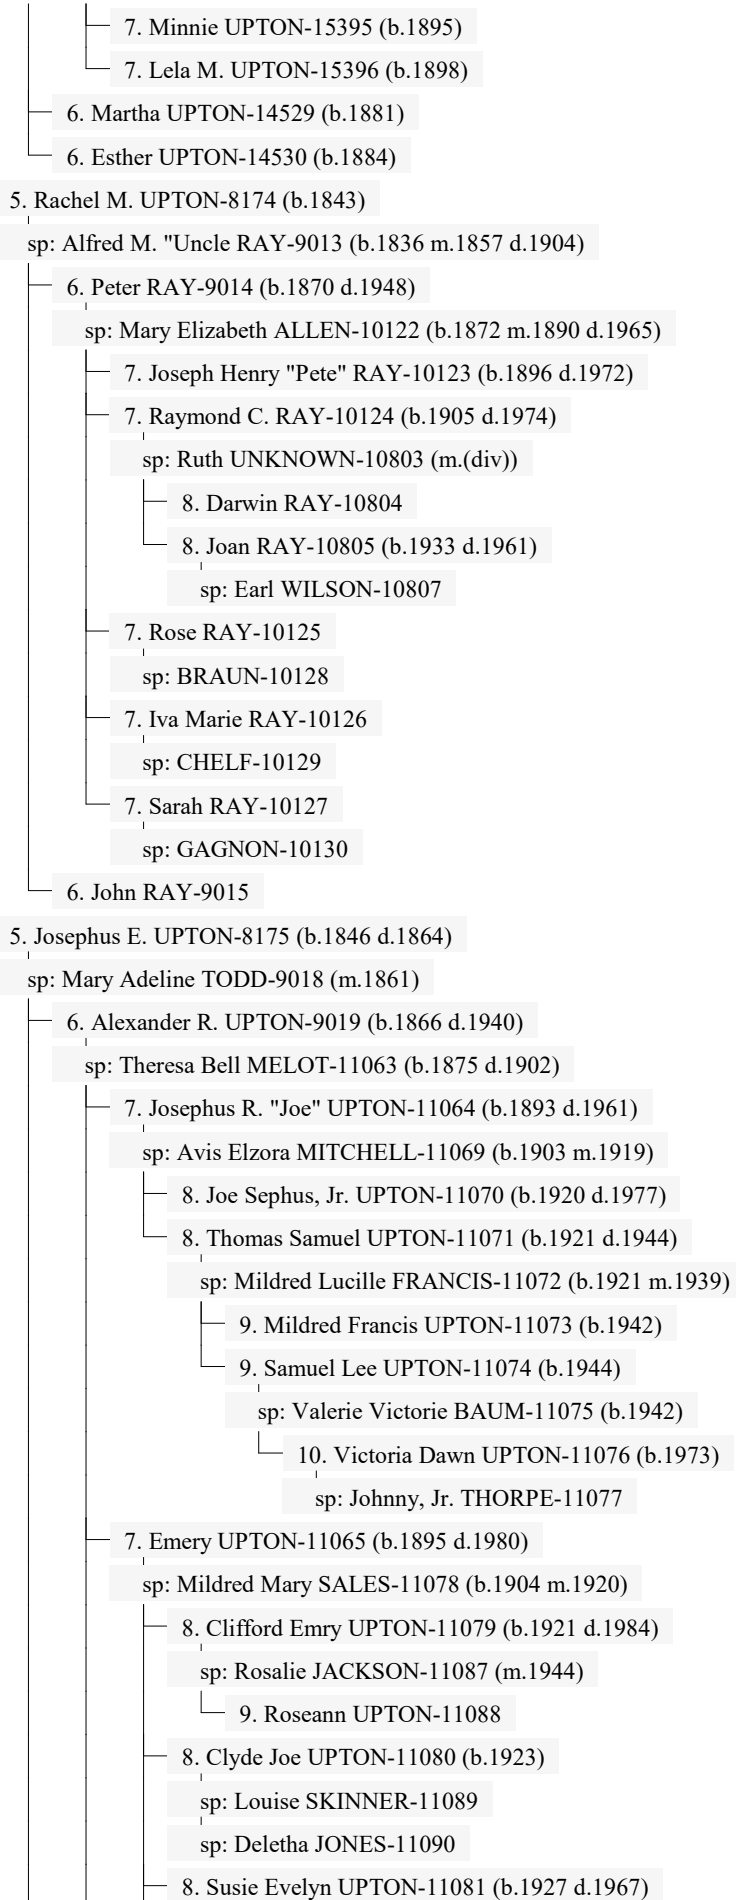

Descendants of John UPTON-15067