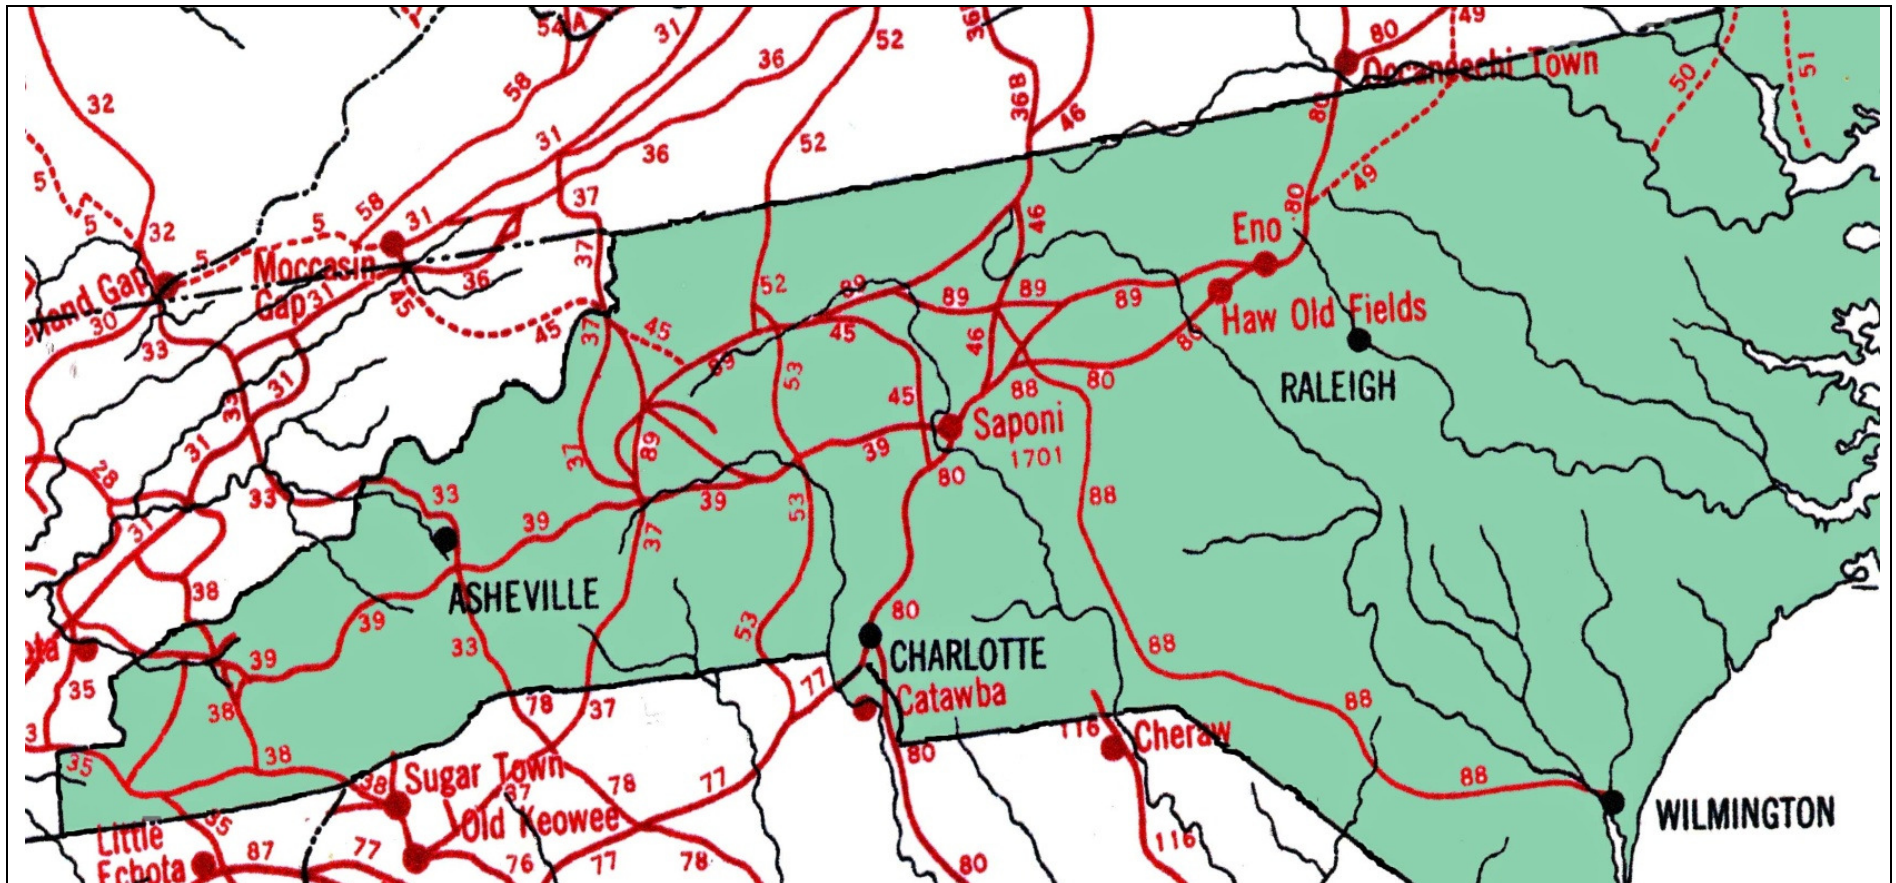

Native-American Trails in North Carolina

- 33 = Catawba Trail
- 35 = Unicoi Turnpike
- 37 = Old Cherokee Path to Virginia
- 38 = Tuckaleechee & Southeastern Trail
- 39 = Rutherford's War Trace
- 45 = Boone's Trail from Yadkin River to Boonesborough
- 46 = Saura-Saponi Trail
- 49 = Pioneer Rd. from Petersburg to Tar River

- 50 = Pioneer Rd. between VA and Roanoke River
- 51 = Pioneer Rd. between VA and Albemarle Sound
- 52 = New River and Southern Trail
- 53 = Catawba and Northern Trail
- 80 = Occaneechi Path
- 88 = Wilmington, High Point, & Northern Trail
- 89 = Occonee Path