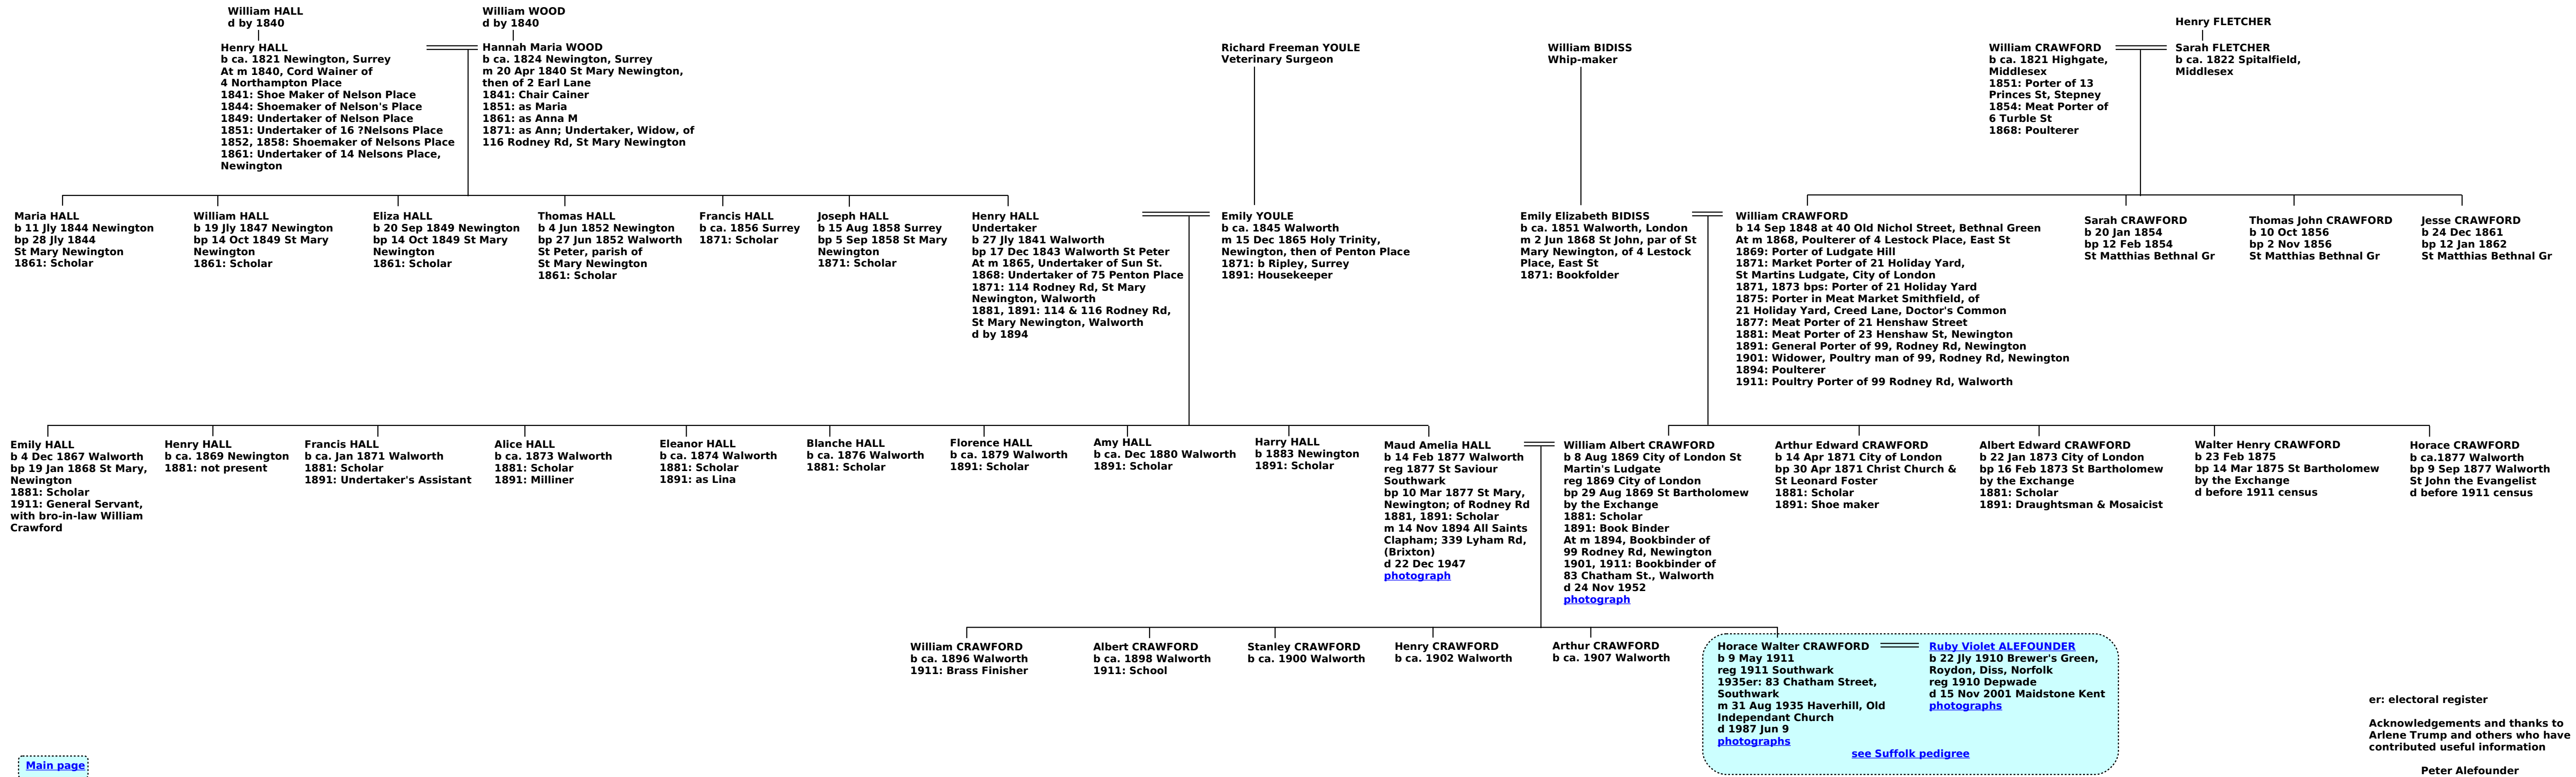

# Crawford and Hall of London

er: electoral register

Acknowledgements and thanks to Arlene Trump and others who have contributed useful information

Peter Alefounder  
alefounder@one-name.org  
March 2016

[Main page](#)