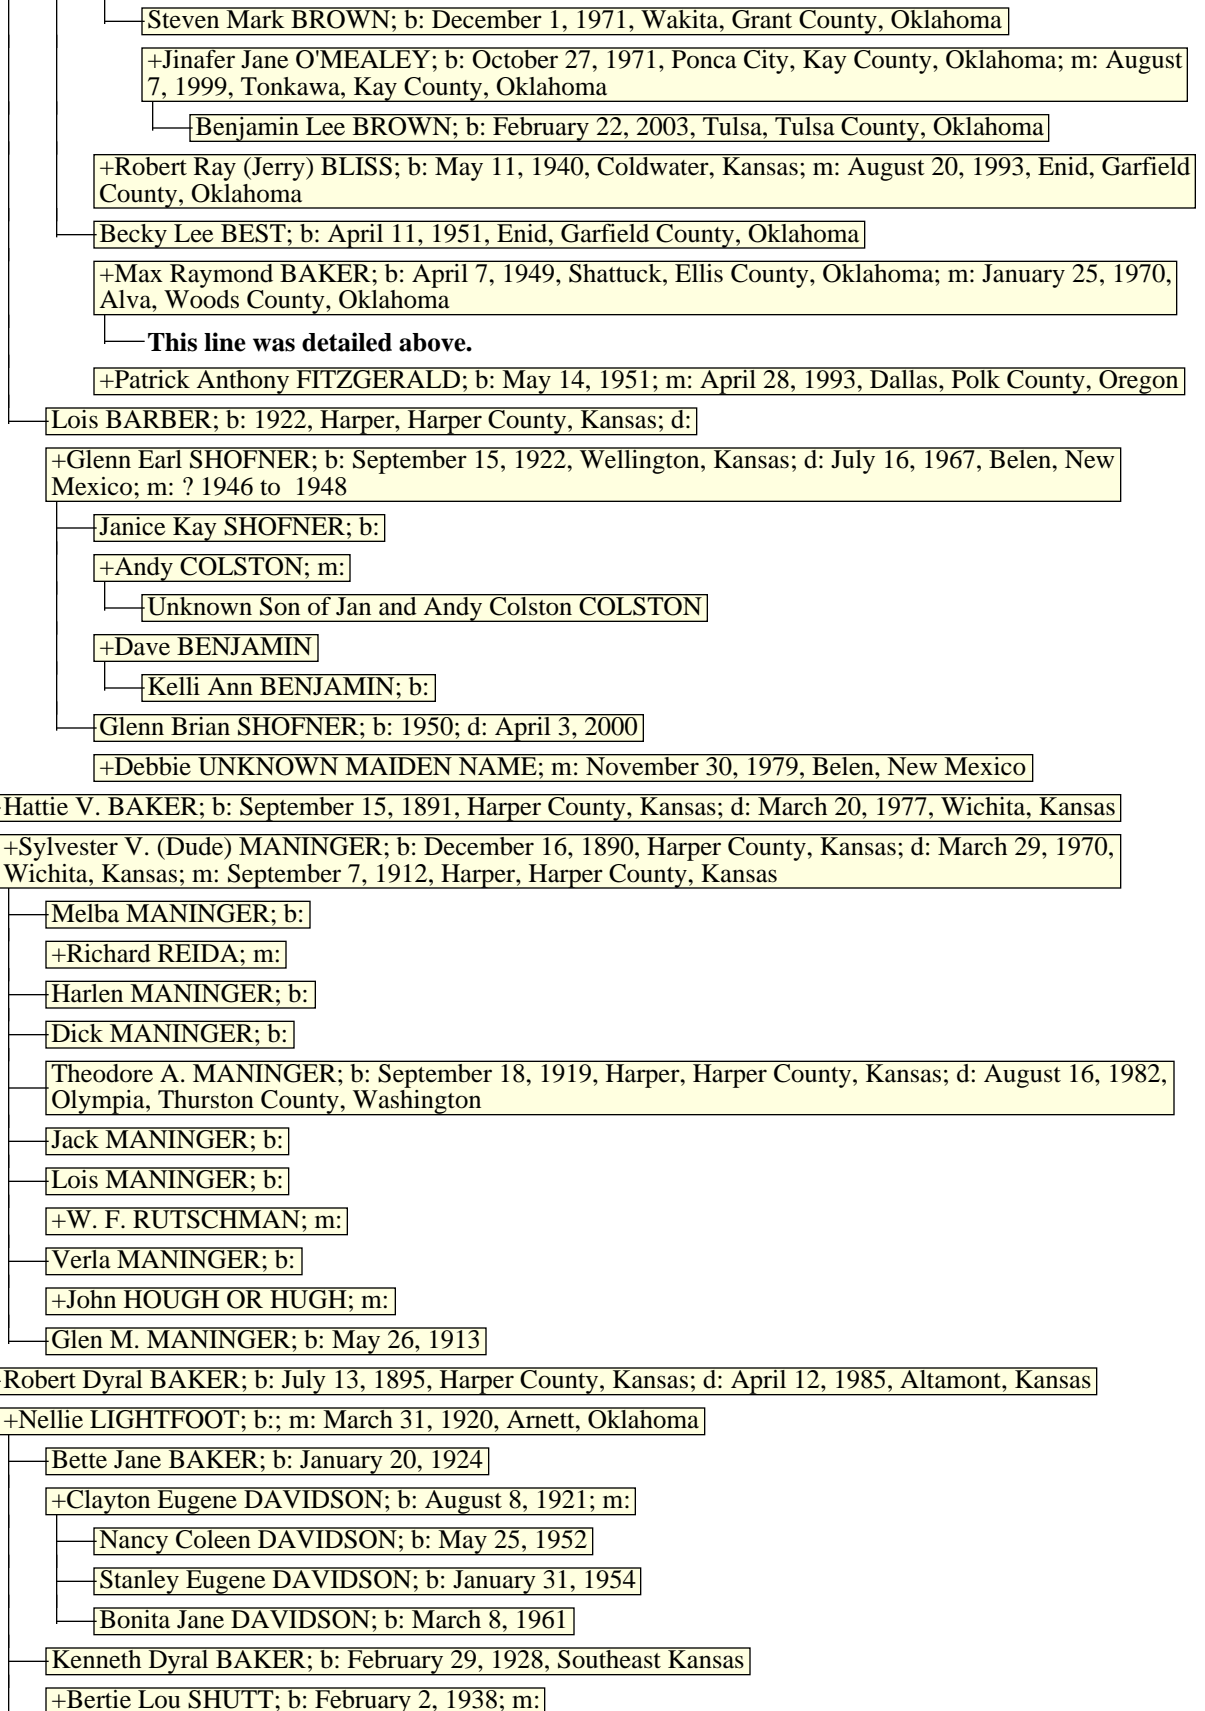

Descendants of Benjamin WESTBROOK

June 18, 2006