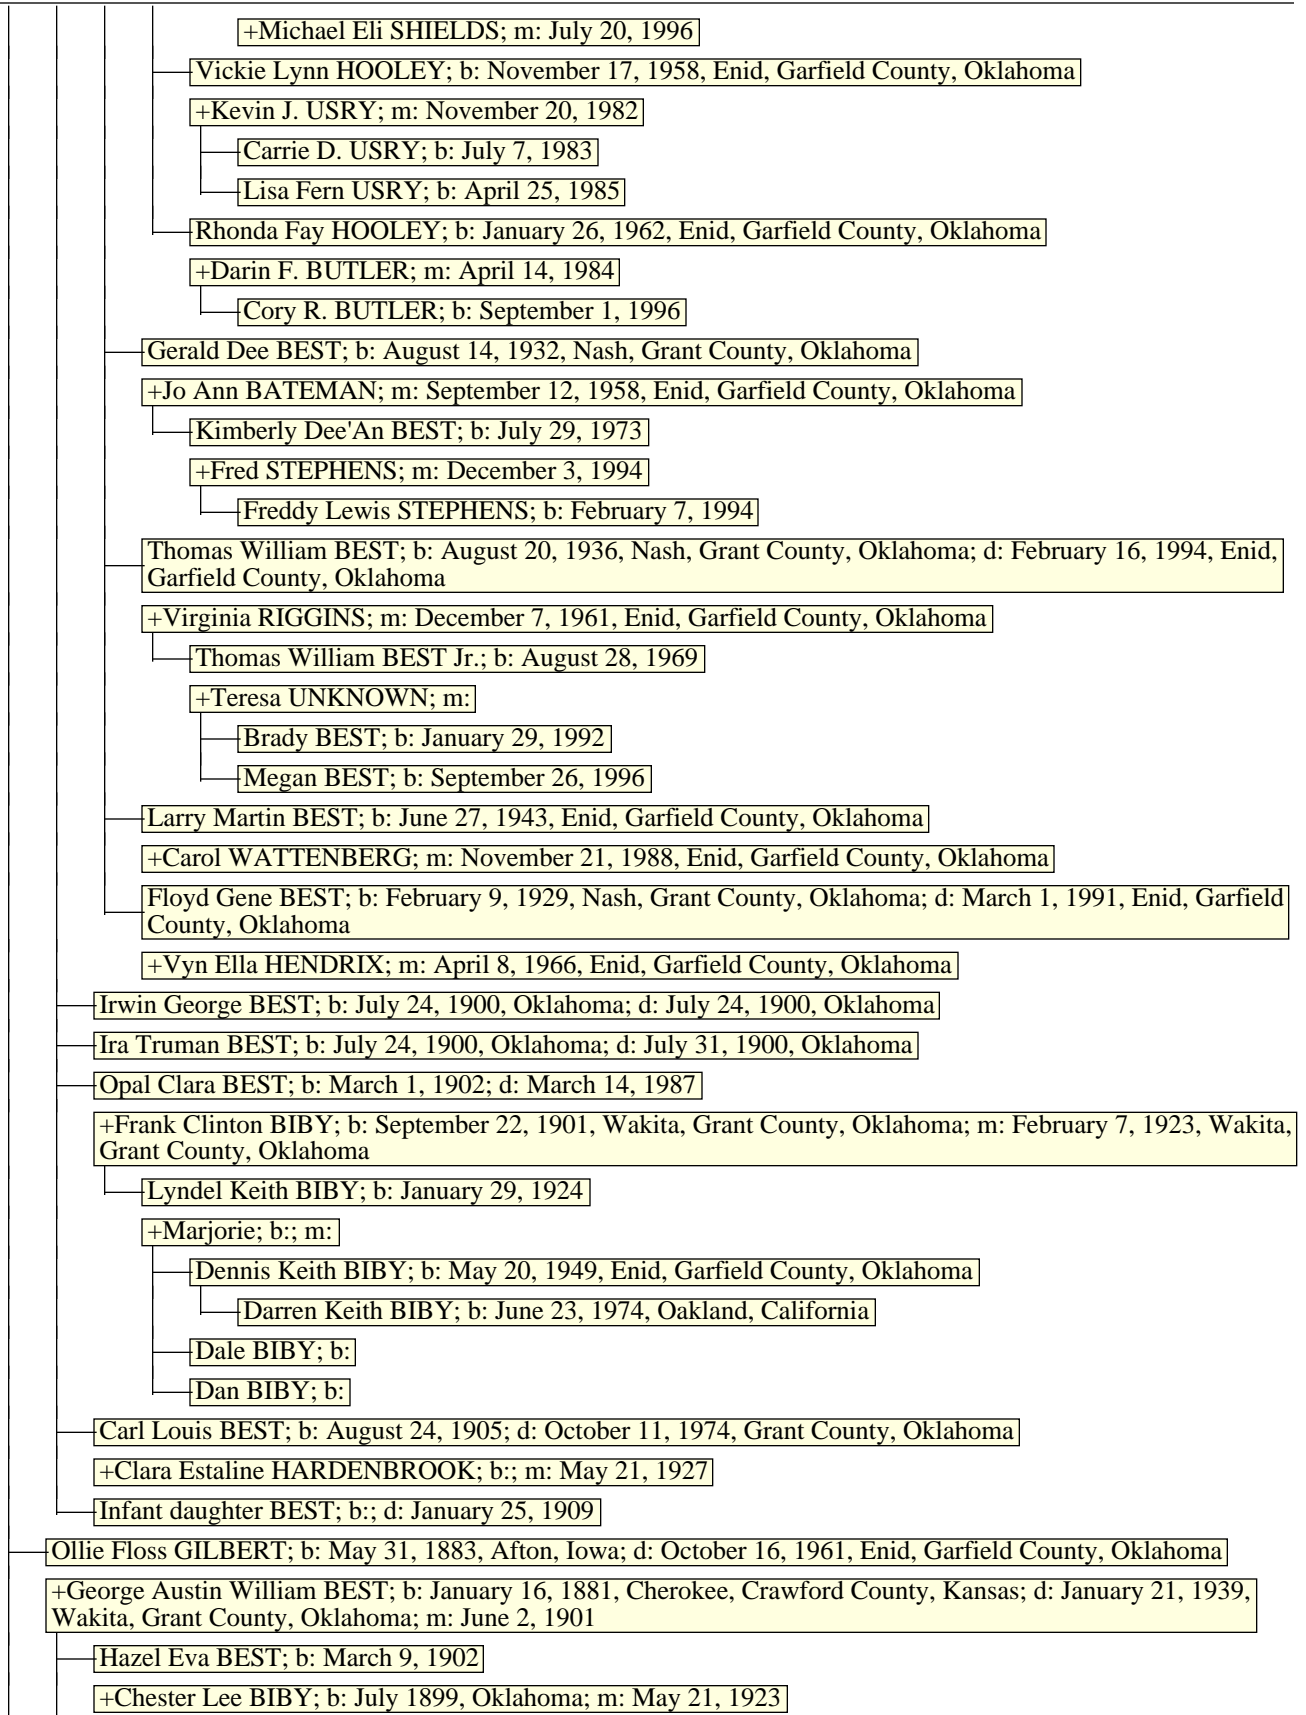

+Mabel Carrie DOWNING; b: December 2, 1902, Grant County, Oklahoma; d: October 1980, Enid, Garfield County, Oklahoma; m: July 28, 1925, Medford, Grant County, Oklahoma

Eldon Max BEST; b: July 21, 1926, Nash, Grant County, Oklahoma

+Lorne Don SMITH; m: September 14, 1990

Jessica Dawn SMITH; b: April 27, 1995

Kasie Breann SMITH; b: February 8, 1997

Georgia Marie HOOLEY; b: July 11, 1953, Enid, Garfield County, Oklahoma

+Rocky Ryan CORBIN; m: October 27, 1990

+Tommy J. GUTHERIE; d: December 5, 1985; m: July 23, 1971

Jamie Marie GUTHERIE; b: April 29, 1972

+Isaac JANTZ; m: May 14, 1999

Shannon R. GUTHERIE; b: May 23, 1974

Descendants of Charles FORD

June 18, 2006

Descendants of Charles FORD

June 18, 2006

Descendants of Charles FORD

June 18, 2006

Descendants of Charles FORD

June 18, 2006

- Charles Ernest GILBERT; b: April 6, 1900, Jefferson, Grant County, Oklahoma
- Ona GILBERT; b:
- +? MORRIS; b:; m:
- Grace GILBERT; b:
- +? MARTHING; b:; m: