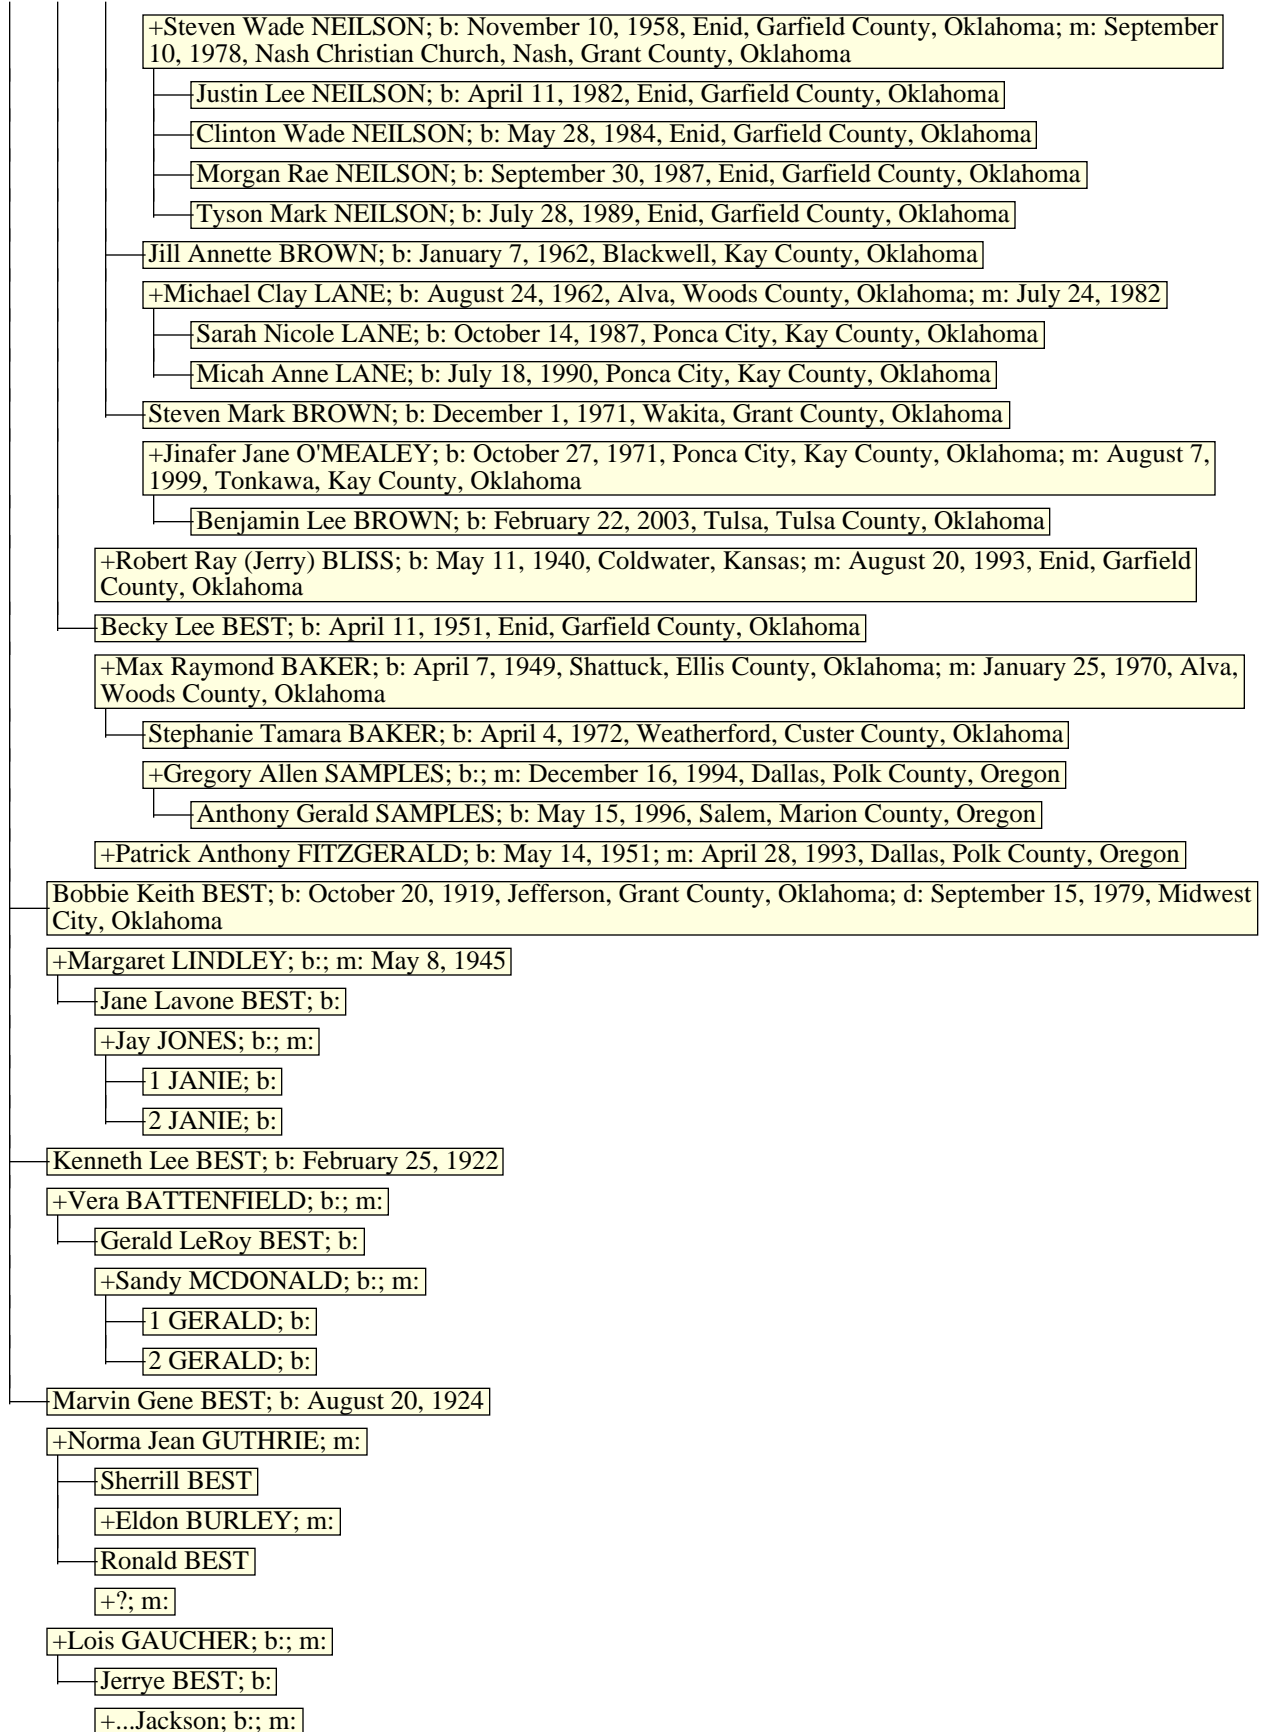

Descendants of Charles FORD

June 18, 2006

Charles FORD; b: 1815, Virginia; d: 1883

+Sara Jane FORD; b: June 25, 1829, Kentucky; d: June 7, 1906; m:

Lucy Mariah FORD; b: September 28, 1856, Greenfield, Adair County, Iowa; d: January 21, 1933, Jefferson, Grant County, Oklahoma

+Mabel Carrie DOWNING; b: December 2, 1902, Grant County, Oklahoma; d: October 1980, Enid, Garfield County, Oklahoma; m: July 28, 1925, Medford, Grant County, Oklahoma

Eldon Max BEST; b: July 21, 1926, Nash, Grant County, Oklahoma

+Tommy J. GUTHERIE; d: December 5, 1985; m: July 23, 1971

Jamie Marie GUTHERIE; b: April 29, 1972

+Isaac JANTZ; m: May 14, 1999

Shannon R. GUTHERIE; b: May 23, 1974

Descendants of Charles FORD

June 18, 2006

Descendants of Charles FORD

June 18, 2006

Descendants of Charles FORD

June 18, 2006

Descendants of Charles FORD

June 18, 2006

- Charles Ernest GILBERT; b: April 6, 1900, Jefferson, Grant County, Oklahoma
- Ona GILBERT; b:
- +? MORRIS; b:; m:
- Grace GILBERT; b:
- +? MARTHING; b:; m: