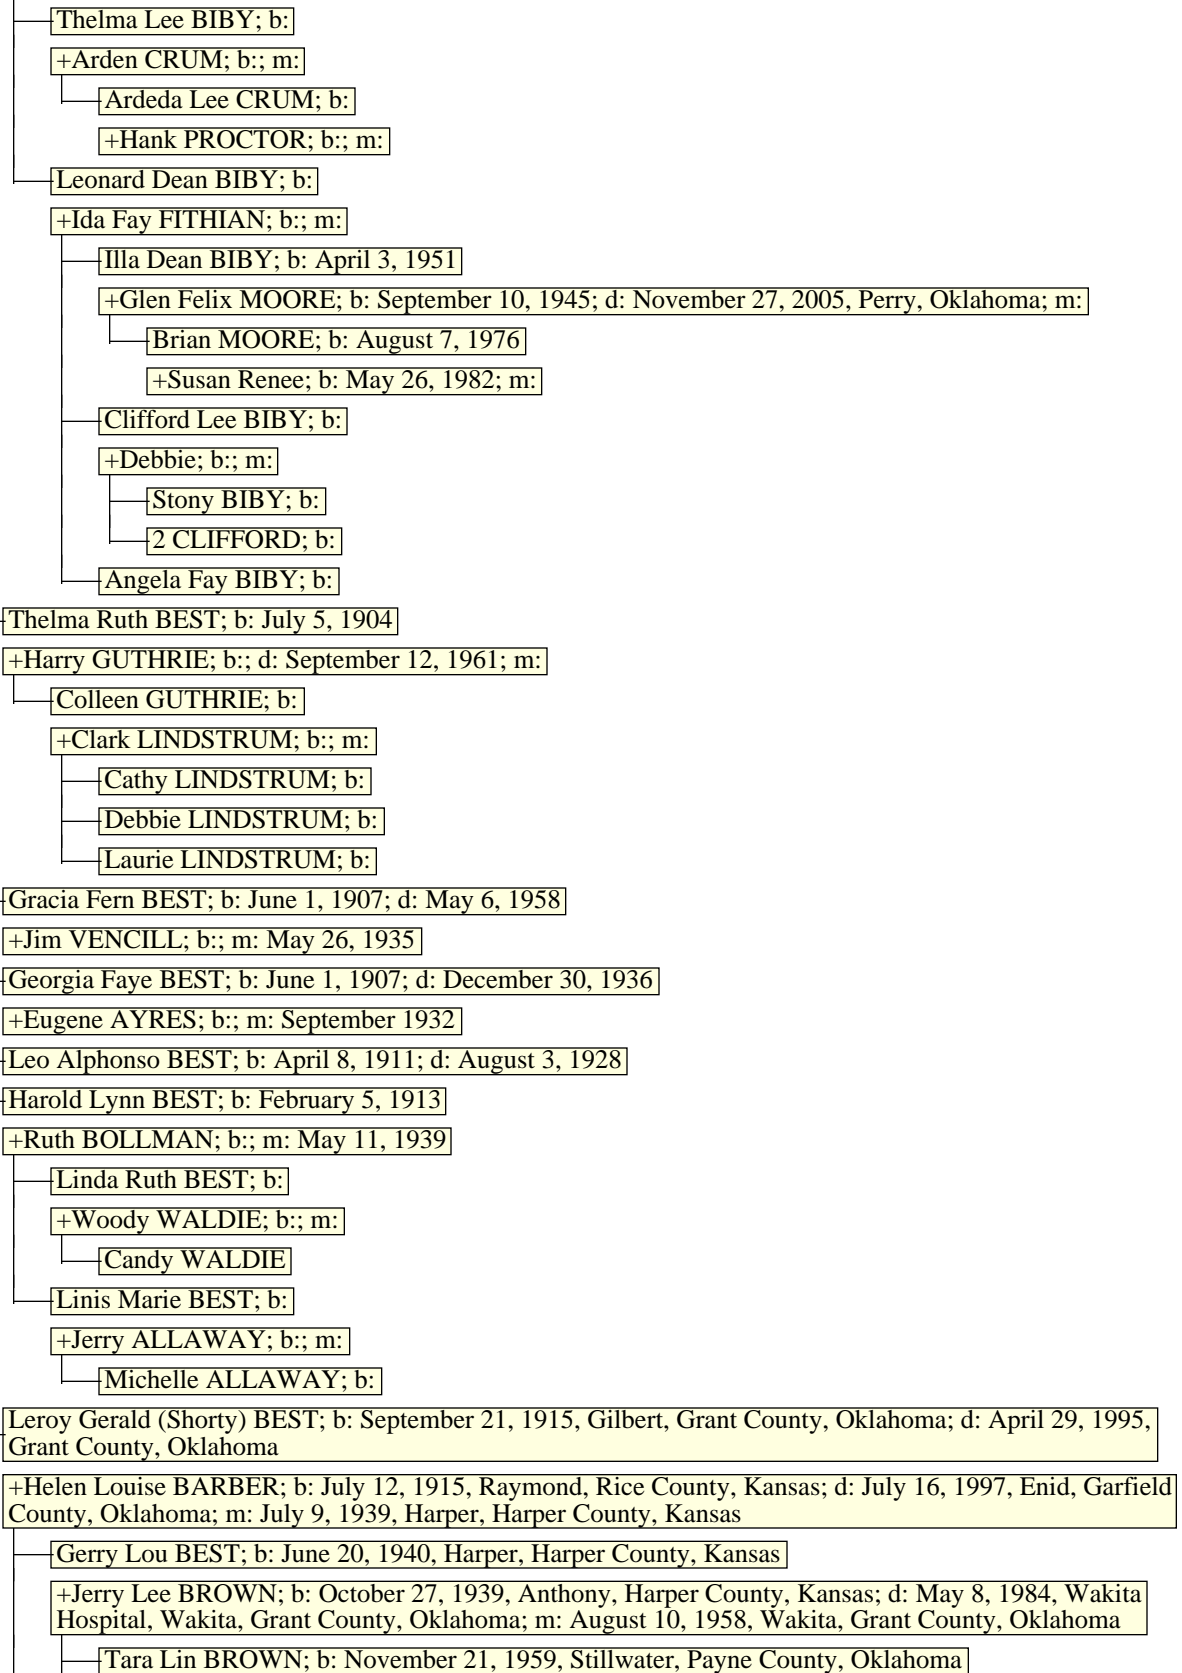

+Mabel Carrie DOWNING; b: December 2, 1902, Grant County, Oklahoma; d: October 1980, Enid, Garfield County, Oklahoma; m: July 28, 1925, Medford, Grant County, Oklahoma

Eldon Max BEST; b: July 21, 1926, Nash, Grant County, Oklahoma

+Lorne Don SMITH; m: September 14, 1990

Jessica Dawn SMITH; b: April 27, 1995

Kasie Breann SMITH; b: February 8, 1997

Georgia Marie HOOLEY; b: July 11, 1953, Enid, Garfield County, Oklahoma

+Rocky Ryan CORBIN; m: October 27, 1990

+Tommy J. GUTHERIE; d: December 5, 1985; m: July 23, 1971

Jamie Marie GUTHERIE; b: April 29, 1972

+Isaac JANTZ; m: May 14, 1999

Shannon R. GUTHERIE; b: May 23, 1974

Descendants of Charles FORD

June 18, 2006

Descendants of Charles FORD

June 18, 2006

Descendants of Charles FORD

June 18, 2006

Descendants of Charles FORD

June 18, 2006

- Charles Ernest GILBERT; b: April 6, 1900, Jefferson, Grant County, Oklahoma
- Ona GILBERT; b:
- +? MORRIS; b:; m:
- Grace GILBERT; b:
- +? MARTHING; b:; m: