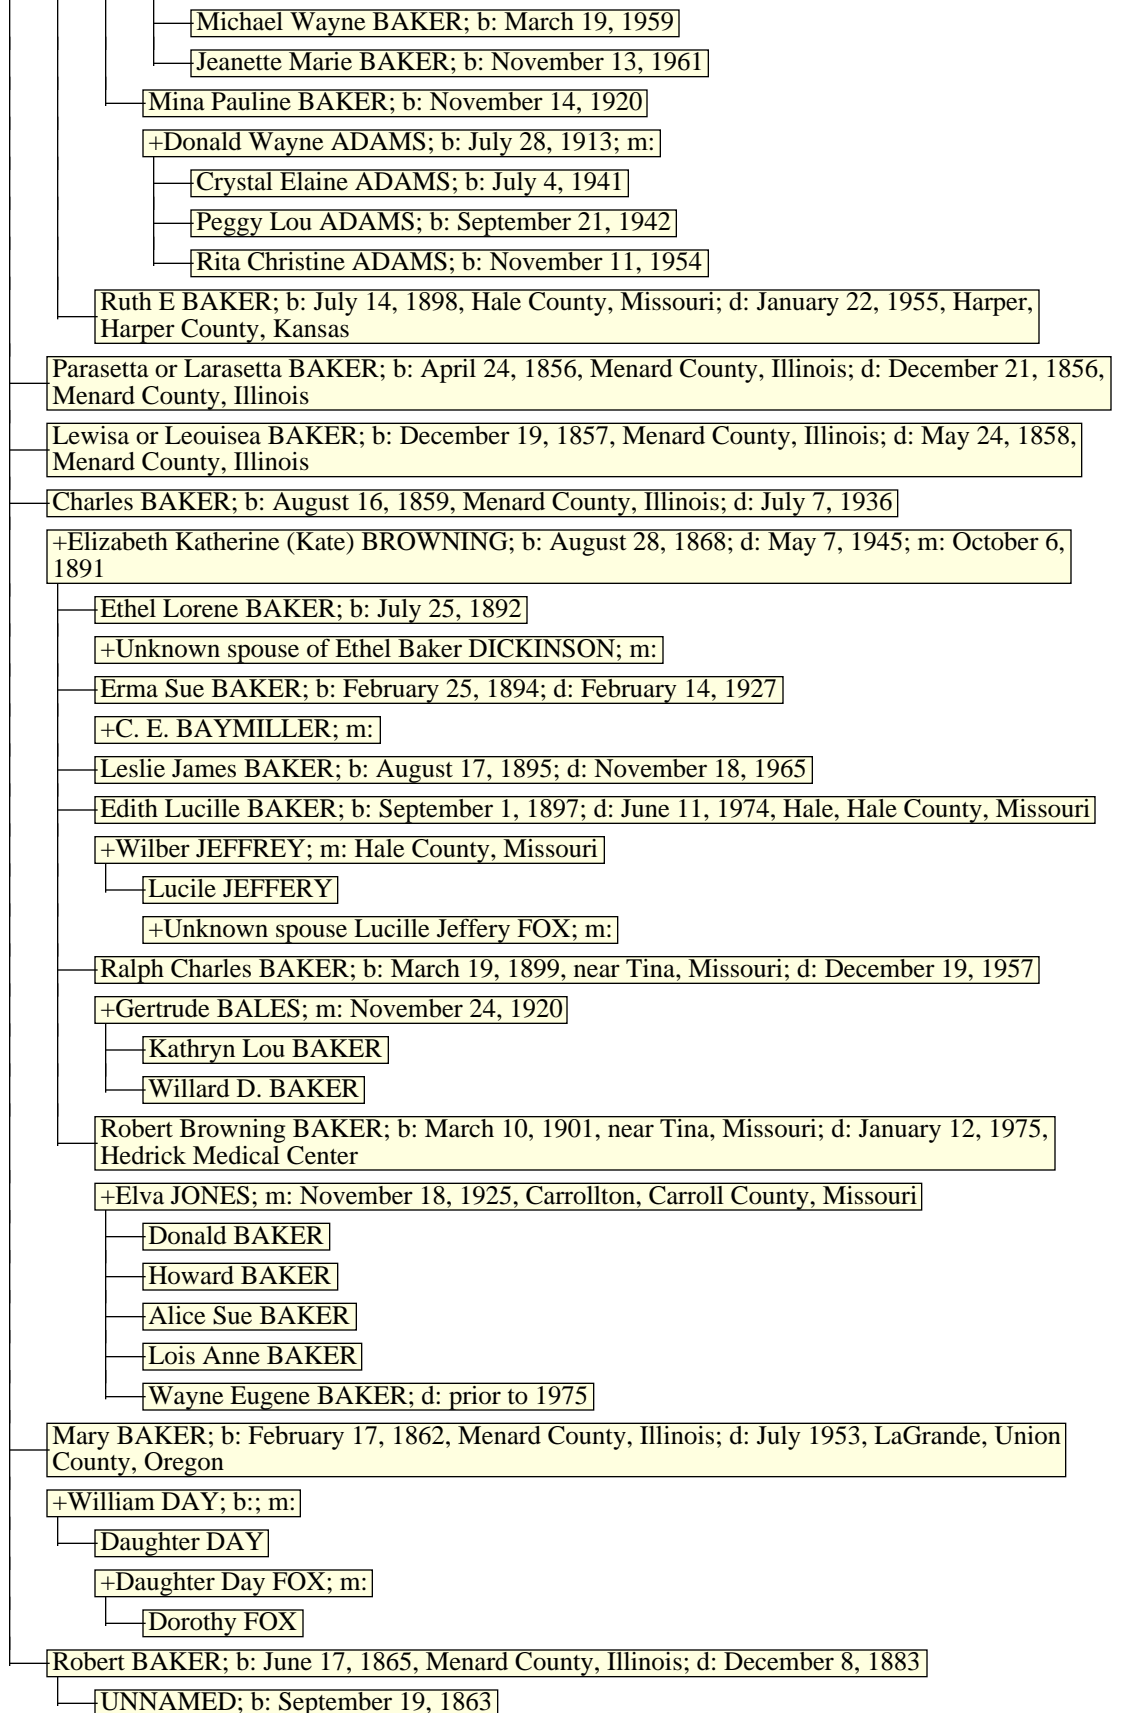

Descendants of Col. Edward DORSEY

June 18, 2006