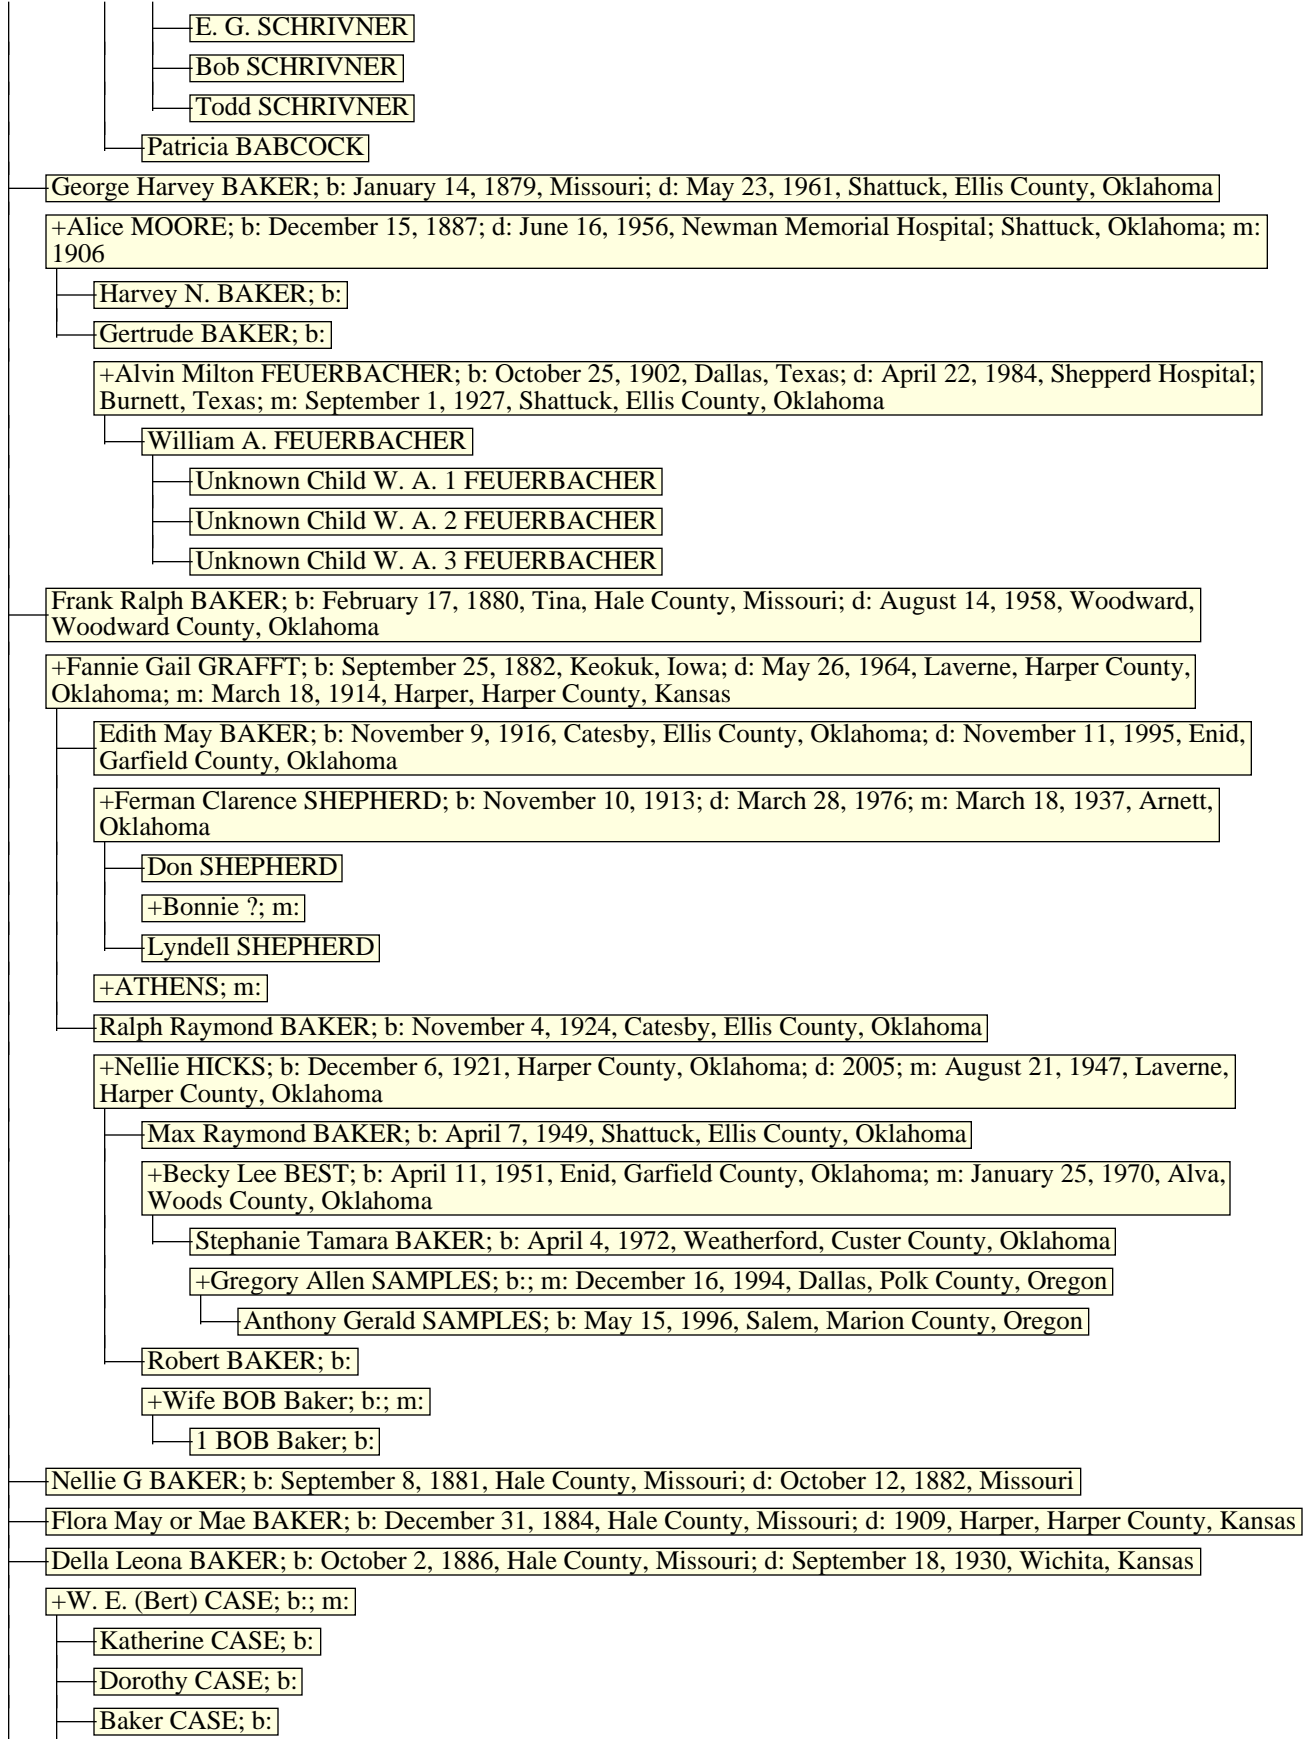

Descendants of Jacob TILLMAN Jr.

June 18, 2006