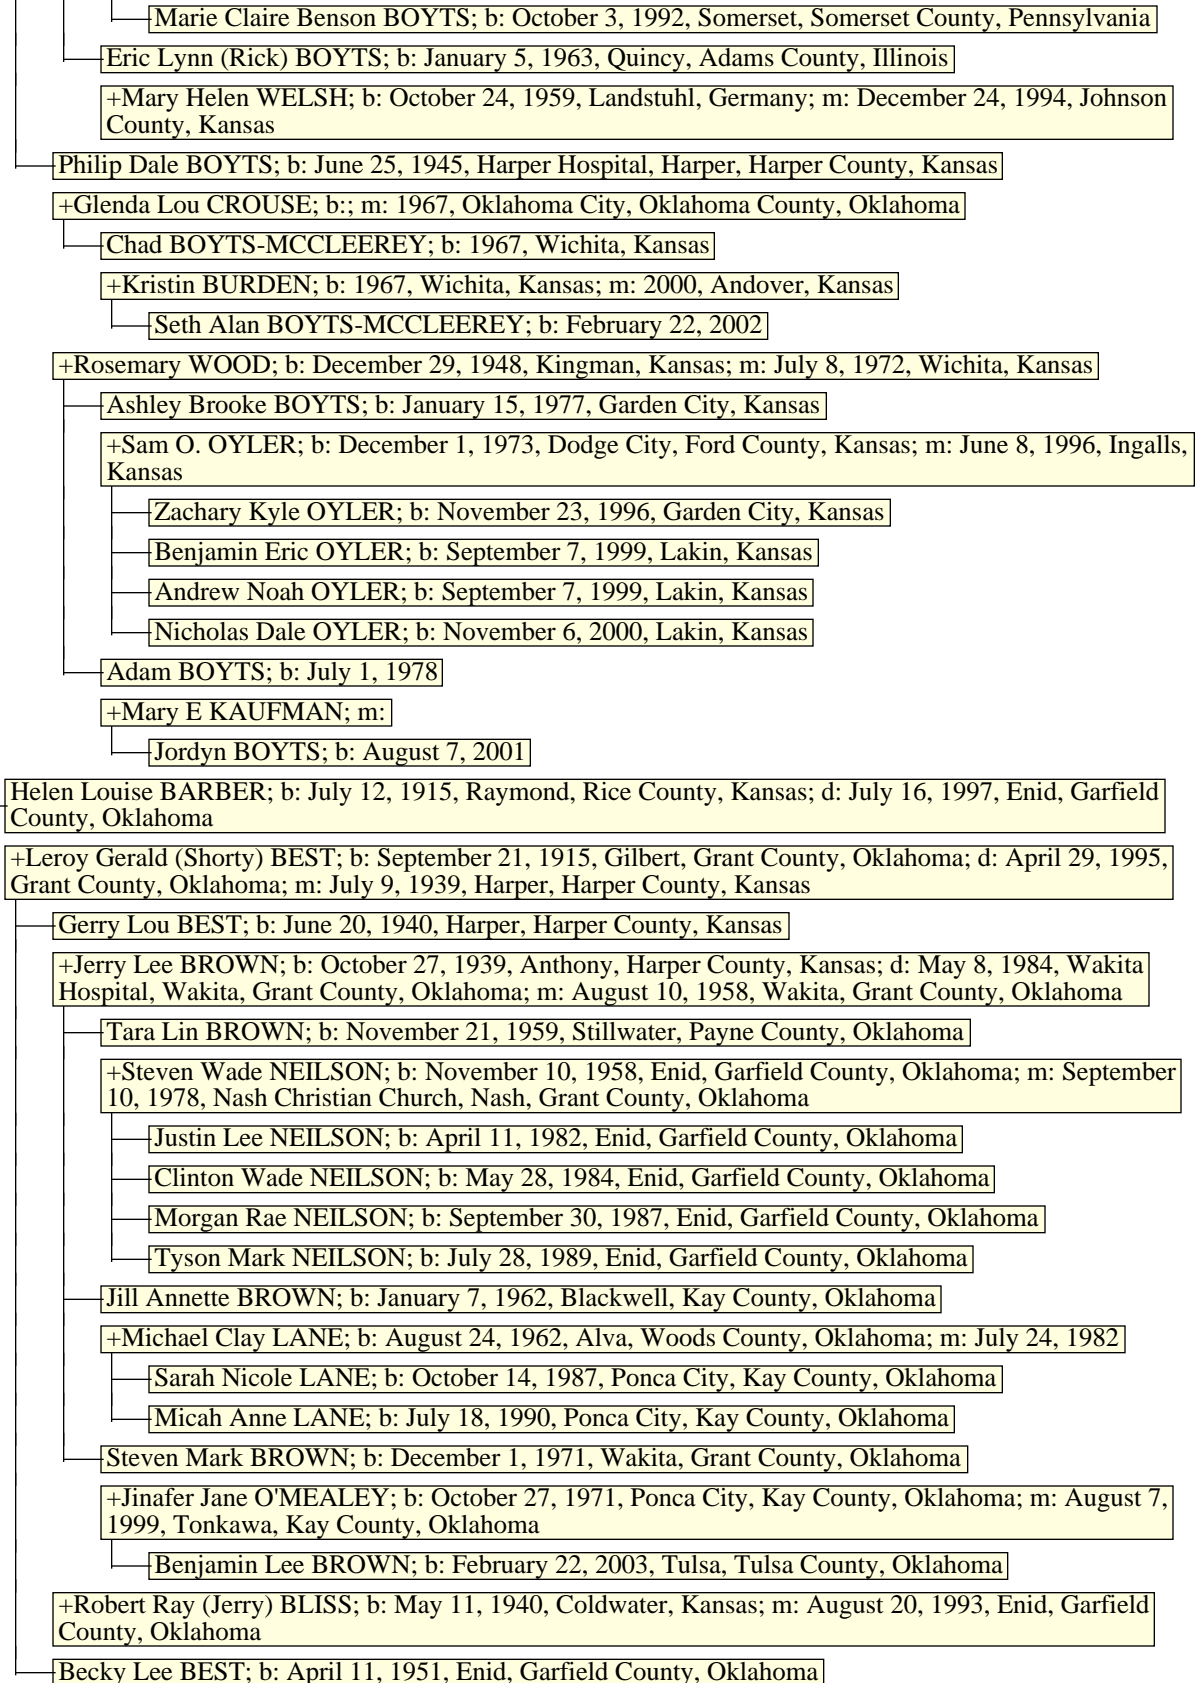

Descendants of Jacob TILLMAN Jr.

June 18, 2006