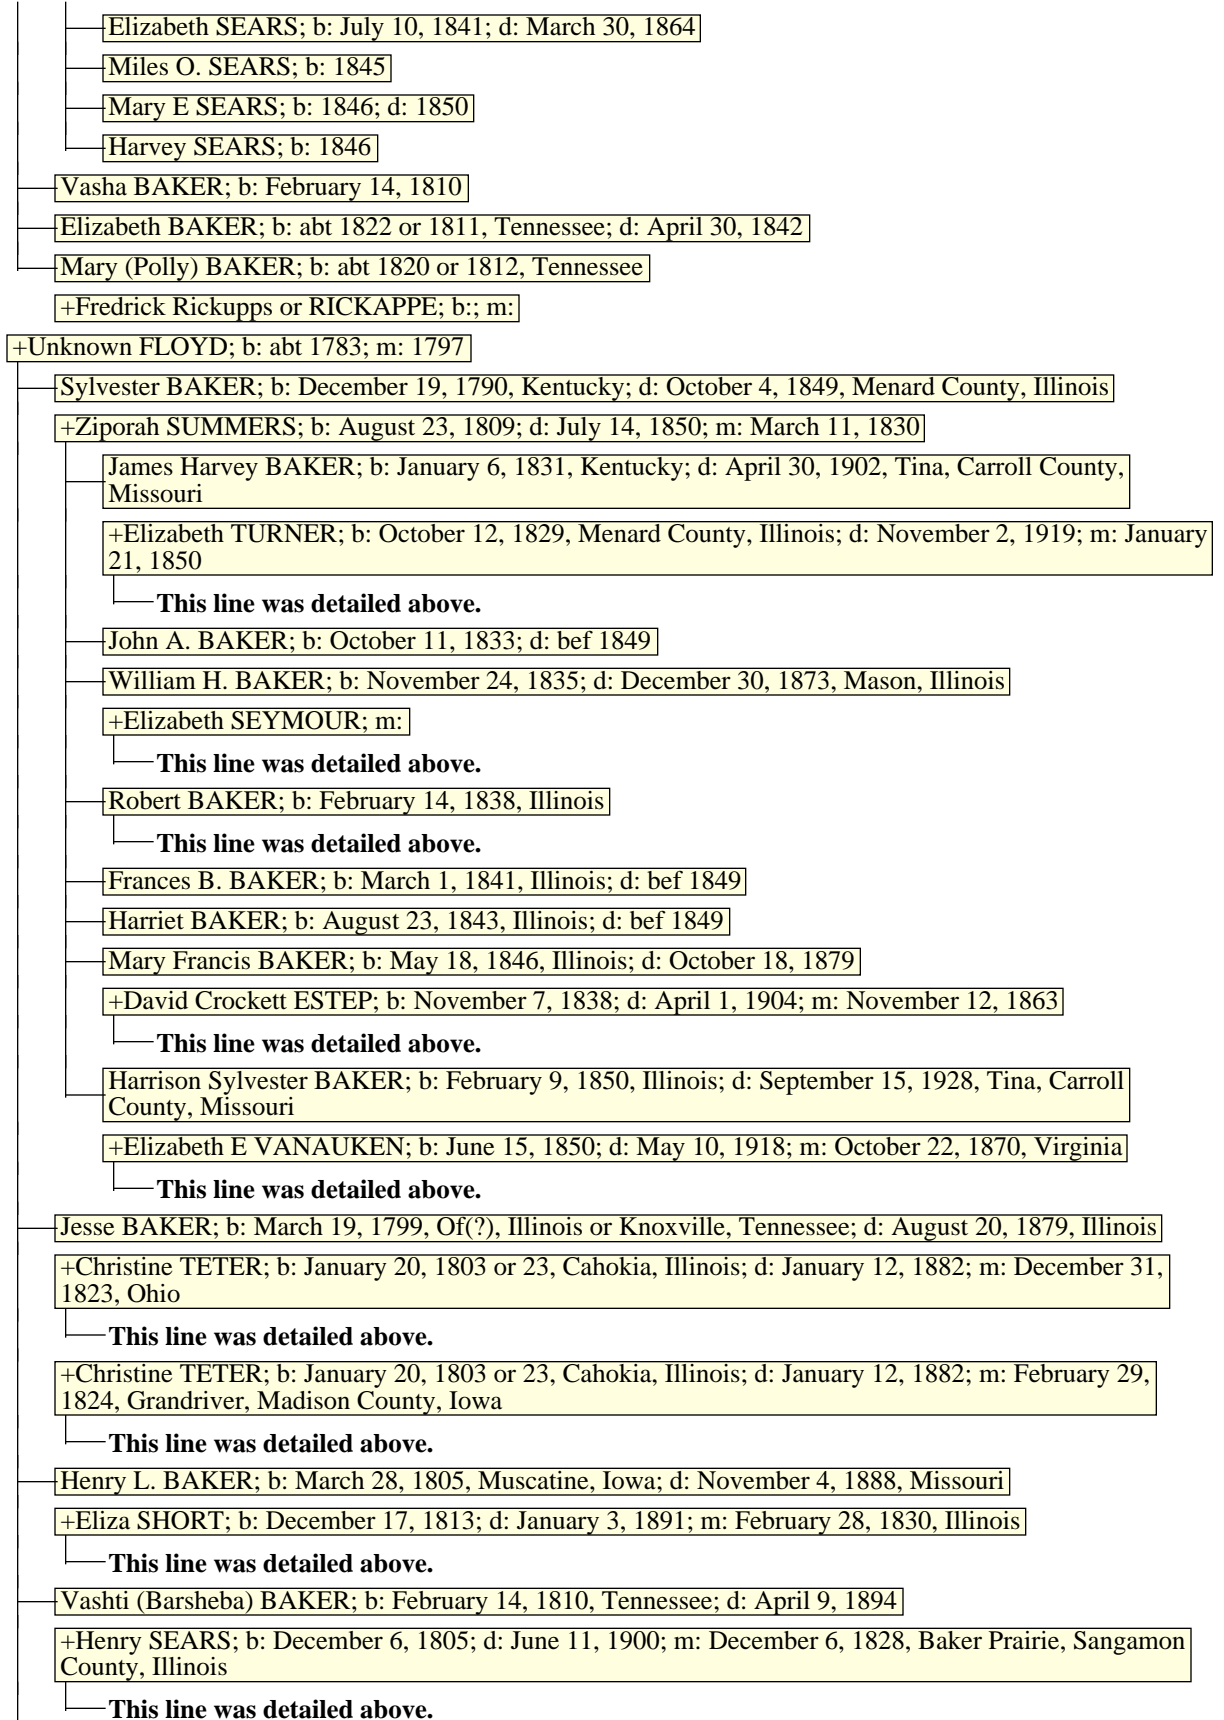

Descendants of Maurice Morris BAKER

June 18, 2006