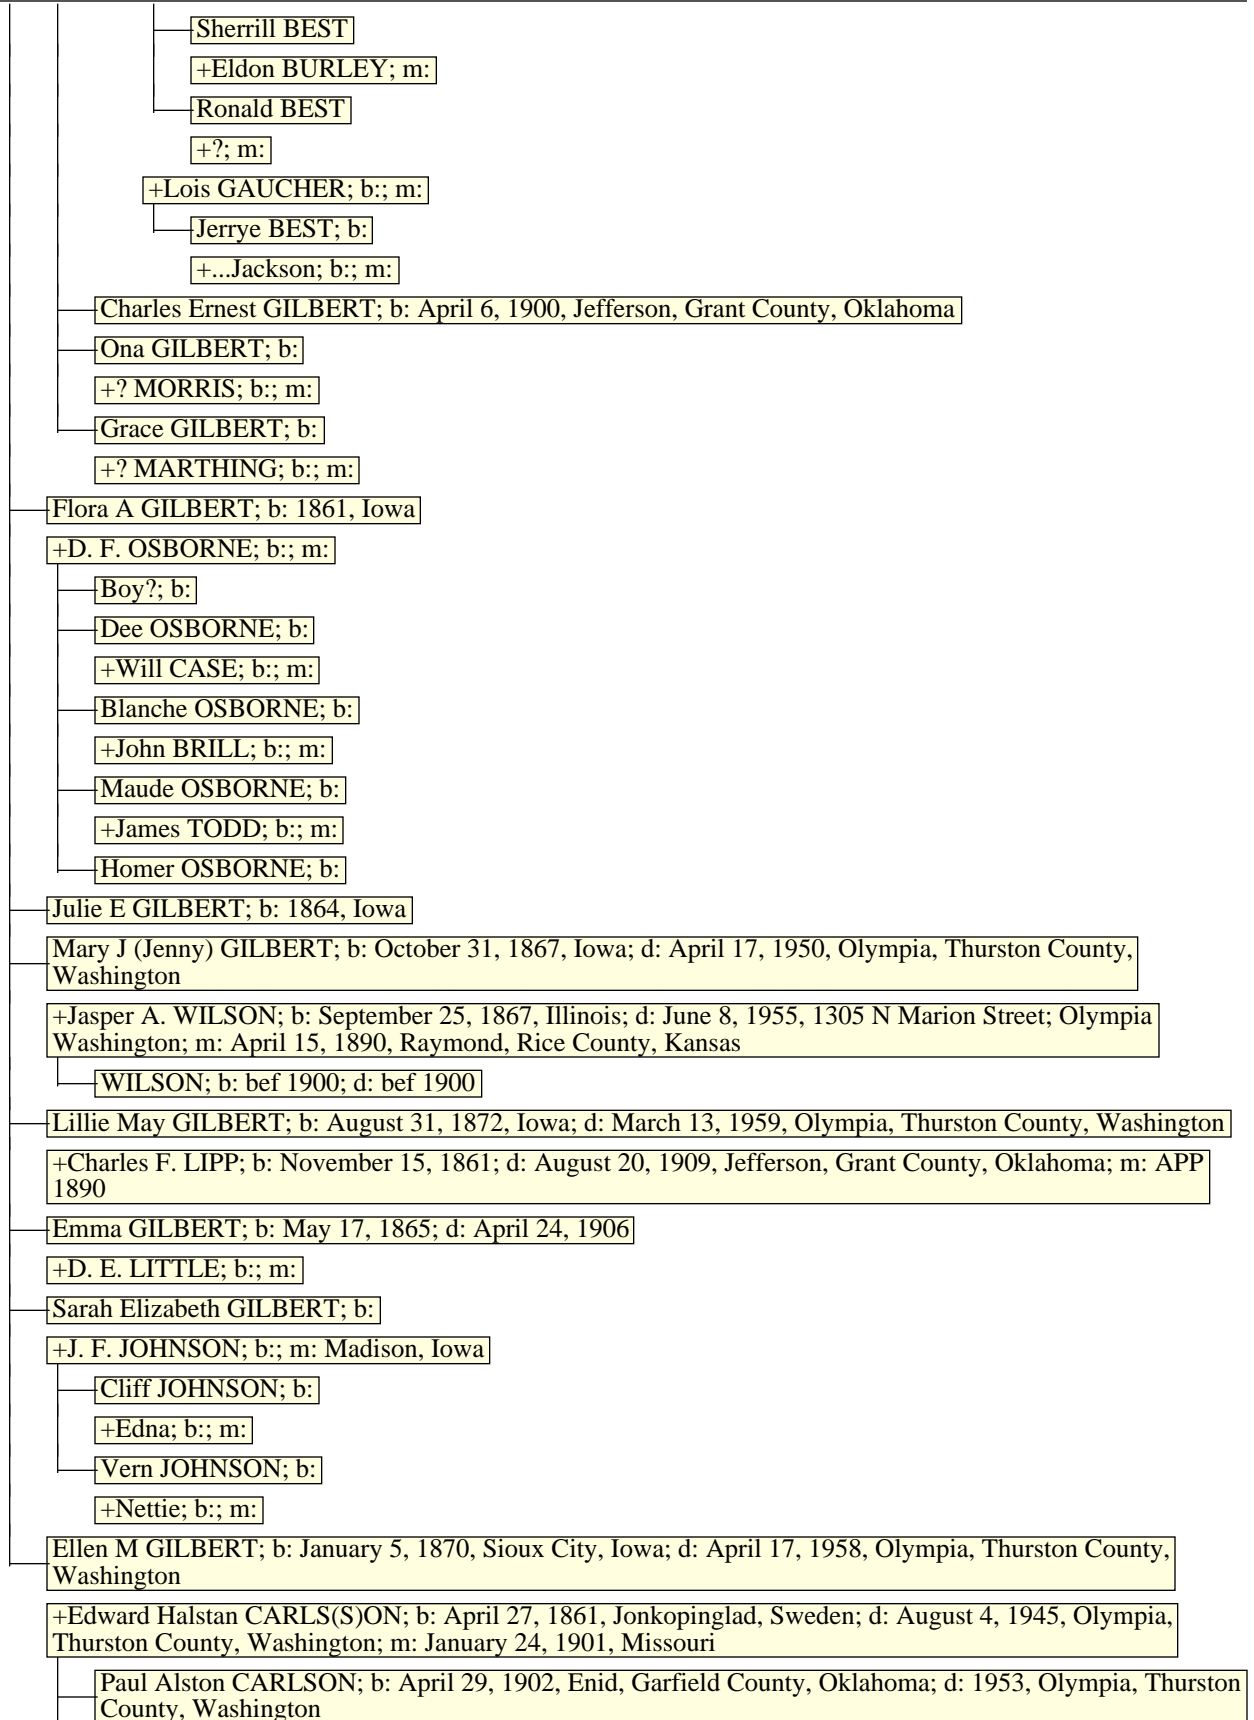

Descendants of Peter SMITH

June 18, 2006