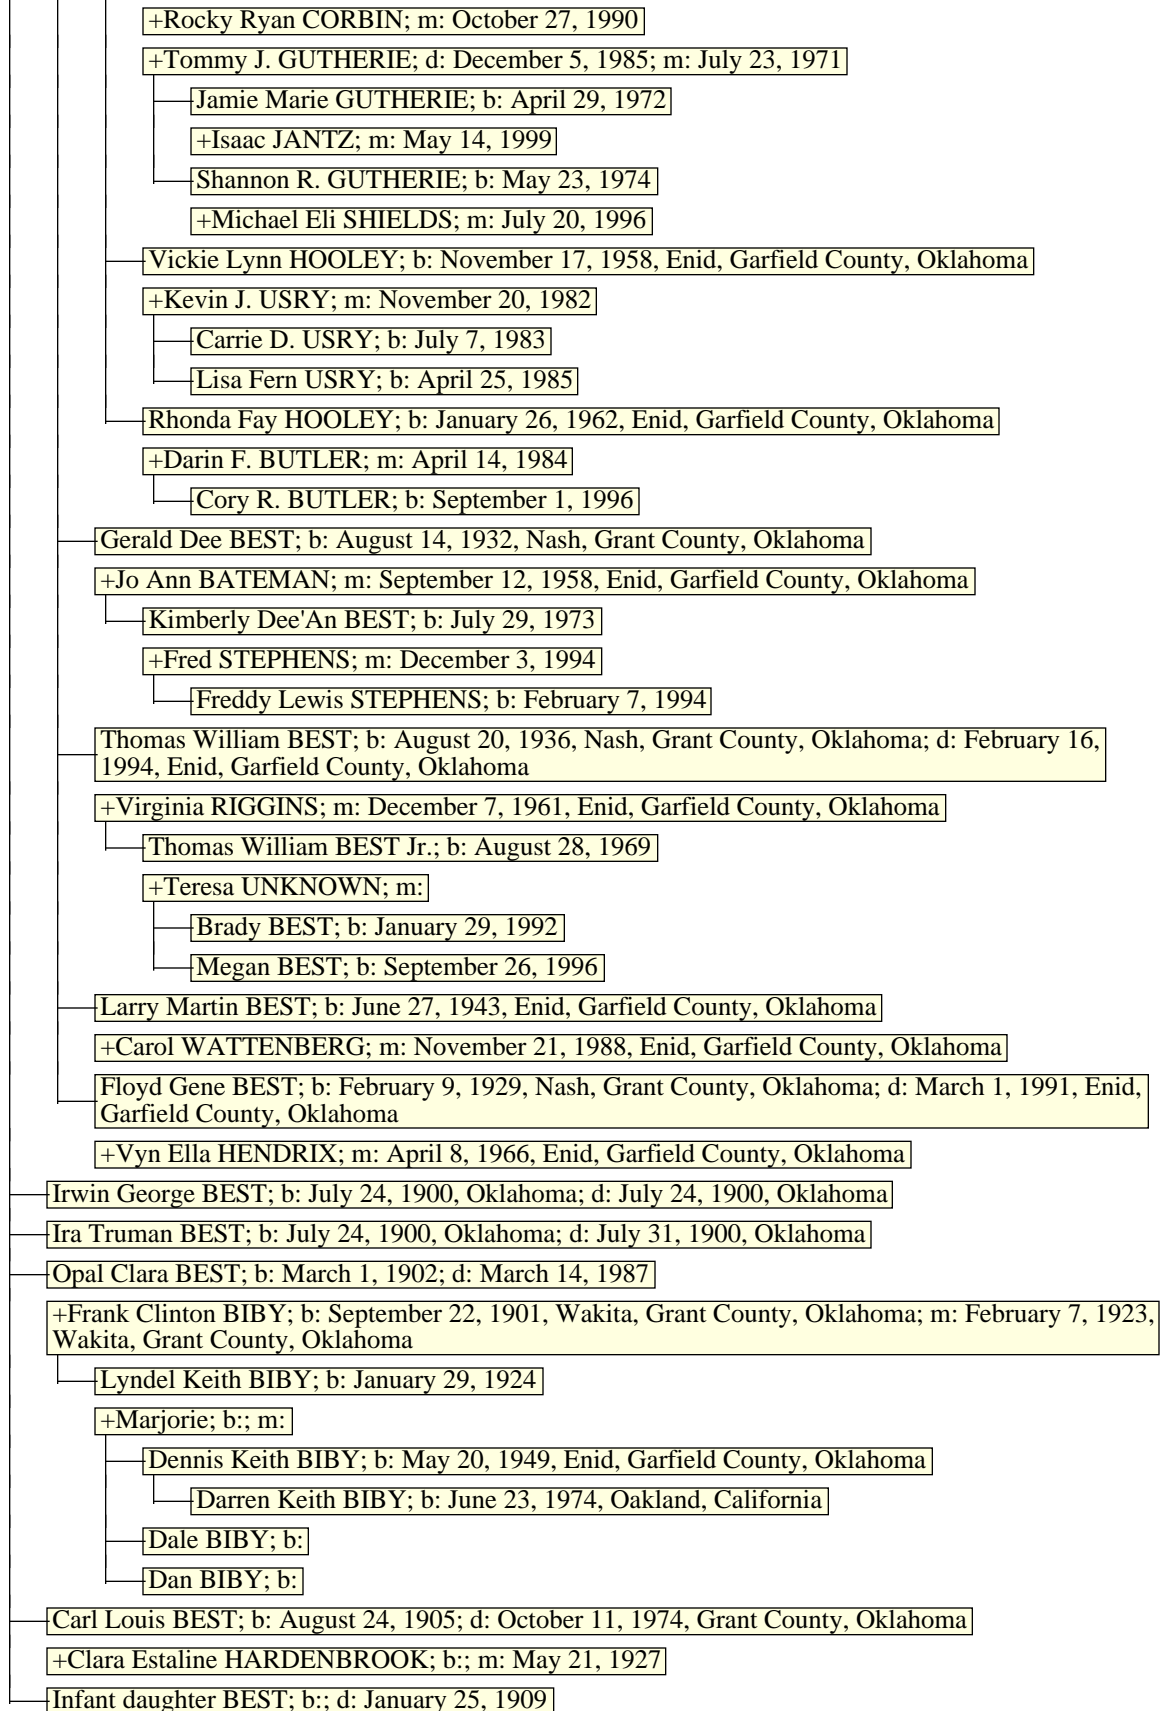

Descendants of Peter SMITH

June 18, 2006