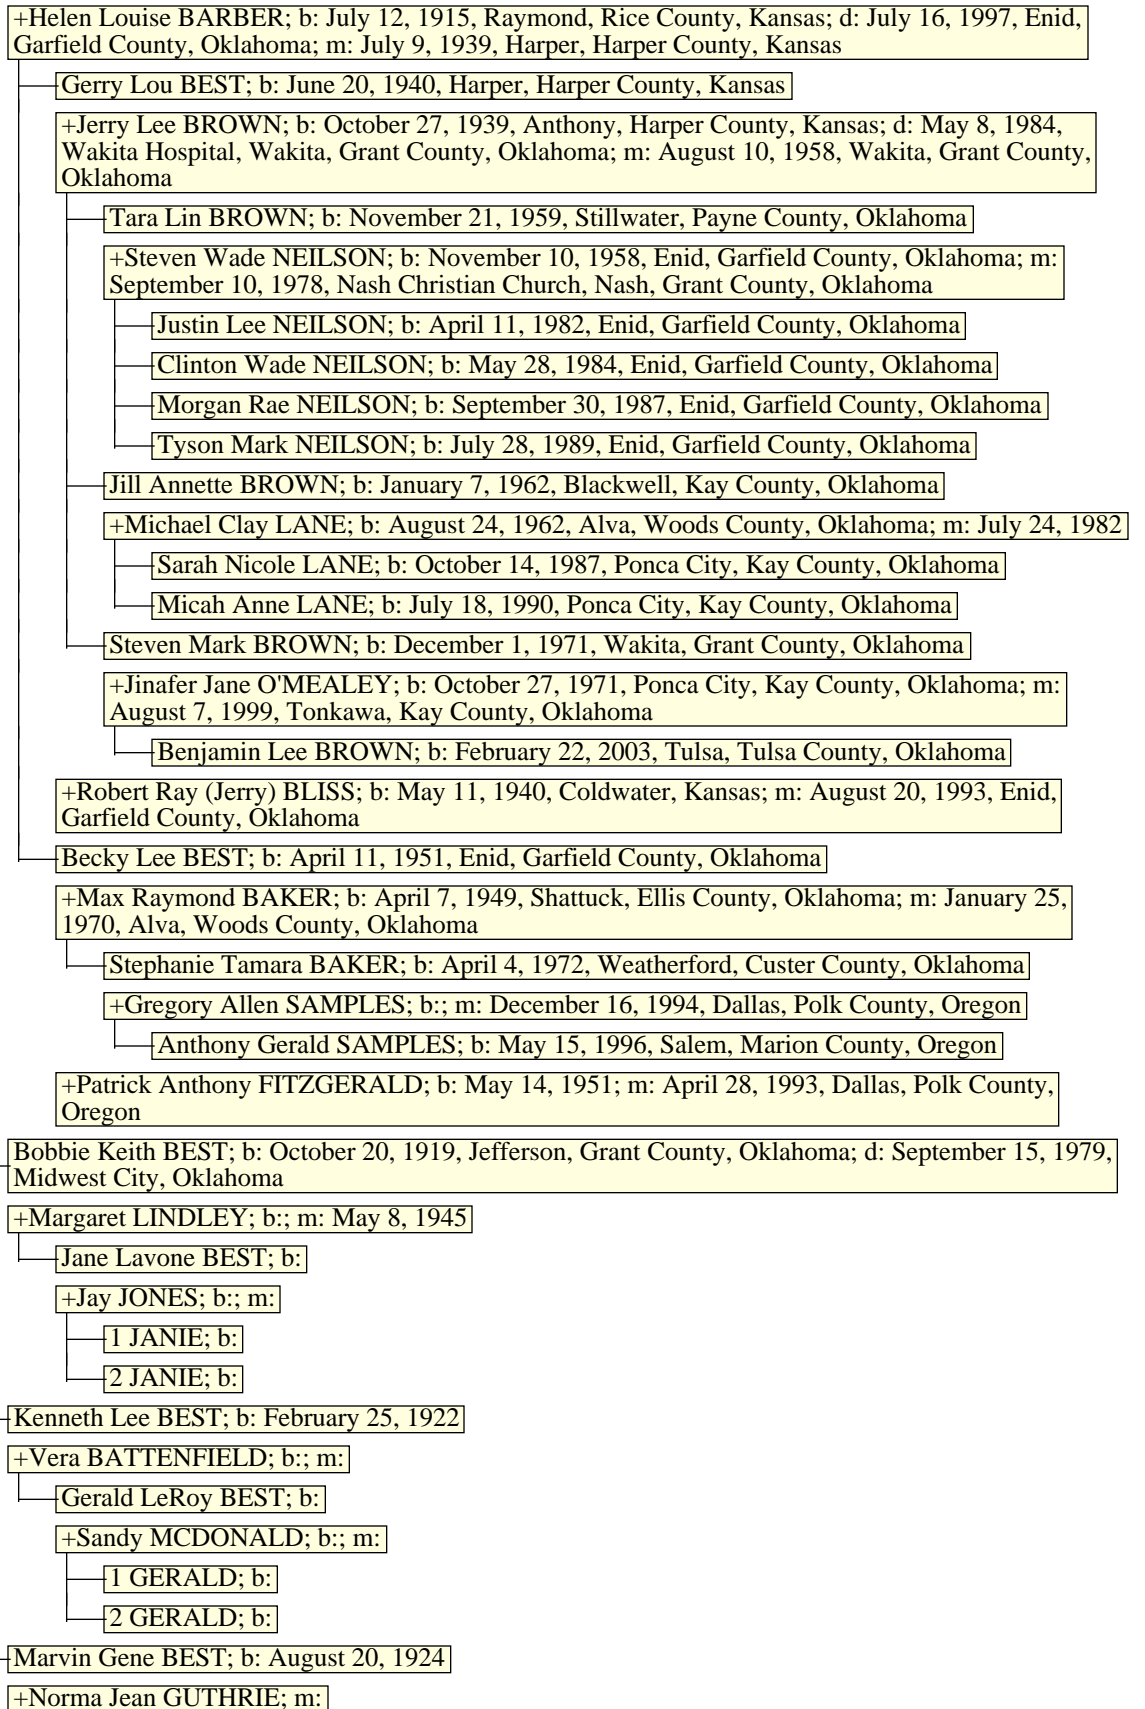

Descendants of Peter SMITH

June 18, 2006