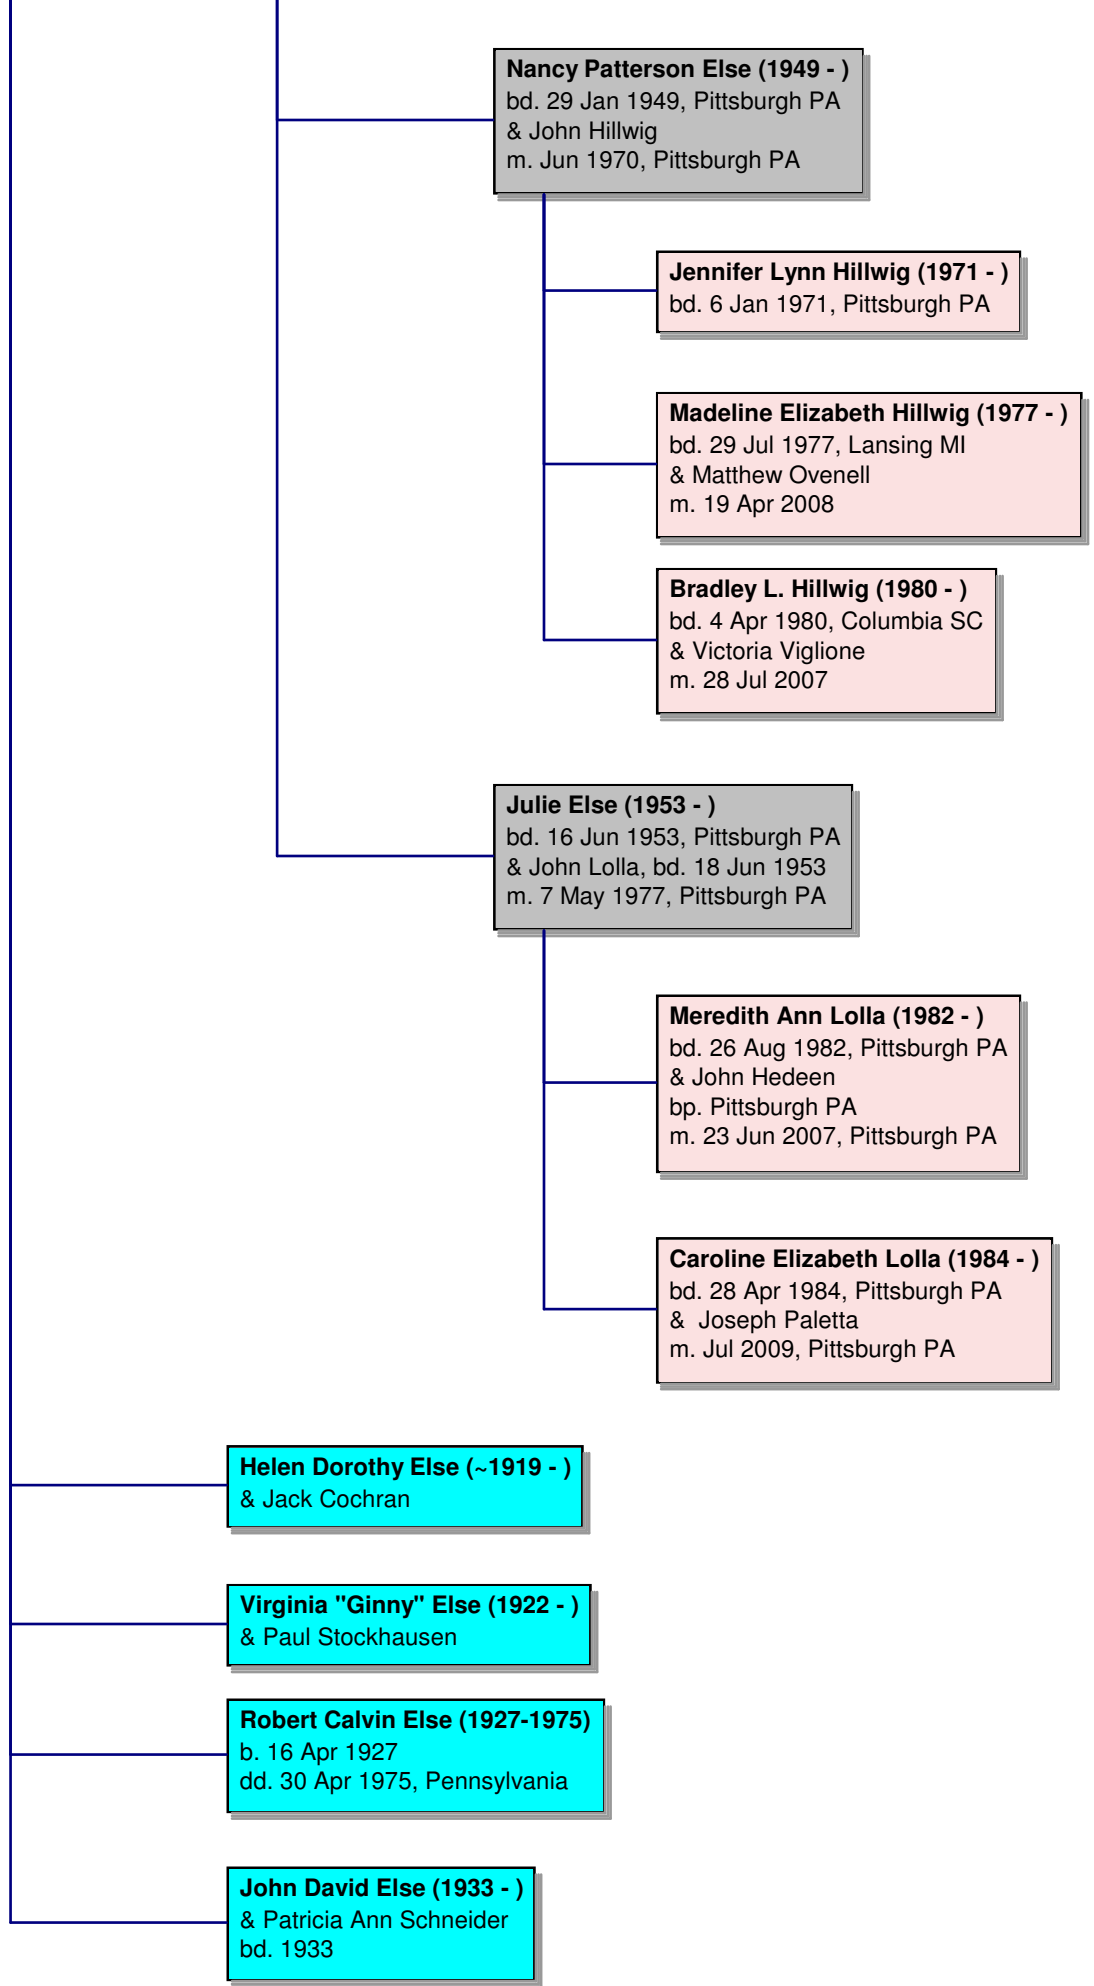

Nancy Patterson Else (1949 -)
bd. 29 Jan 1949, Pittsburgh PA
& John Hillwig
m. Jun 1970, Pittsburgh PA

Jennifer Lynn Hillwig (1971 -)
bd. 6 Jan 1971, Pittsburgh PA

Madeline Elizabeth Hillwig (1977 -)
bd. 29 Jul 1977, Lansing MI
& Matthew Ovenell
m. 19 Apr 2008

Bradley L. Hillwig (1980 -)
bd. 4 Apr 1980, Columbia SC
& Victoria Viglione
m. 28 Jul 2007

Julie Else (1953 -)
bd. 16 Jun 1953, Pittsburgh PA
& John Lolla, bd. 18 Jun 1953
m. 7 May 1977, Pittsburgh PA

Meredith Ann Lolla (1982 -)
bd. 26 Aug 1982, Pittsburgh PA
& John Hedeem
bp. Pittsburgh PA
m. 23 Jun 2007, Pittsburgh PA

Caroline Elizabeth Lolla (1984 -)
bd. 28 Apr 1984, Pittsburgh PA
& Joseph Paletta
m. Jul 2009, Pittsburgh PA

Helen Dorothy Else (~1919 -)
& Jack Cochran

Virginia "Ginny" Else (1922 -)
& Paul Stockhausen

Robert Calvin Else (1927-1975)
b. 16 Apr 1927
dd. 30 Apr 1975, Pennsylvania

John David Else (1933 -)
& Patricia Ann Schneider
bd. 1933