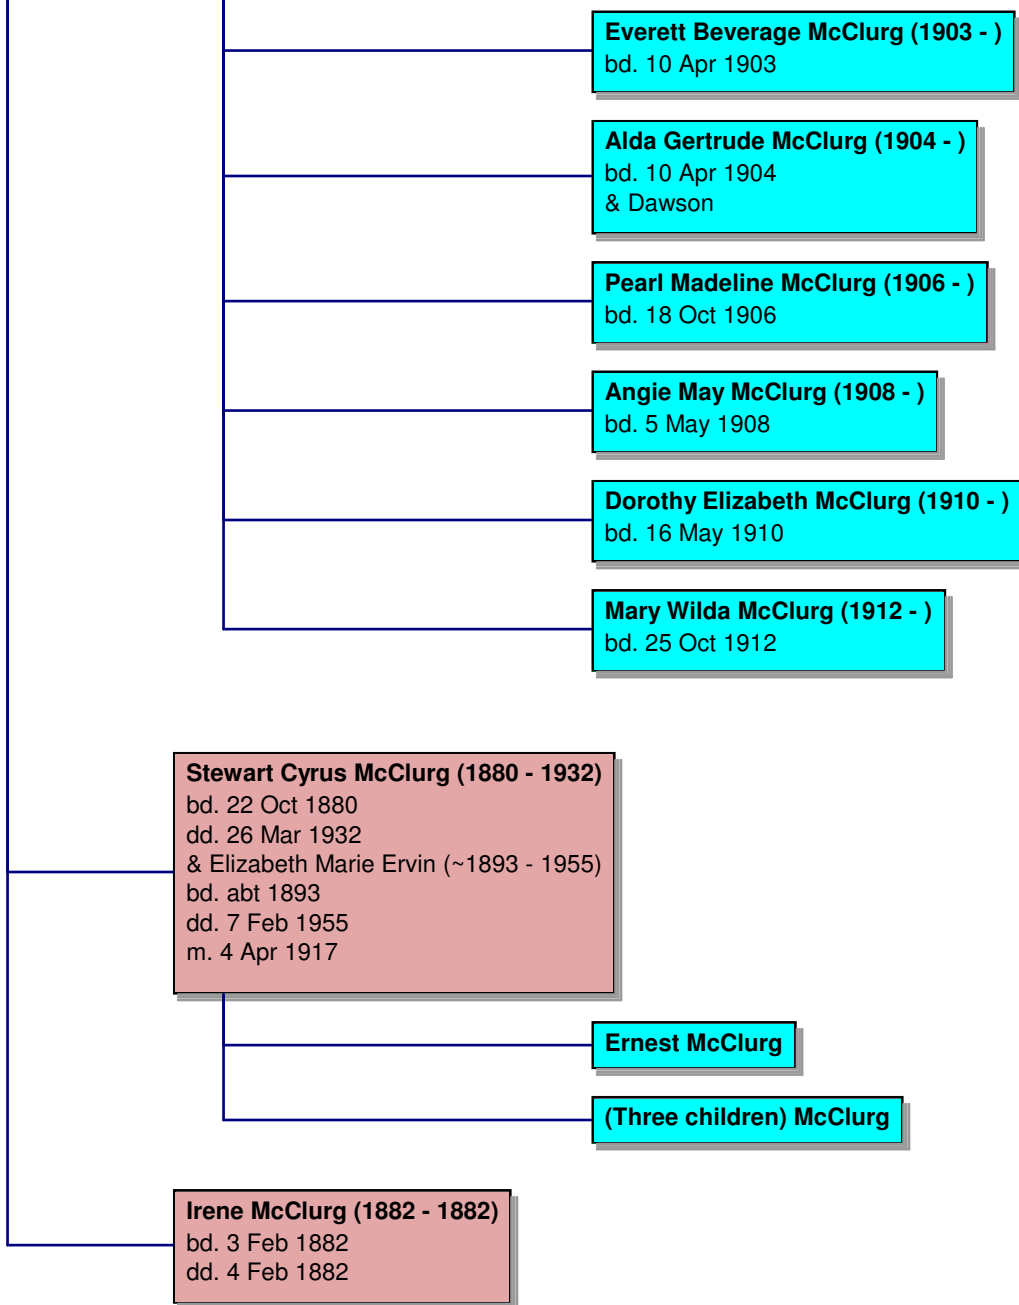

(Three children) Allison

Frank Vernon Allison (1907 -)

bd. 7 Apr 1907

Harry Glass Allison

John Henry Allison (1913 -)

bd. 30 Aug 1913

Elta Marie McClurg (1873 - 1935)

bd. 22 Feb 1873
dd. 2 Sep 1935
& Dr. Charles E. Gibson

William Ralston (Oscar) McClurg (1875 - 1913)

bd. 16 May 1875
dd. 29 Jul 1913
brp. Hookstown PA
& Nettie Daughy

Hazel Viola McClurg (1895 -)

bd. 9 Dec 1895

Pauline Susan McClurg (1899 -)

bd. 9 Nov 1899
& Martin

Charles Shillite McClurg (1901 -)

bd. 22 Apr 1901

**Chart Prepared
by Neil A. Boyer
July 29, 2008**

**For further details,
search on "McClurg
Family of Beaver County."**