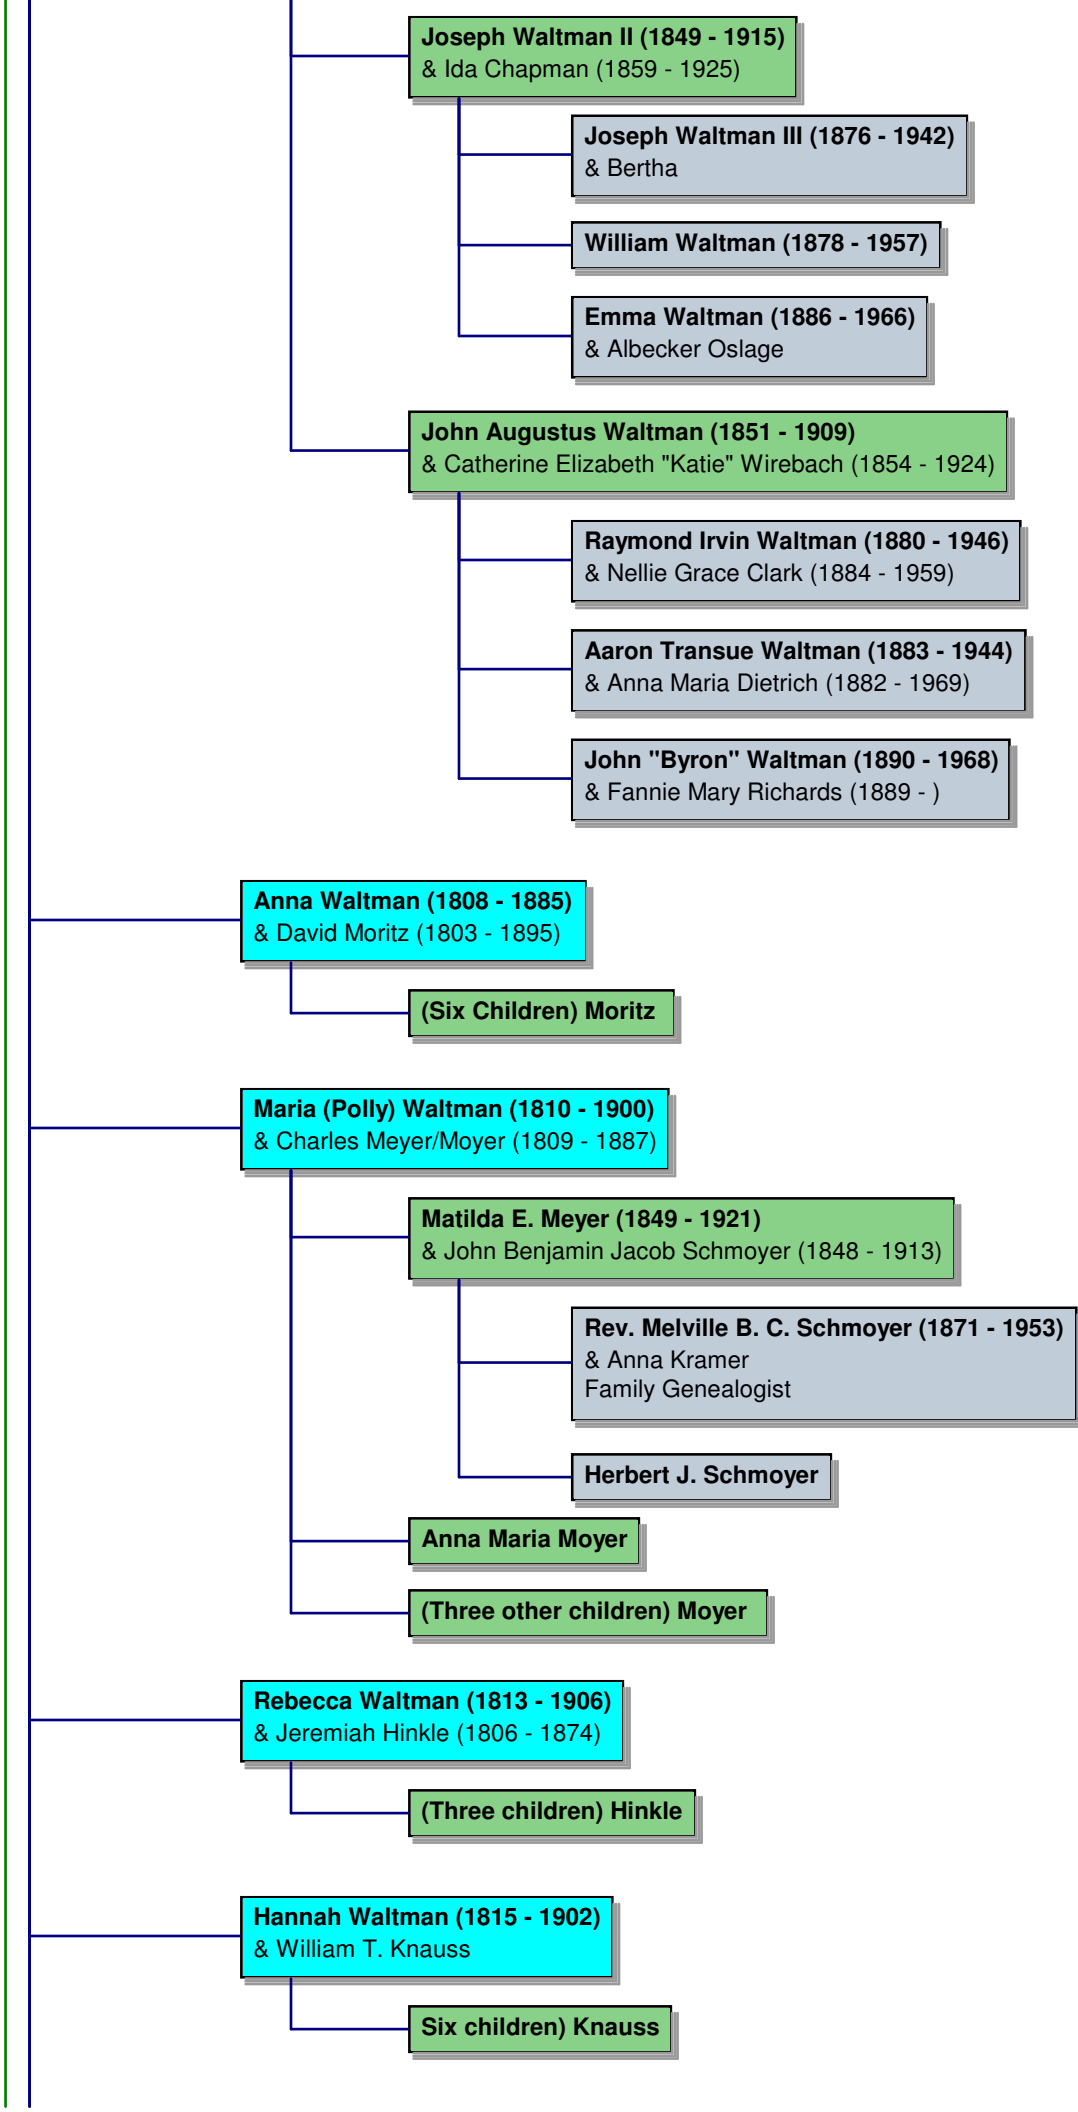

**Adaline Susan Waltman (1831 - 1910)
& William Wallace Cameron (1834 - 1899)**

**Irvin Samuel Cameron (1858 - 1914)
& Elizabeth Ann Vogel (1860 - 1946)**

**John Henry Cameron Sr. (1859 - 1934)
& Arravesta Young**

**William Cameron (1861 - 1934)
& Matilda Elizabeth Evans**

**Marion Margaret Cameron (1863 - 1926)
& William E. Huff**

**Joseph Alfred Cameron (1865 - 1945)
& Ida Cyphers**

Jennie May Cameron (1868 - 1872)

Katherine S. "Kate" Bright (1873 - 1953)

Thomas Joseph Bright (1875 - 1927)
& Annie Thomas (1878 - 1956)

Peter Waltman (1842 - 1881)
& Sallie Hulse

Frank Waltman

William Waltman (1845 - 1918)
& Elizabeth (Lizzie) Paul (1855 - 1892)

Myra Henrietta Waltman (1884 - 1976)
& ? Detweiler

William Paul Waltman (1887 - 1946)
& Emily Martin

William Waltman (1845 - 1918)
& Mary Charlotte Paul (1855 - 1938)

George R. Waltman (1895 - 1979)

**Chart Prepared
 by Neil A. Boyer
 July 29, 2008**