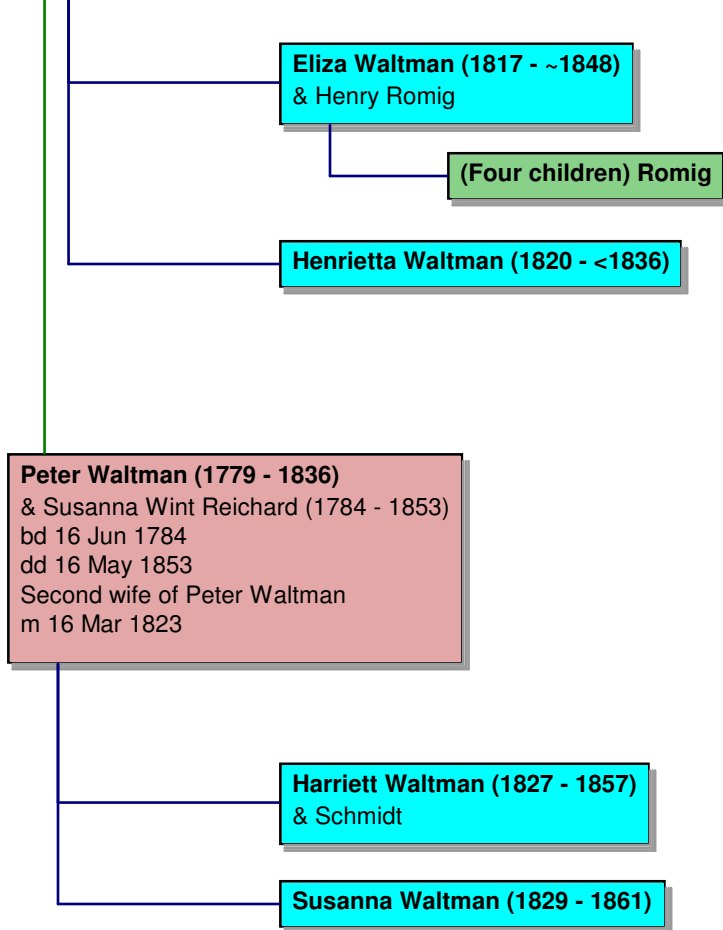

**Adaline Susan Waltman (1831 - 1910)
& William Wallace Cameron (1834 - 1899)**

**Irvin Samuel Cameron (1858 - 1914)
& Elizabeth Ann Vogel (1860 - 1946)**

**John Henry Cameron Sr. (1859 - 1934)
& Arravesta Young**

**William Cameron (1861 - 1934)
& Matilda Elizabeth Evans**

**Marion Margaret Cameron (1863 - 1926)
& William E. Huff**

**Joseph Alfred Cameron (1865 - 1945)
& Ida Cyphers**

Jennie May Cameron (1868 - 1872)

Katherine S. "Kate" Bright (1873 - 1953)

Thomas Joseph Bright (1875 - 1927)
& Annie Thomas (1878 - 1956)

Peter Waltman (1842 - 1881)
& Sallie Hulse

Frank Waltman

William Waltman (1845 - 1918)
& Elizabeth (Lizzie) Paul (1855 - 1892)

Myra Henrietta Waltman (1884 - 1976)
& ? Detweiler

William Paul Waltman (1887 - 1946)
& Emily Martin

William Waltman (1845 - 1918)
& Mary Charlotte Paul (1855 - 1938)

George R. Waltman (1895 - 1979)

**Chart Prepared
 by Neil A. Boyer
 July 29, 2008**