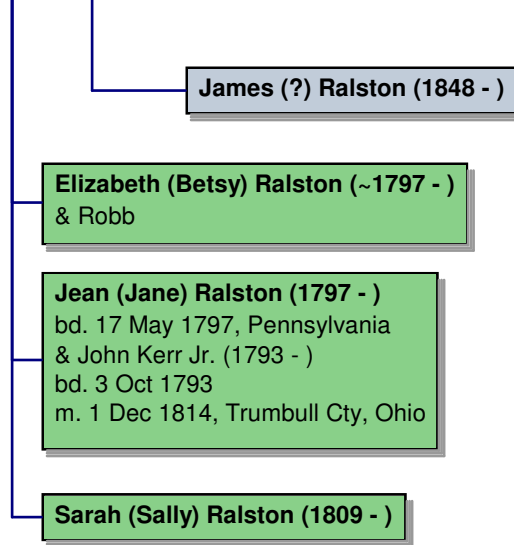

**Chart Prepared
by Neil A. Boyer
July 29, 2008**

**For further details,
search on "Ralston
Family of Beaver County."**