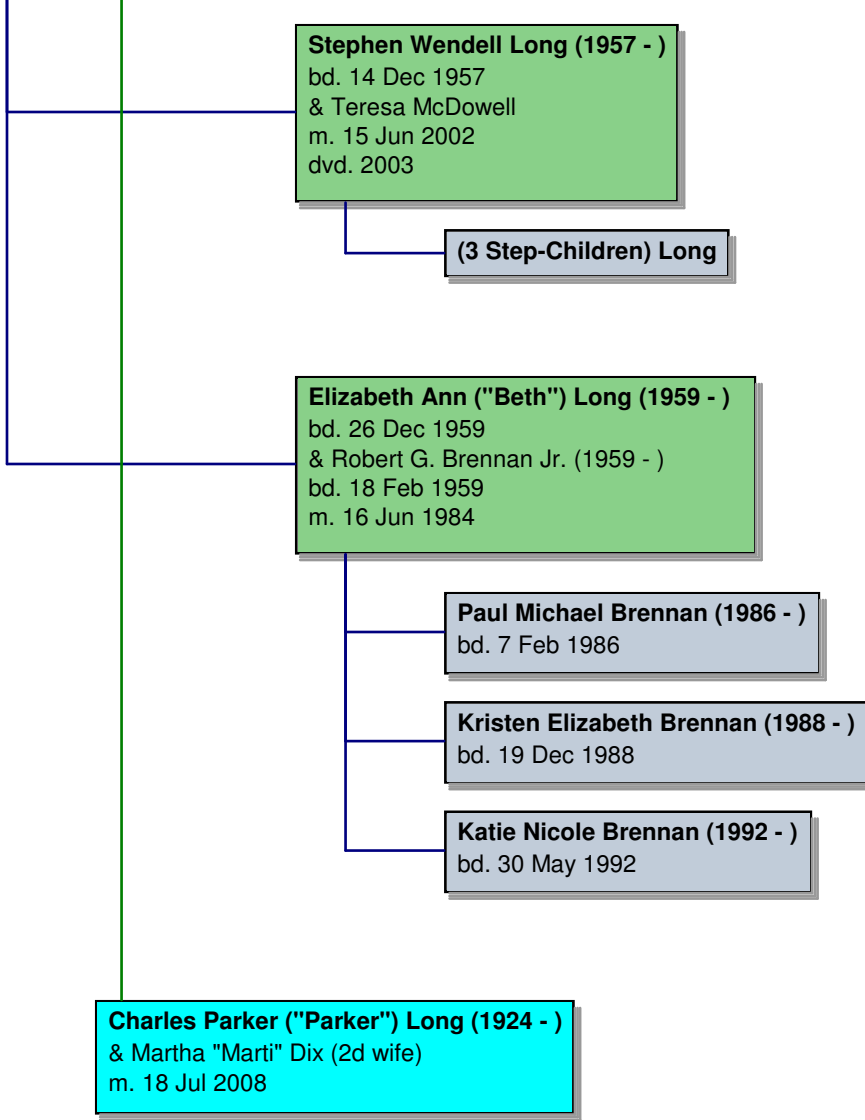

Haniel Clark Long (1888 - 1956)

bd. 9 Mar 1888
dd. 17 Oct 1956
& Alice Knoblauch (- 1956)
dd. 14 Oct 1956

Anton Vanderford Long (1914 - 1990)

bd. 14 Jun 1914
dd. 20 Apr 1990, Canandaigua NY
& Leslie Virginia Murphy (1917 - 1959)
(1st wife) bd. 1917
dd. 1959, Paris

Heidi Lynn Stevenson (1980 -)
bd. 10 Nov 1980
& Joseph Minshull
bd. 13 Jan 1981
m. 3 Jun 1999

Abigail Rose Marie Minshull (2000 -)
bd. 9 Dec 2000

Joseph Alexander Minshull (2003 -)
bd. 16 May 2003

Kara Doreen Stevenson (1983 -)
bd. 1 Feb 1983
& Joseph "Sonny" Michaleski
m. 31 Dec 2005

Riley Jane Michaleski (2008 -)
bd. 26 Jul 2008

Tricia Anne Stevenson (1985 -)
bd. 15 Jun 1985

Nathan Scott Stevenson (1990 -)
bd. 4 Jan 1990

Jeffrey Clarke Long (1955 -)
bd. 14 Aug 1955
& Marjorie Anne Reynolds (1957 -)
bd. 7 Feb 1957
m. 23 May 1981

Brian Jeffrey Long (1985 -)
bd. 10 Nov 1985

Mallory Erin Long (1988 -)
bd. 11 Jan 1988

**Chart Prepared
 by Neil A. Boyer
 October 5, 2009**

**For Further Details
 Search on
 "Long Family of Tulsa"**