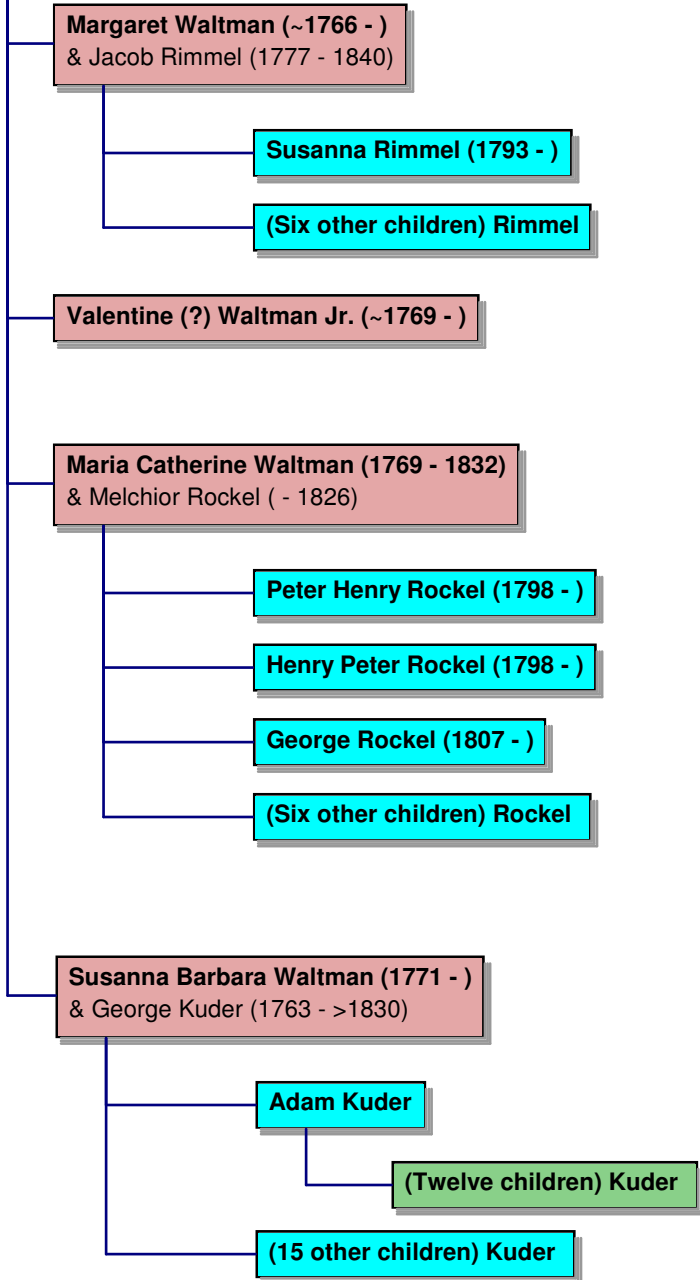

**For details, search on
"Waltman Family
of Northampton County"**

**Chart Prepared
by Neil A. Boyer
July 29, 2008**