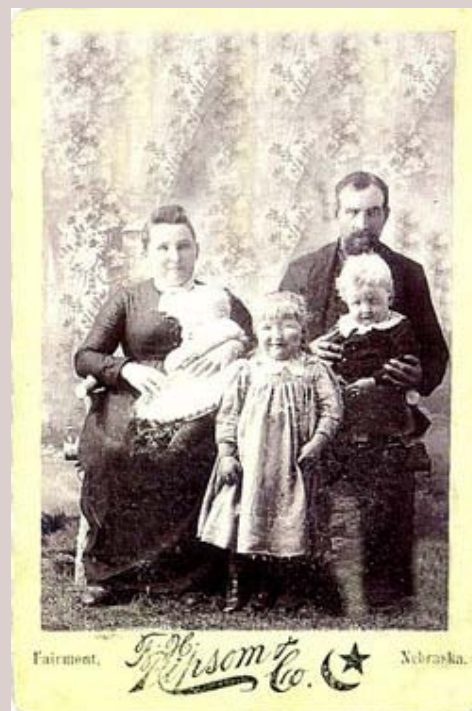

FIND A GRAVE

Actions

- [Begin New Search](#)
- [Refine Last Search](#)
- [Cemetery Lookup](#)
- [Add Burial Records](#)
- [Help with Find A Grave](#)
- [Top Contributors](#)
- [Success Stories](#)
- [Discussion Forums](#)
- [Find A Grave Store](#)
- [Support Find A Grave](#)
- [Log In](#)

Sponsor This Memorial!

[Click Here](#)

Advertisement

Download one of Amaré's free ringtones or send a wake-up call.
BoostUp.org/WakeUp

Myrtle Sapphire Dale

Memorial

Photos

Flowers

Edit

[Learn about removing the ads from this memorial...](#)

Birth: Aug. 14, 1887
Gothenburg
Dawson County
Nebraska, USA

Death: Sep. 13, 1892
Iowa, USA

Shown in family photo is Sarah Lizzie Warner Dale holding Truman Edward Dale (1890-1892) and Willard Edward Dale holding Ernest Willard Dale. Standing in front is Myrtle Sapphire Dale (1887-1892).

Family links:

Parents:
[Willard Edward Dale (1861 - 1897)](#)
[Sarah Warner Dale (1864 - 1912)](#)

Burial:
Unknown

Created by: [Bonzo32](#)
Record added: Oct 06, 2010
Find A Grave Memorial# 59686235

Added by: [Bonzo32](#)

Add a photo
for this person

Photos may be scaled.
Click on image for full size.

Leave flowers
and a note

[Accuracy and Copyright Disclaimer](#)