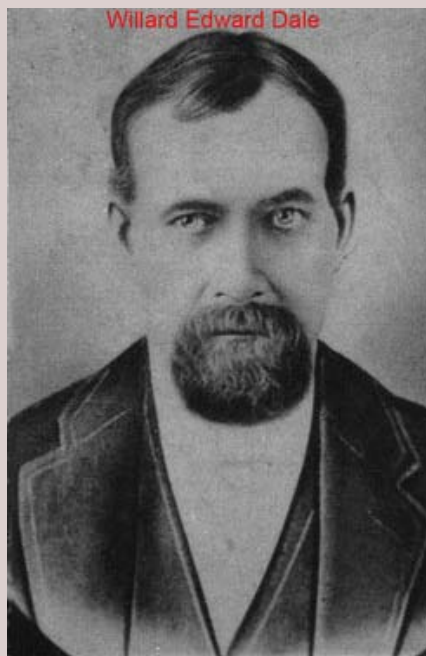

Death: Nov. 2, 1897
Iowa, USA

Shown in family photo is Sarah Lizzie Warner Dale holding Truman Edward Dale (1890-1892) and Willard Edward Dale holding Ernest Willard Dale. Standing in front is Myrtle Saphire Dale (1887-1892).

*[Calculated relationship](#)

Burial:

Unknown

Created by: [Bonzo32](#)

Record added: Oct 06, 2010

Find A Grave Memorial# 59685245

Willard Edward Dale

Added by: [Bonzo32](#)