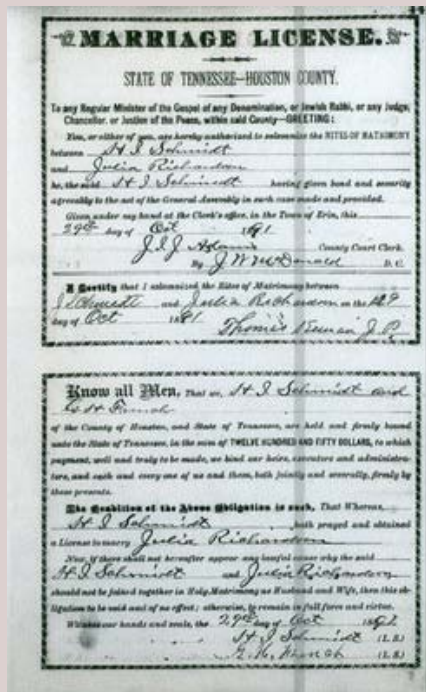

FIND A GRAVE

Actions

- [Begin New Search](#)
- [Refine Last Search](#)
- [Cemetery Lookup](#)
- [Add Burial Records](#)
- [Help with Find A Grave](#)

Find all **Schmidt**s in:

- [Lowry Cemetery](#)
- [Stewart County](#)
- [Tennessee](#)
- [Find A Grave](#)

- [Top Contributors](#)
- [Success Stories](#)
- [Discussion Forums](#)
- [Find A Grave Store](#)
- [Support Find A Grave](#)
- [Log In](#)

Advertisement

[Burial at Sea Long Beach](#) Lowest Price in Southern California $395 Up to 100 Passengers M-F [affordableashesat](#)

[Religious Burial Service](#) Everything you need to know to plan a catholic burial. Find out more. [ExploreCatholicCem](#)

Ads by Google

Julia Richardson Schmidt

Memorial

Photos

Flowers

Edit

[Learn about upgrading this memorial...](#)

Birth: Jun. 20, 1873
Death: Apr. 3, 1936

Family links:

Spouse:
Hans Jergin Schmidt (1868 - 1953)*

[*Point here for explanation](#)

Burial:
[Lowry Cemetery](#)
Stewart County
Tennessee, USA

Created by: [Lesak](#)
Record added: Apr 16, 2009
Find A Grave Memorial# 35947640

Added by: Paul Dale