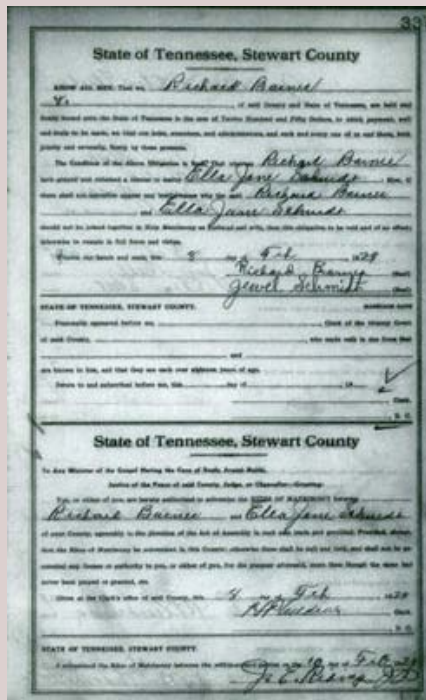

FIND A GRAVE

Actions

- [Begin New Search](#)
- [Refine Last Search](#)
- [Cemetery Lookup](#)
- [Add Burial Records](#)
- [Help with Find A Grave](#)

Find all **Barnes** in:

- [Gray Cemetery](#)
- [Houston County](#)
- [Tennessee](#)
- [Find A Grave](#)

- [Top Contributors](#)
- [Success Stories](#)
- [Discussion Forums](#)
- [Find A Grave Store](#)
- [Support Find A Grave](#)
- [Log In](#)

Advertisement

Ella Jane *Schmidt* Barnes

Memorial

Photos

Flowers

Edit

[Learn about upgrading this memorial...](#)

Birth: Dec. 25, 1908
Houston County
Tennessee, USA

Death: Oct. 6, 1983
Alton
Madison County
Illinois, USA

Burial:
[Gray Cemetery](#)
Houston County
Tennessee, USA

Created by: [Anonymous](#)
Record added: May 03, 2009
Find A Grave Memorial# 36681843

Added by: [Paul Dale](#)