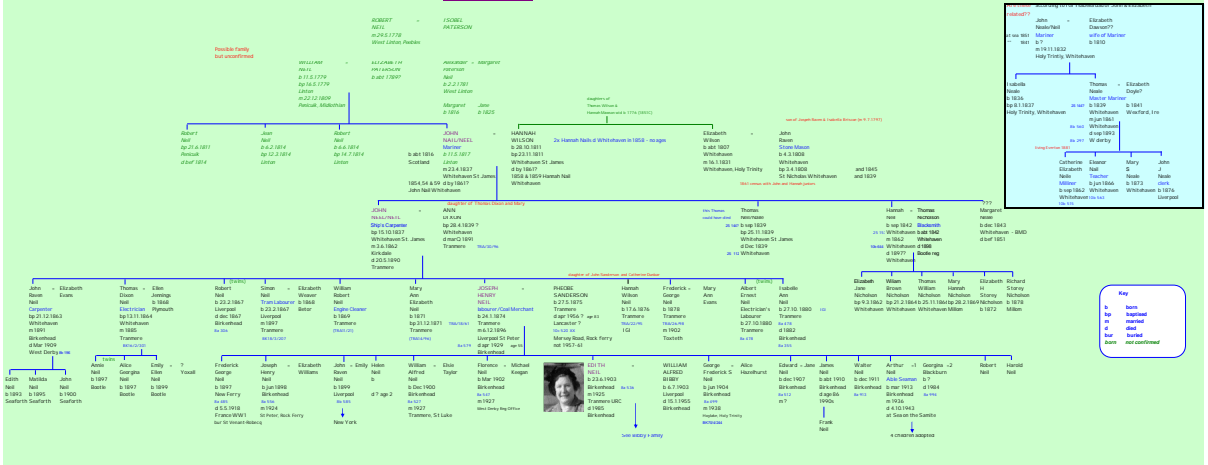

THE NEIL FAMILY TREE